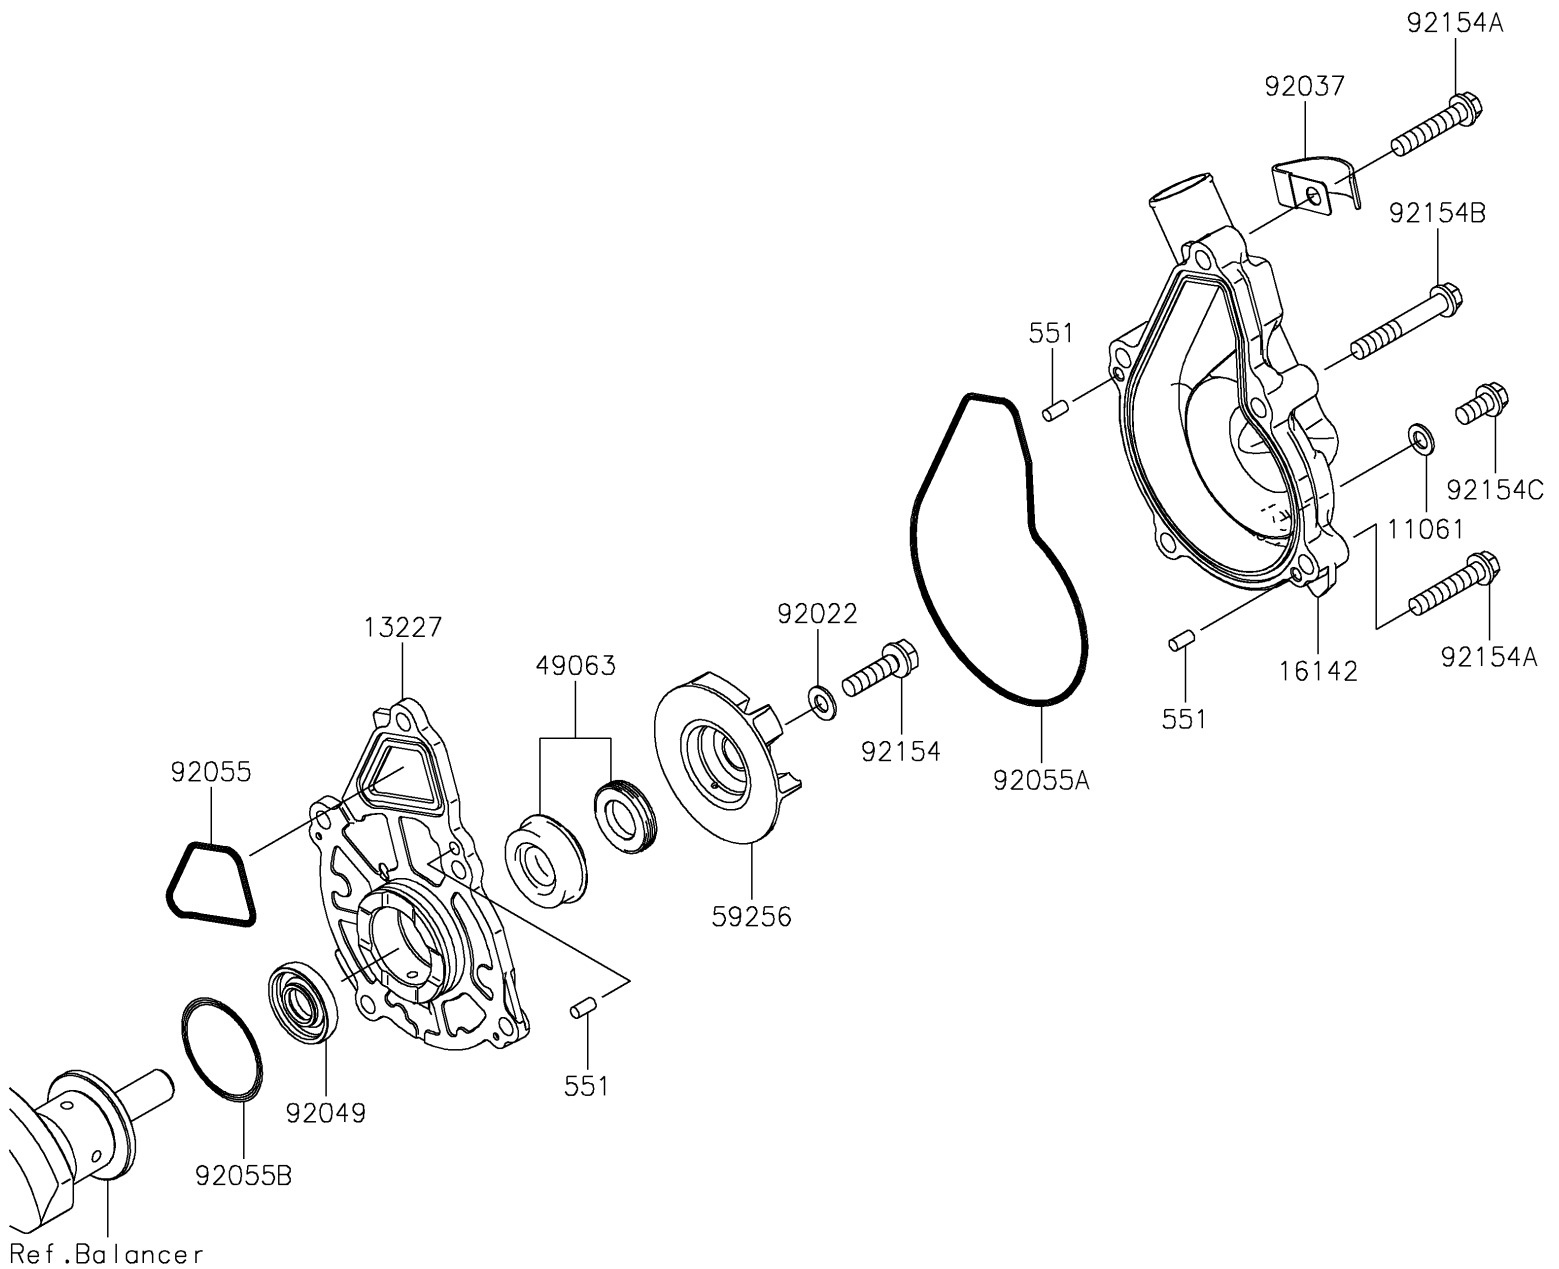

# 2019 VERSYS® 650 ABS PARTS DIAGRAM

Water Pump

E3031

## 2019 VERSYS® 650 ABS PARTS LIST

### Water Pump

ITEM NAME	PART NUMBER	QUANTITY
GASKET (Ref # 11061)	11061-0107	1
HOUSING (Ref # 13227)	13227-0038	1
COVER-PUMP (Ref # 16142)	16142-0741	1
SEAL-MECHANICAL,WATER (Ref # 49063)	49063-1055	1
PIN-DOWEL,4X8 (Ref # 551)	551A0408	3
IMPELLER (Ref # 59256)	59256-0009	1
WASHER,6.1X12X1 (Ref # 92022)	92022-077	1
CLAMP (Ref # 92037)	92037-1680	1
SEAL-OIL,12X28.55X5 (Ref # 92049)	92049-0791	1
RING-O,CASE-HOUSING (Ref # 92055)	92055-0082	1
RING-O,HOUSING-PUMP COVER (Ref # 92055A)	92055-0083	1
RING-O,33.2MM (Ref # 92055B)	92055-1155	1
BOLT,FLANGED,6X22 (Ref # 92154)	92154-1069	1
BOLT,FLANGED,6X30 (Ref # 92154A)	92154-1773	2
BOLT,FLANGED,6X40 (Ref # 92154B)	92154-1774	3
BOLT,FLANGED,6X12 (Ref # 92154C)	92154-1777	1