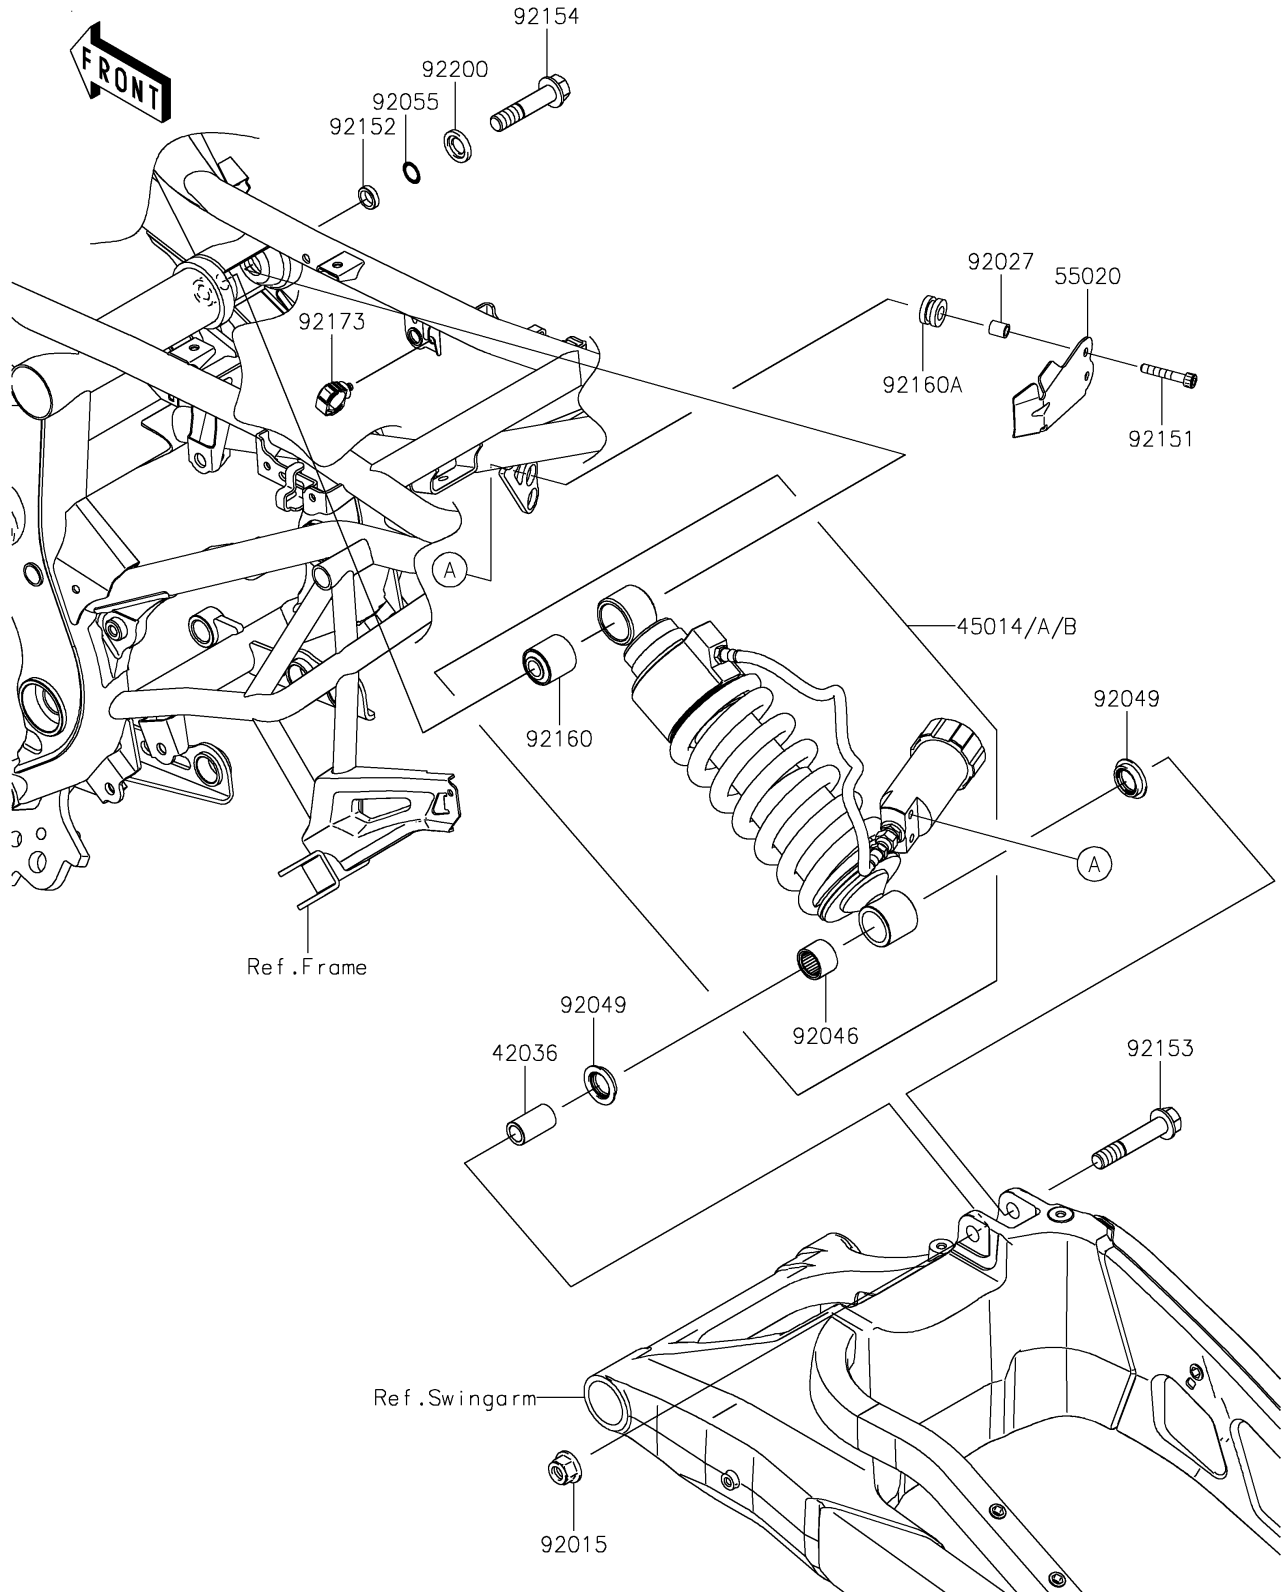

2019 VERSYS® 650 ABS PARTS DIAGRAM

Suspension/Shock Absorber

F2151

2019 VERSYS® 650 ABS PARTS LIST

Suspension/Shock Absorber

ITEM NAME	PART NUMBER	QUANTITY
SLEEVE,12.1X18X32 (Ref # 42036)	42036-0024	1
SHOCKABSORBER,BLACK (Ref # 45014)	45014-0467-10	1
GUARD (Ref # 55020)	55020-0977	1
NUT,LOCK,FLANGED,12MM (Ref # 92015)	92015-1433	1
COLLAR,6.8X10X11.5 (Ref # 92027)	92027-1210	2
BEARING-NEEDLE,SFYZM182417 (Ref # 92046)	92046-1272	1
SEAL-OIL (Ref # 92049)	92049-0133	2
RING-O,11.8X2.4 (Ref # 92055)	92055-0843	1
BOLT,SOCKET,6X35 (Ref # 92151)	92151-1390	2
COLLAR,12.1X16.8X4.4 (Ref # 92152)	92152-0811	1
BOLT,FLANGED,12X65 (Ref # 92153)	92153-1767	1
BOLT,FLANGED,12X55 (Ref # 92154)	92154-0289	1
DAMPER,SHOCKABSORBER (Ref # 92160)	92160-1161	1
DAMPER,10X20X12 (Ref # 92160A)	92160-1167	2
CLAMP,HOLDER CLIP (Ref # 92173)	92173-0868	1
WASHER,12.5X24X3.2 (Ref # 92200)	92200-0519	1