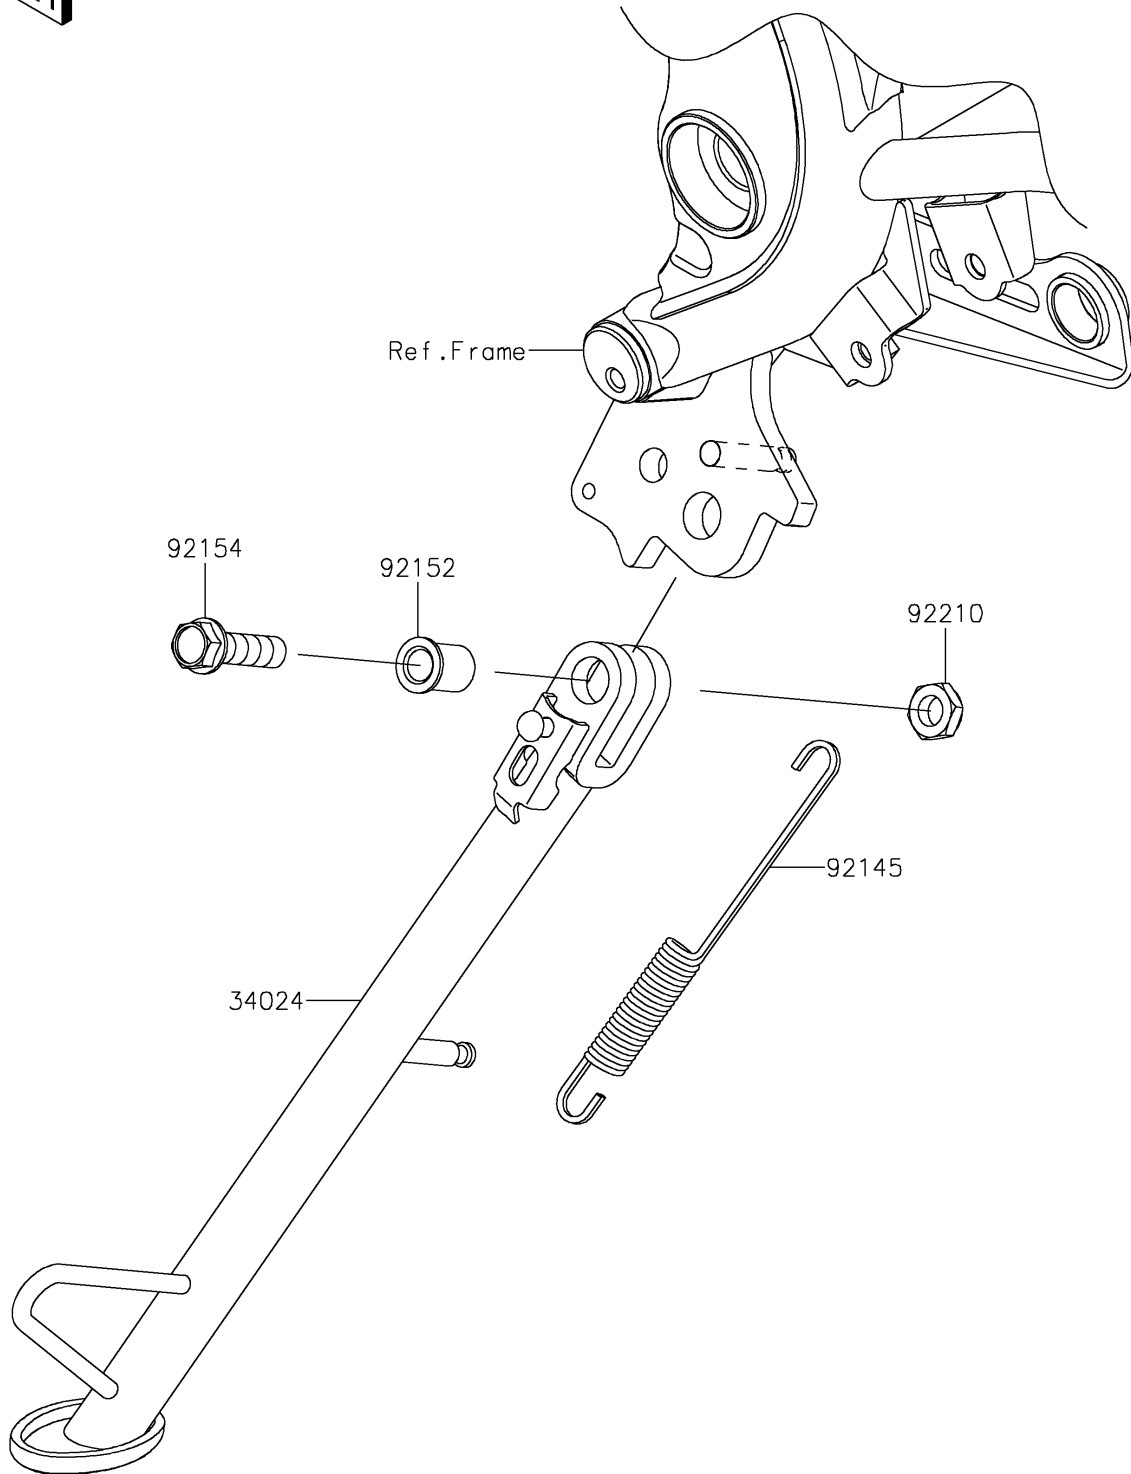

2019 VERSYS® 650 ABS PARTS DIAGRAM

Stand(s)

F2190

2019 VERSYS® 650 ABS PARTS LIST

Stand(s)

ITEM NAME	PART NUMBER	QUANTITY
STAND-SIDE (Ref # 34024)	34024-0126	1
SPRING,SIDE STAND (Ref # 92145)	92145-0813	1
COLLAR,10.2X15X20.1 (Ref # 92152)	92152-1914	1
BOLT,FLANGED,10X37 (Ref # 92154)	92154-1352	1
NUT,LOCK,10MM (Ref # 92210)	92210-0784	1