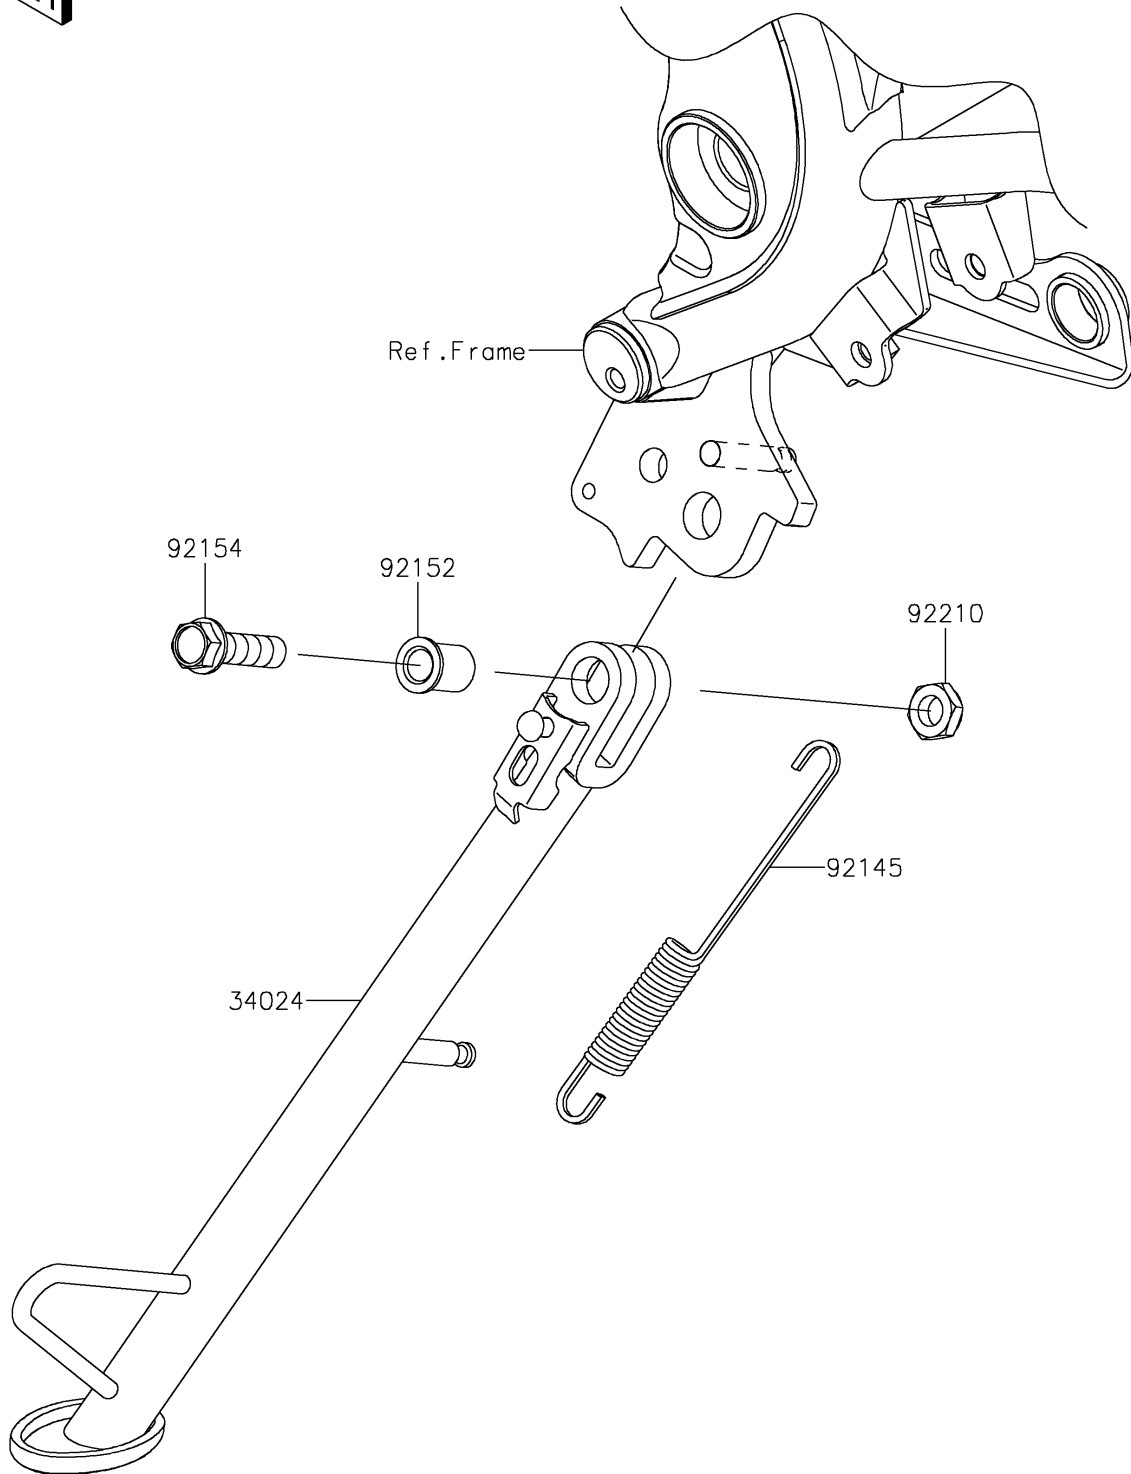

2020 VERSYS® 650 ABS PARTS DIAGRAM

Stand(s)

F2190

2020 VERSYS® 650 ABS PARTS LIST

Stand(s)

ITEM NAME	PART NUMBER	QUANTITY
STAND-SIDE (Ref # 34024)	34024-0126	1
SPRING,SIDE STAND (Ref # 92145)	92145-0813	1
COLLAR,10.2X15X20.1 (Ref # 92152)	92152-1914	1
BOLT,FLANGED,10X37 (Ref # 92154)	92154-1352	1
NUT,LOCK,10MM (Ref # 92210)	92210-0784	1