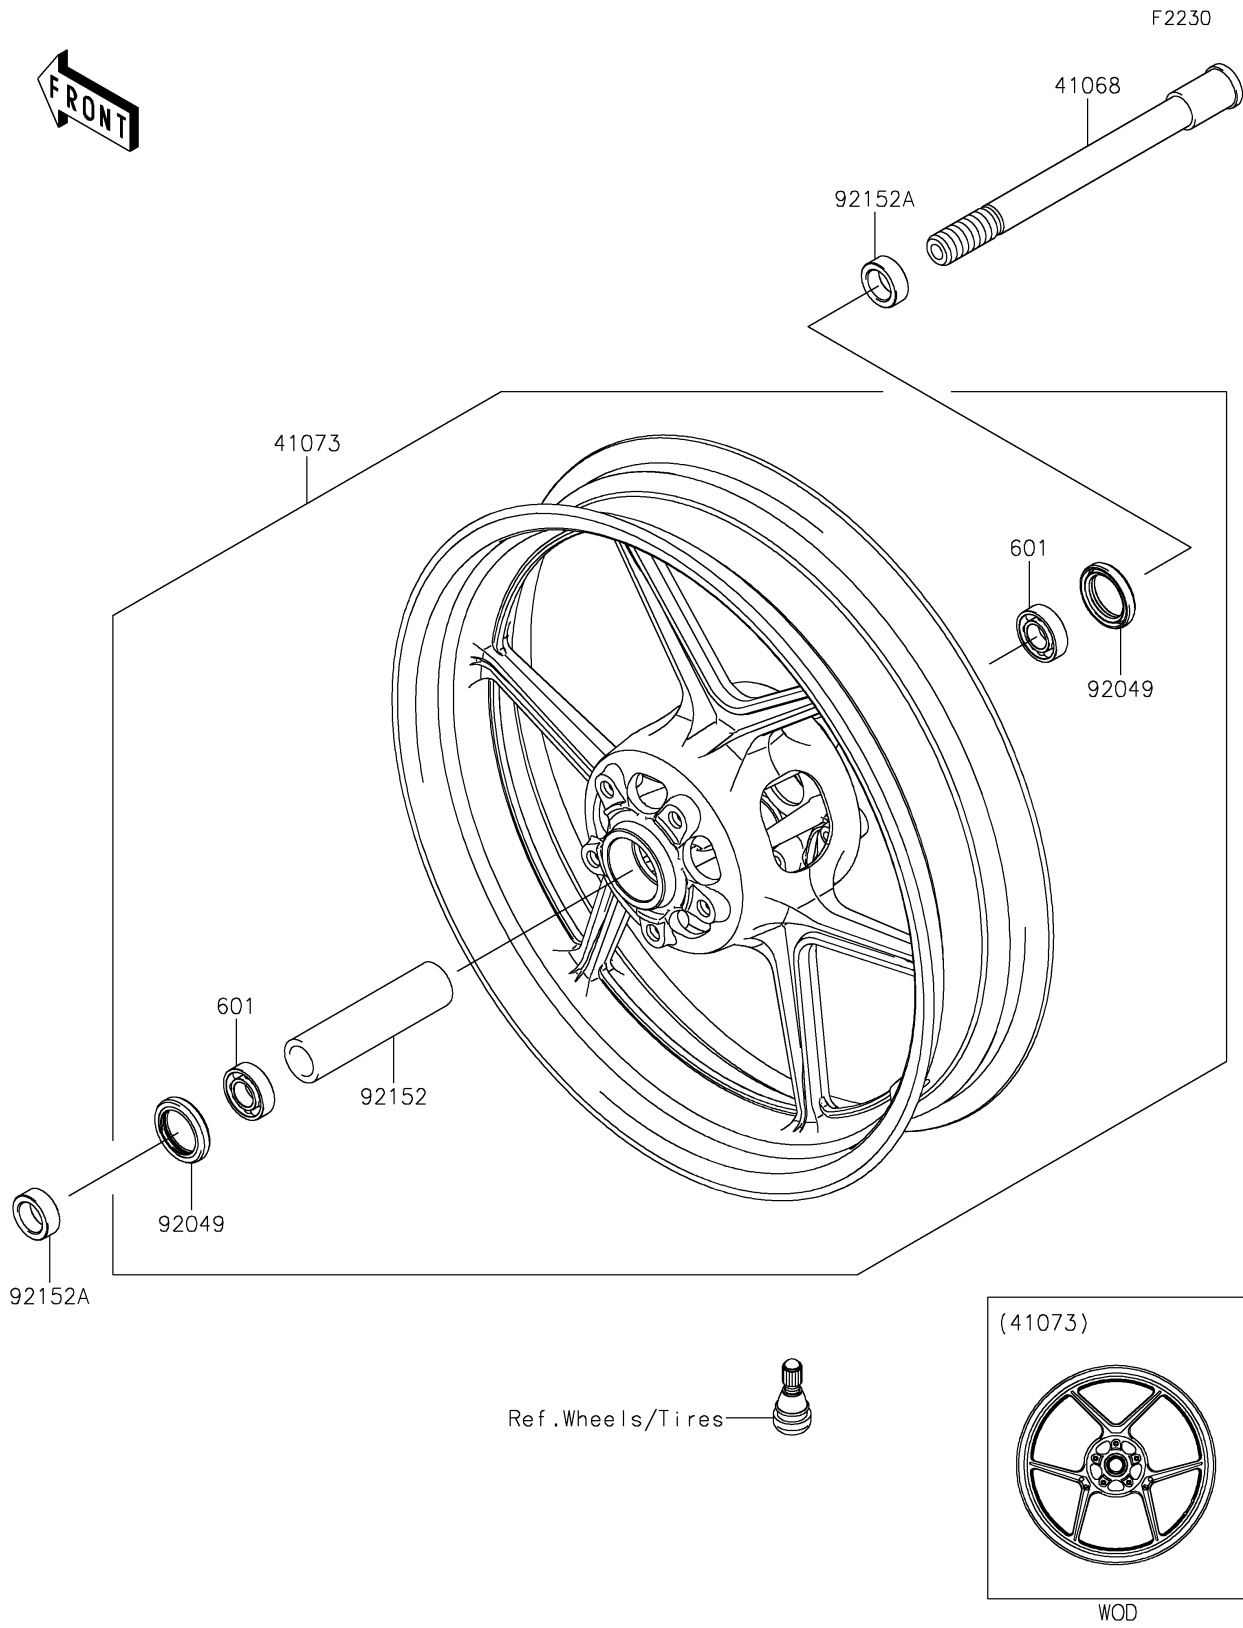

# 2020 VERSYS® 650 ABS PARTS DIAGRAM

Front Hub

## 2020 VERSYS® 650 ABS PARTS LIST

### Front Hub

ITEM NAME	PART NUMBER	QUANTITY
AXLE,FR (Ref # 41068)	41068-0606	1
WHEEL-ASSY,FR,G.BLACK (Ref # 41073)	41073-0655-QT	1
BEARING-BALL,#6004UUC3 (Ref # 601)	601B6004UU	2
SEAL-OIL,BJN30427 (Ref # 92049)	92049-0130	2
COLLAR,FR HUB,L=115 (Ref # 92152)	92152-0087	1
COLLAR,20X30X11 (Ref # 92152A)	92152-0828	2