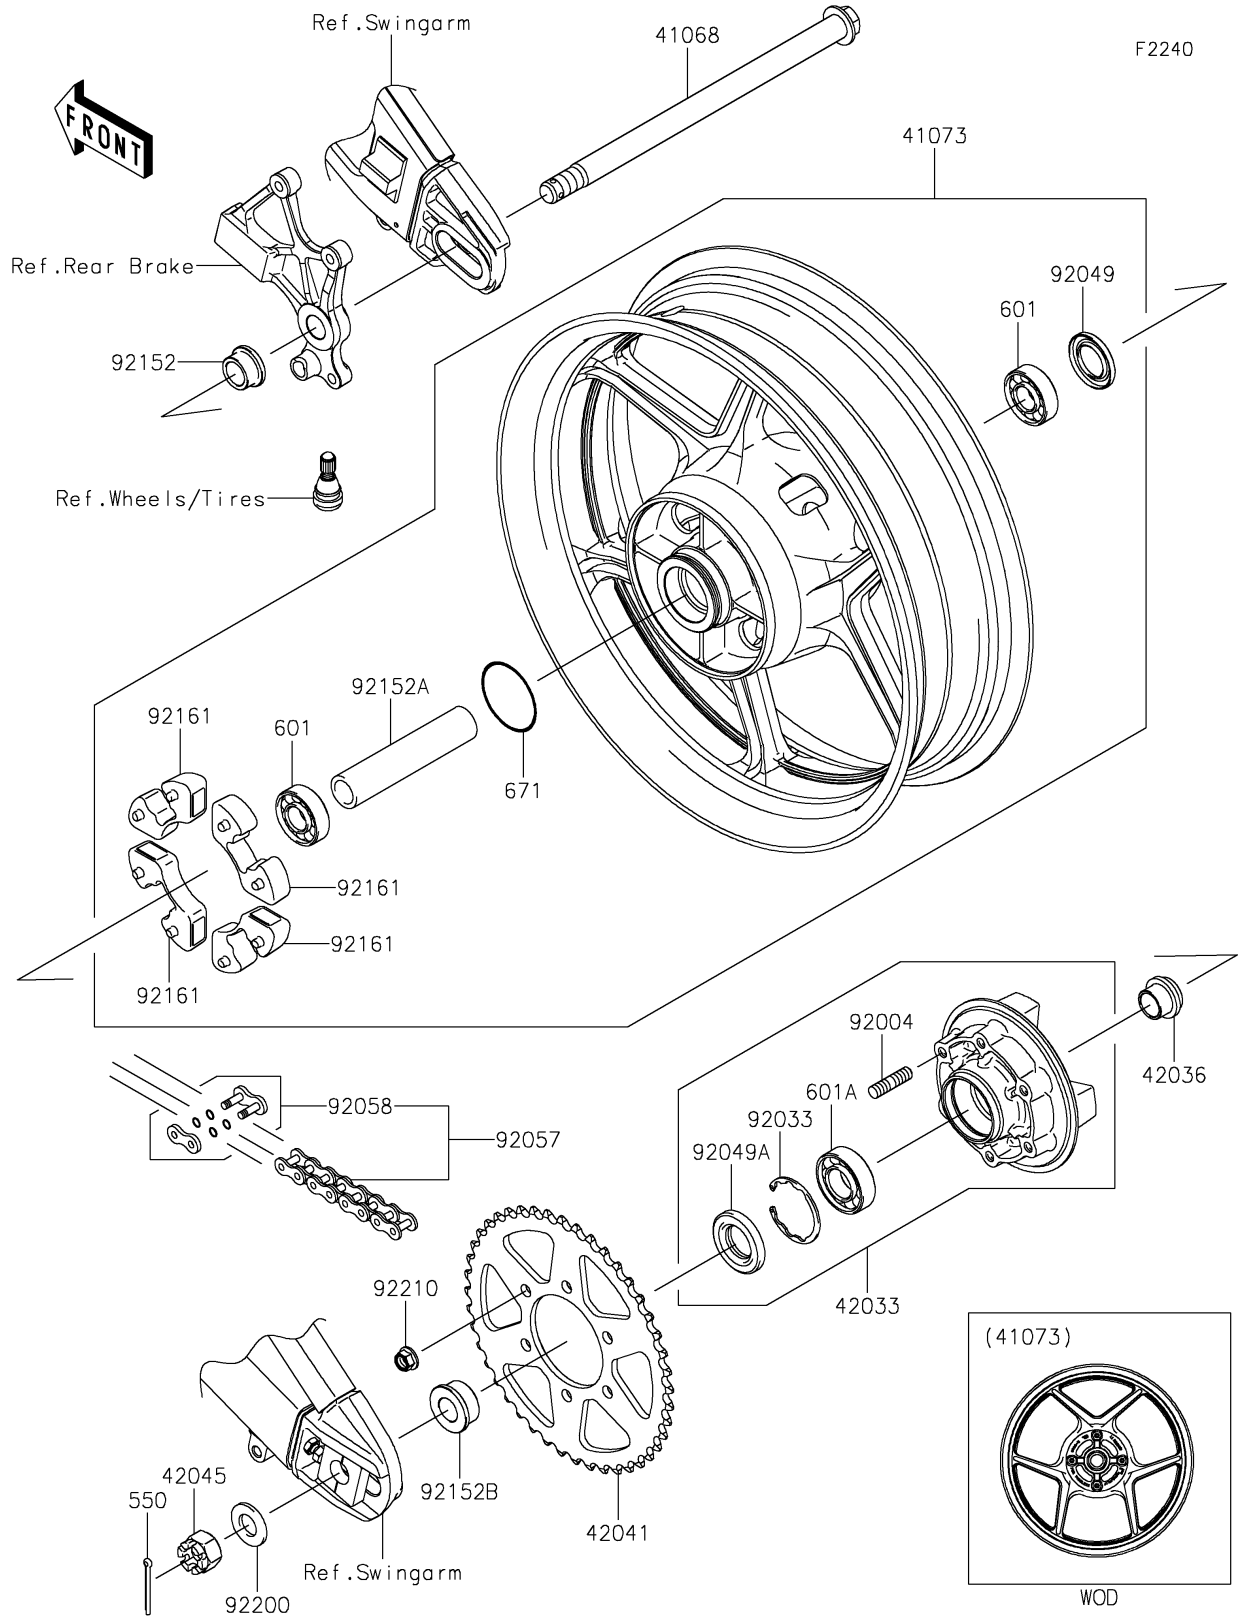

# 2019 VERSYS® 650 ABS PARTS DIAGRAM

## Rear Hub

## 2019 VERSYS® 650 ABS PARTS LIST

### Rear Hub

ITEM NAME	PART NUMBER	QUANTITY
AXLE,RR (Ref # 41068)	41068-0054	1
WHEEL-ASSY,RR,G.BLACK (Ref # 41073)	41073-0658-QT	1
COUPLING-ASSY,RR HUB (Ref # 42033)	42033-0570	1
SLEEVE,RR HUB,L=23 (Ref # 42036)	42036-1251	1
SPROCKET-HUB,46T (Ref # 42041)	42041-0087	1
NUT,CASTLE,18MM (Ref # 42045)	42045-018	1
PIN-COTTER,4.0X40 (Ref # 550)	550AA4040	1
BEARING-BALL,6204UUC3 (Ref # 601)	601B6204UU	2
BEARING-BALL (Ref # 601A)	601B6205UU	1
O RING,60MM (Ref # 671)	671B2560	1
STUD,10X19 (Ref # 92004)	92004-0048	6
RING-SNAP,52MM (Ref # 92033)	92033-1043	1
SEAL-OIL,28 47 5 (Ref # 92049)	92049-0140	1
SEAL-OIL (Ref # 92049A)	92049-1287	1
CHAIN,DRIVE,DID520VP2-TX114L (Ref # 92057)	92057-0678	1
JOINT-CHAIN (Ref # 92058)	92058-0042	1
COLLAR,RR AXLE,RH,L=17 (Ref # 92152)	92152-0302	1
COLLAR,20.2X28X133 (Ref # 92152A)	92152-0748	1
COLLAR,RR AXLE,LH,L=18 (Ref # 92152B)	92152-0822	1
DAMPER,SHOCK,RR HUB (Ref # 92161)	92161-0342	4
WASHER,19X36X3.2 (Ref # 92200)	92200-0296	1
NUT,LOCK,FLANGED,10MM (Ref # 92210)	92210-0276	6