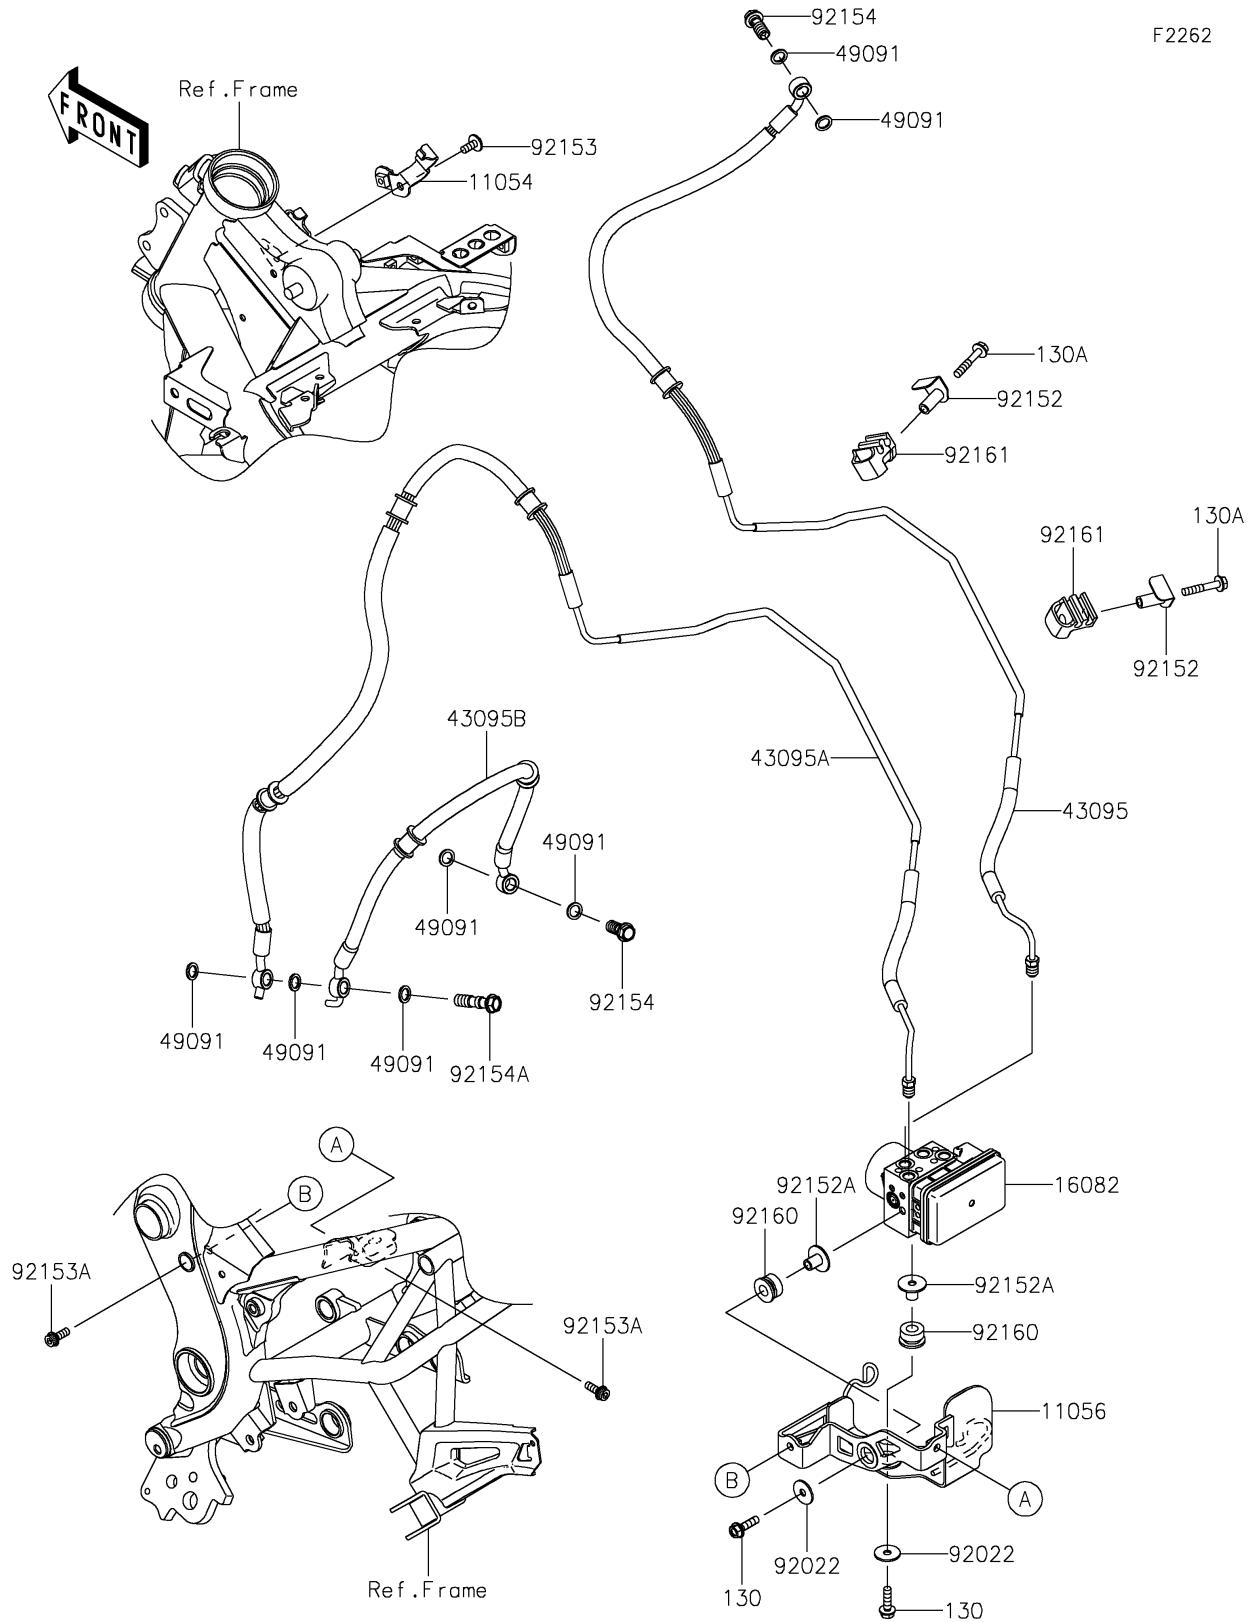

2020 VERSYS® 650 ABS PARTS DIAGRAM

Brake Piping

2020 VERSYS® 650 ABS PARTS LIST

Brake Piping

ITEM NAME	PART NUMBER	QUANTITY
BRACKET,BRAKE PIPE (Ref # 11054)	11054-0408	1
BRACKET,ABS UNIT (Ref # 11056)	11056-3977	1
BOLT-FLANGED,6X22 (Ref # 130)	130BA0622	2
BOLT-FLANGED,6X35 (Ref # 130A)	130BB0635	2
PUMP-ASSY-OIL,ABS (Ref # 16082)	16082-0783	1
HOSE-BRAKE,FR M/C-ABS UNIT (Ref # 43095)	43095-0818	1
HOSE-BRAKE,ABS UNIT-FR CAL. (Ref # 43095A)	43095-0820	1
HOSE-BRAKE,525MM (Ref # 43095B)	43095-0822	1
WASHER-SEAL,10.1X14.5X1.5 (Ref # 49091)	49091-0001	7
WASHER,6.5X22X1.6 (Ref # 92022)	92022-237	2
COLLAR (Ref # 92152)	92152-0409	2
COLLAR,6.5X10X14.6 (Ref # 92152A)	92152-0965	2
BOLT,SOCKET,6X14 (Ref # 92153)	92153-1446	1
BOLT,SOCKET,6X16 (Ref # 92153A)	92153-1517	2
BOLT,FLANGED,10X23 (Ref # 92154)	92154-0732	2
BOLT,FLANGED,10X37 (Ref # 92154A)	92154-0733	1
DAMPER (Ref # 92160)	92160-1141	2
DAMPER,BRAKE PIPE (Ref # 92161)	92161-0347	2