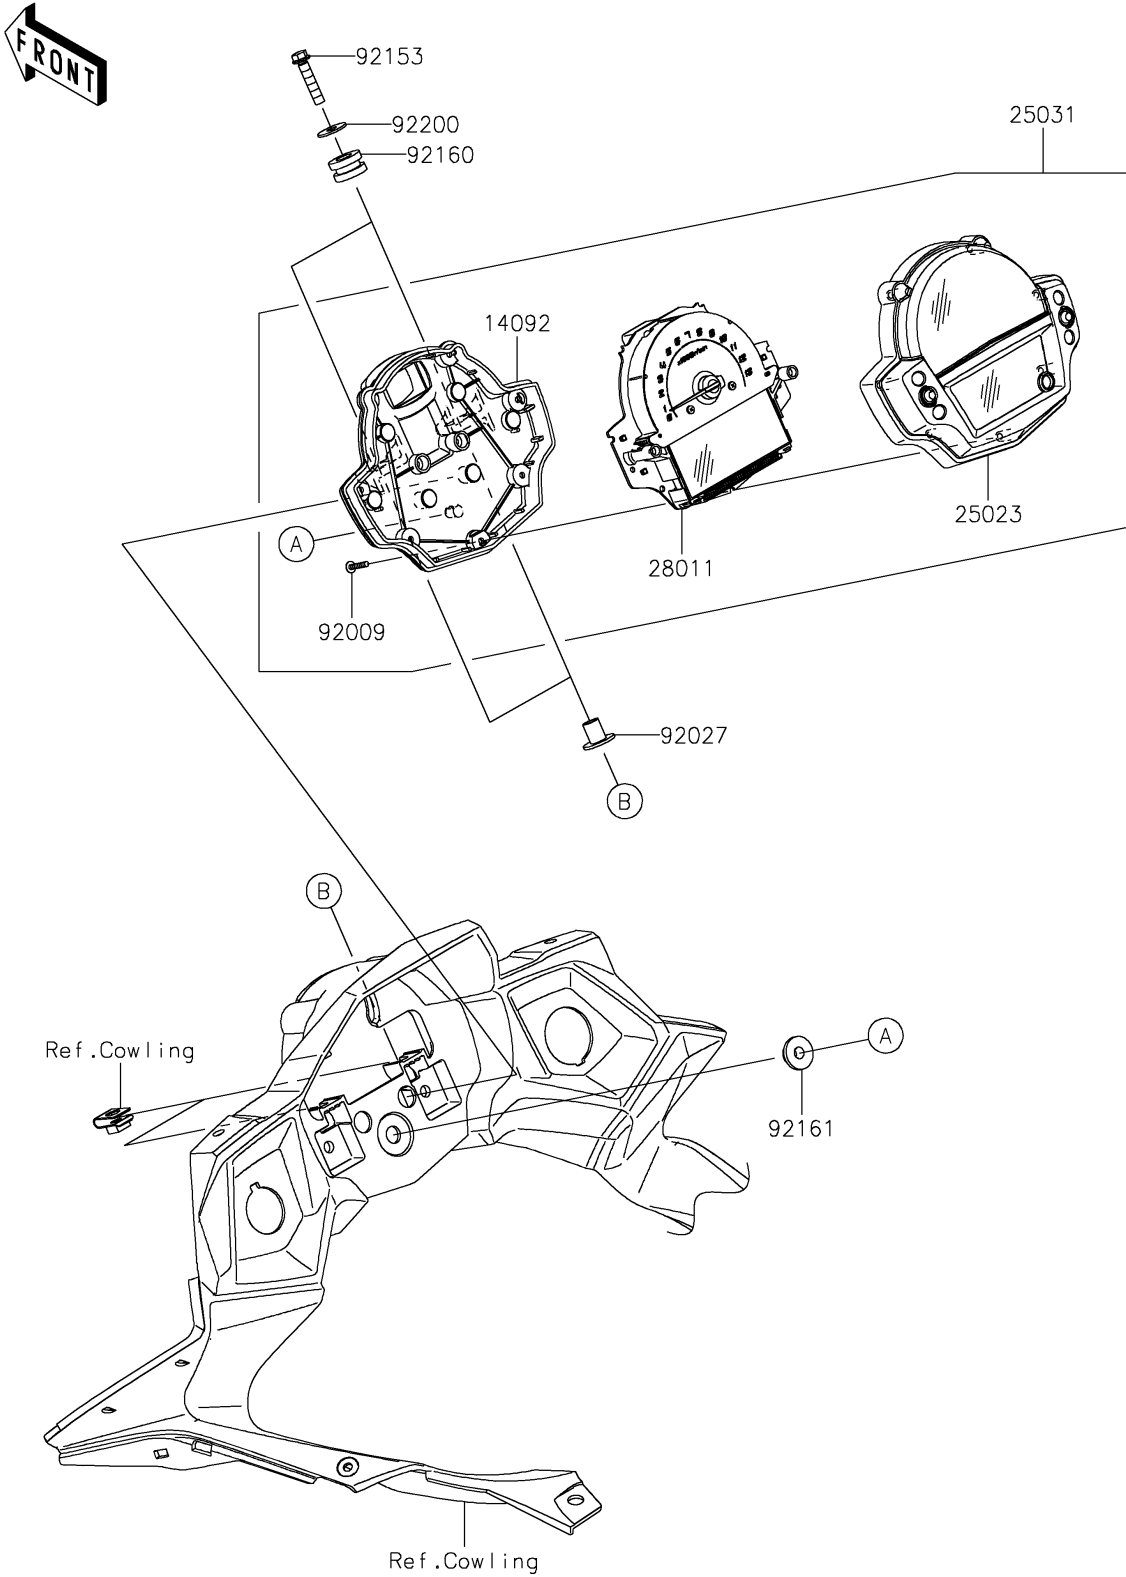

2019 VERSYS[®] 650 ABS PARTS DIAGRAM

Meter(s)

F2530

2019 VERSYS® 650 ABS PARTS LIST

Meter(s)

ITEM NAME	PART NUMBER	QUANTITY
COVER,METER (Ref # 14092)	14092-0865	1
COVER-METER CASE (Ref # 25023)	25023-0076	1
METER-ASSY,COMBINATION,ABS (Ref # 25031)	25031-0705	1
METER,SP&LCD (Ref # 28011)	28011-0688	1
SCREW,TAPPING,3X16 (Ref # 92009)	92009-1391	9
COLLAR,6.5X10X14.1 (Ref # 92027)	92027-1183	2
BOLT,FLANGED-SMALL,6X28 (Ref # 92153)	92153-1309	2
DAMPER,10X20X12 (Ref # 92160)	92160-1167	2
DAMPER (Ref # 92161)	92161-1531	1
WASHER,6.2X18X1.2 (Ref # 92200)	92200-1643	2