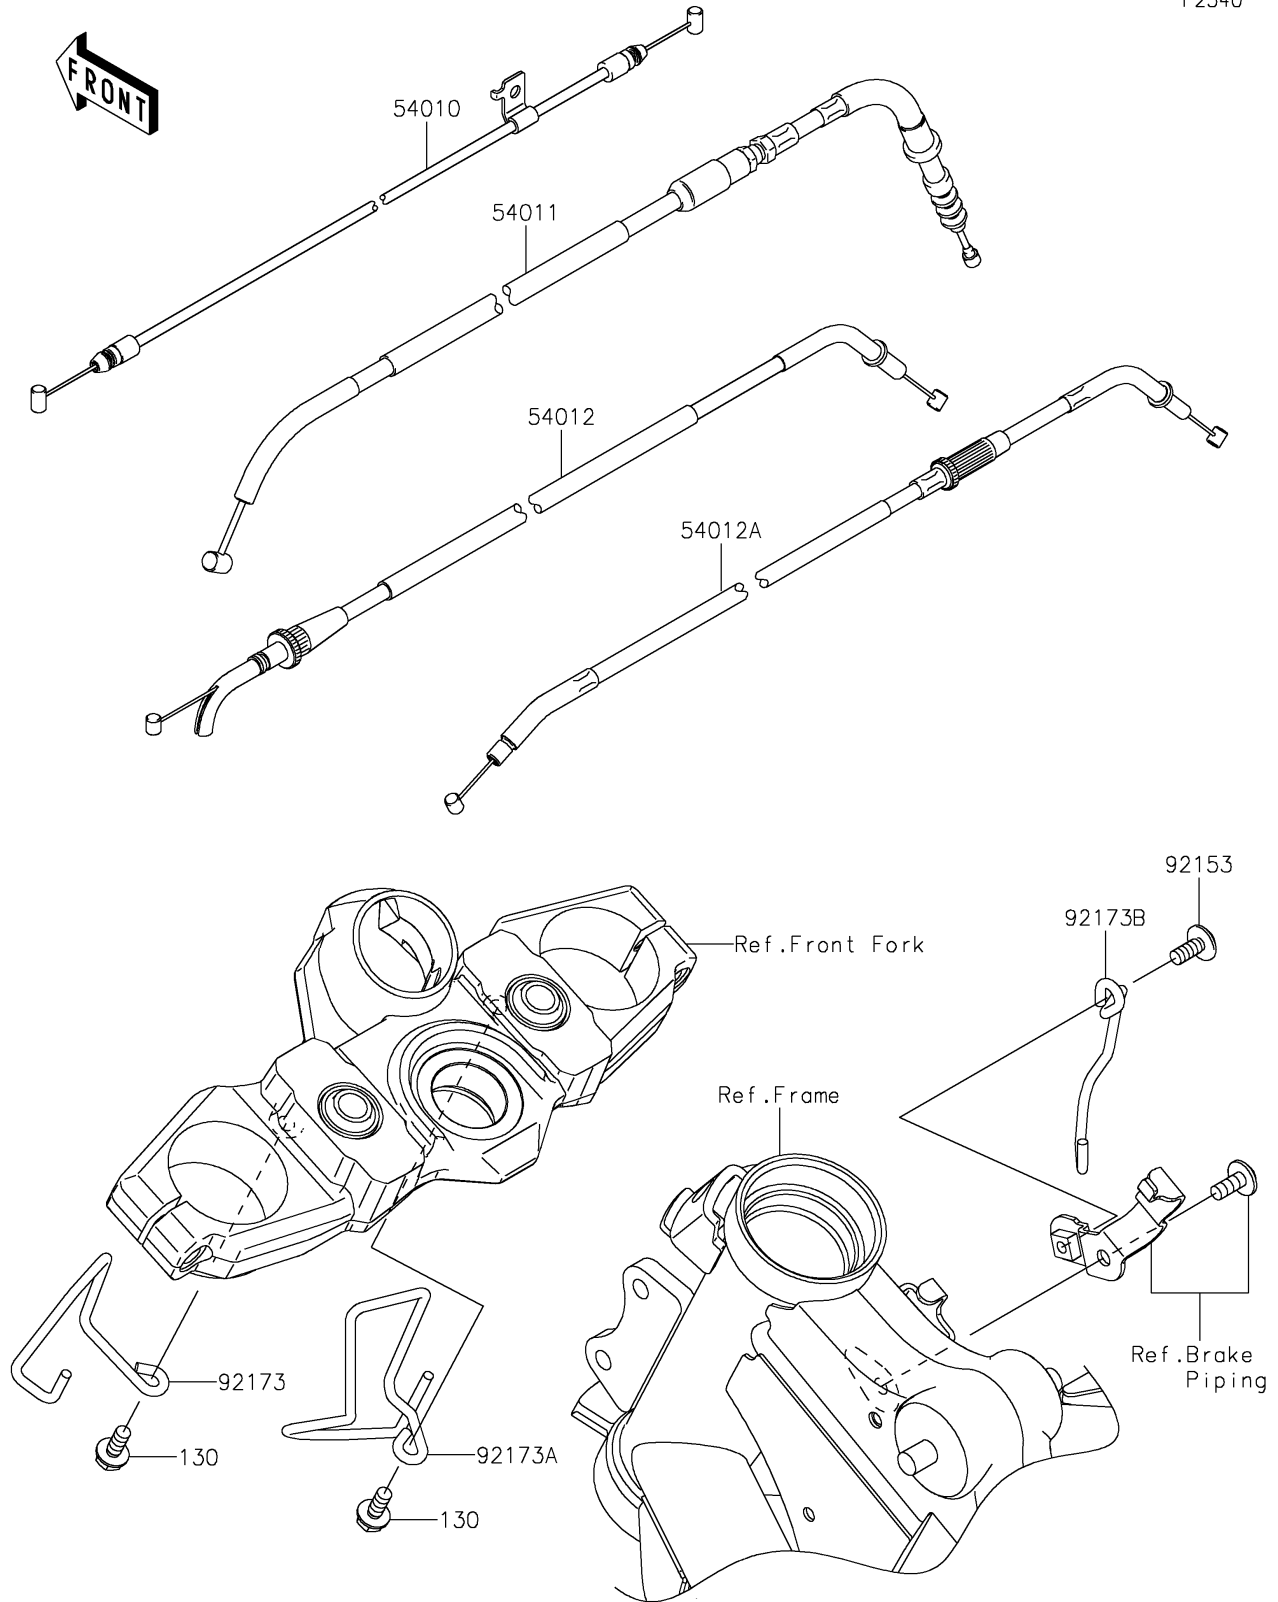

# 2020 VERSYS® 650 ABS PARTS DIAGRAM

Cables

F2540

## 2020 VERSYS® 650 ABS PARTS LIST

### Cables

ITEM NAME	PART NUMBER	QUANTITY
BOLT-FLANGED,6X14 (Ref # 130)	130BA0614	2
CABLE,SEAT LOCK (Ref # 54010)	54010-0602	1
CABLE-CLUTCH (Ref # 54011)	54011-0603	1
CABLE-THROTTLE,OPENING (Ref # 54012)	54012-0300	1
CABLE-THROTTLE,CLOSING (Ref # 54012A)	54012-0301	1
BOLT,SOCKET,6X14 (Ref # 92153)	92153-1446	1
CLAMP,UPP BRACKET,LH (Ref # 92173)	92173-1292	1
CLAMP,UPP BRACKET,RH (Ref # 92173A)	92173-1293	1
CLAMP,HEAD PIPE (Ref # 92173B)	92173-1352	1