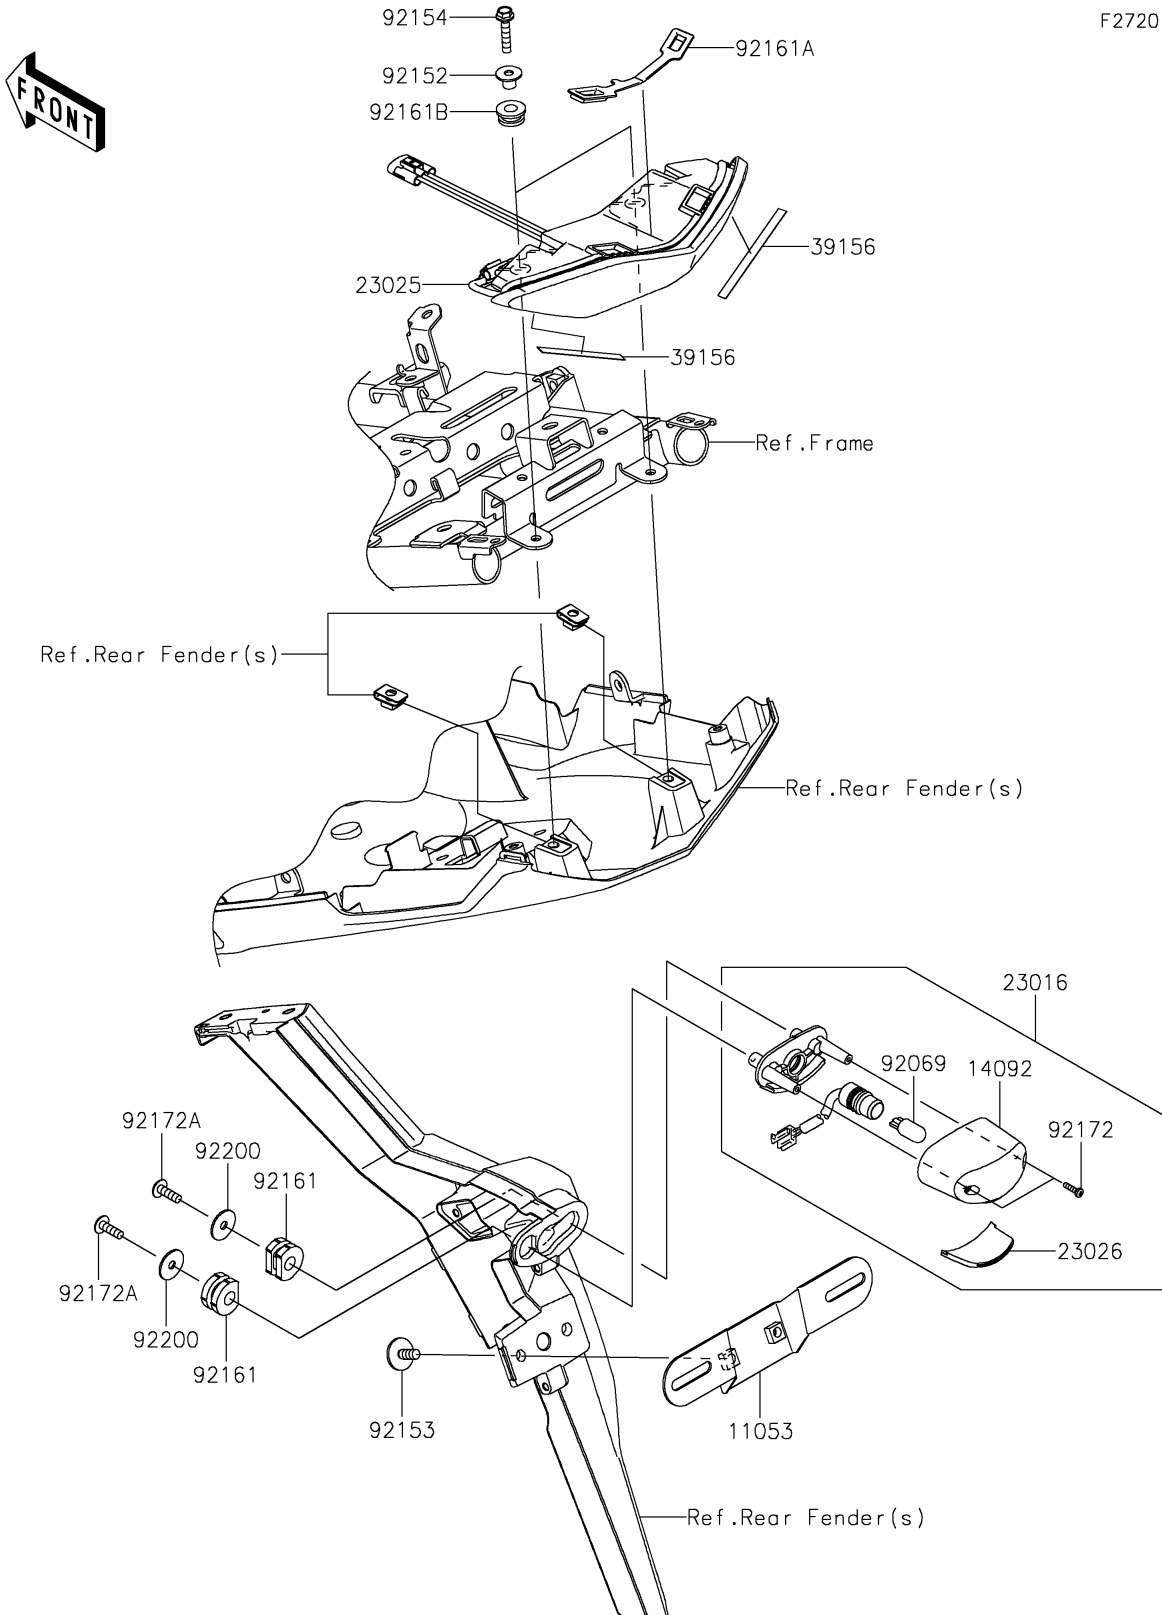

2019 VERSYS® 650 ABS PARTS DIAGRAM

Taillight(s)

2019 VERSYS® 650 ABS PARTS LIST

Taillight(s)

ITEM NAME	PART NUMBER	QUANTITY
BRACKET,LICENSE (Ref # 11053)	11053-0400	1
COVER,LICENSE LAMP (Ref # 14092)	14092-0001	1
LAMP-ASSY,LICENCE (Ref # 23016)	23016-0605	1
LAMP-TAIL (Ref # 23025)	23025-0348	1
LENS,LICENCE LAMP (Ref # 23026)	23026-0028	1
PAD,6X70 (Ref # 39156)	39156-1920	2
BULB,12V 5W (Ref # 92069)	92069-1016	1
COLLAR,5.6X8X9.3 (Ref # 92152)	92152-1527	2
BOLT,6X16 (Ref # 92153)	92153-1423	2
BOLT,FLANGED,5X25 (Ref # 92154)	92154-0846	2
DAMPER (Ref # 92161)	92161-0776	2
DAMPER,TAIL LAMP (Ref # 92161A)	92161-0808	1
DAMPER,8X18X8.1 (Ref # 92161B)	92161-1369	2
SCREW,TAPPING,2.9X13 (Ref # 92172)	92172-0343	2
SCREW,TAPPING,5X16 (Ref # 92172A)	92172-0427	2
WASHER,5.5X20X1.2 (Ref # 92200)	92200-0284	2