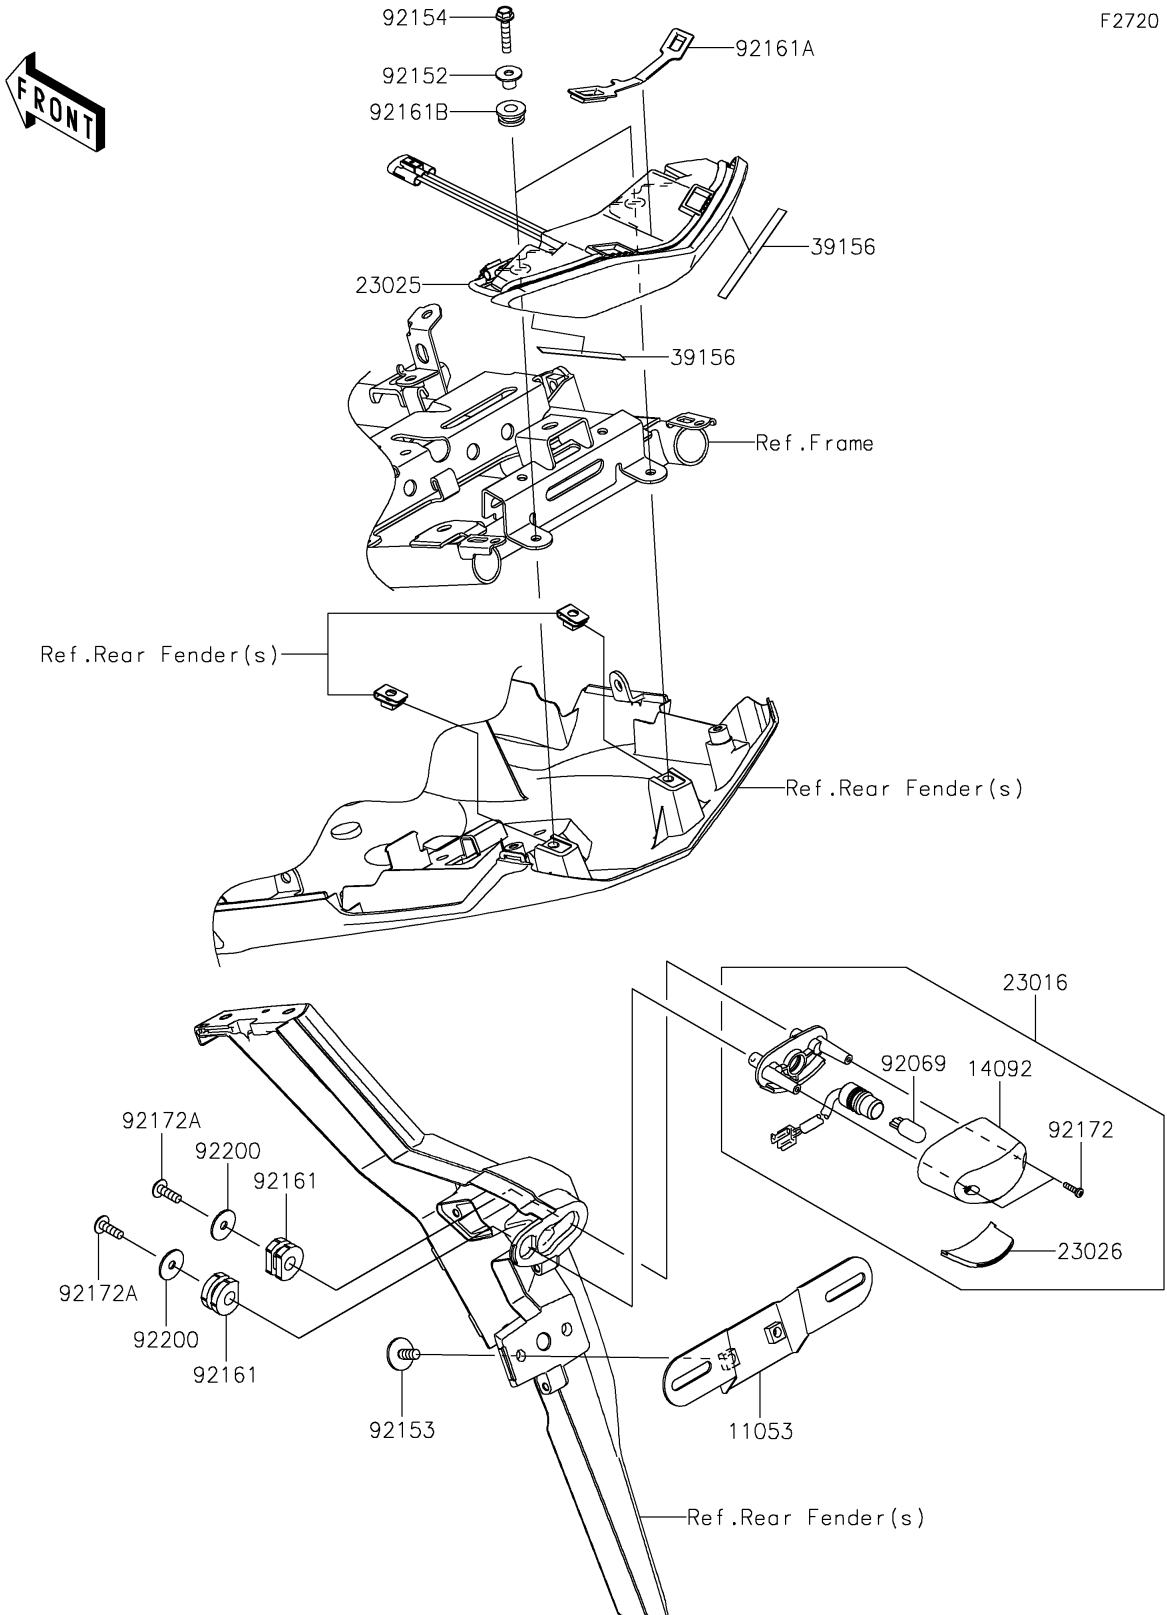

# 2019 VERSYS® 650 ABS PARTS DIAGRAM

Taillight(s)

## 2019 VERSYS® 650 ABS PARTS LIST

### Taillight(s)

ITEM NAME	PART NUMBER	QUANTITY
BRACKET,LICENSE (Ref # 11053)	11053-0400	1
COVER,LICENSE LAMP (Ref # 14092)	14092-0001	1
LAMP-ASSY,LICENCE (Ref # 23016)	23016-0605	1
LAMP-TAIL (Ref # 23025)	23025-0348	1
LENS,LICENCE LAMP (Ref # 23026)	23026-0028	1
PAD,6X70 (Ref # 39156)	39156-1920	2
BULB,12V 5W (Ref # 92069)	92069-1016	1
COLLAR,5.6X8X9.3 (Ref # 92152)	92152-1527	2
BOLT,6X16 (Ref # 92153)	92153-1423	2
BOLT,FLANGED,5X25 (Ref # 92154)	92154-0846	2
DAMPER (Ref # 92161)	92161-0776	2
DAMPER,TAIL LAMP (Ref # 92161A)	92161-0808	1
DAMPER,8X18X8.1 (Ref # 92161B)	92161-1369	2
SCREW,TAPPING,2.9X13 (Ref # 92172)	92172-0343	2
SCREW,TAPPING,5X16 (Ref # 92172A)	92172-0427	2
WASHER,5.5X20X1.2 (Ref # 92200)	92200-0284	2