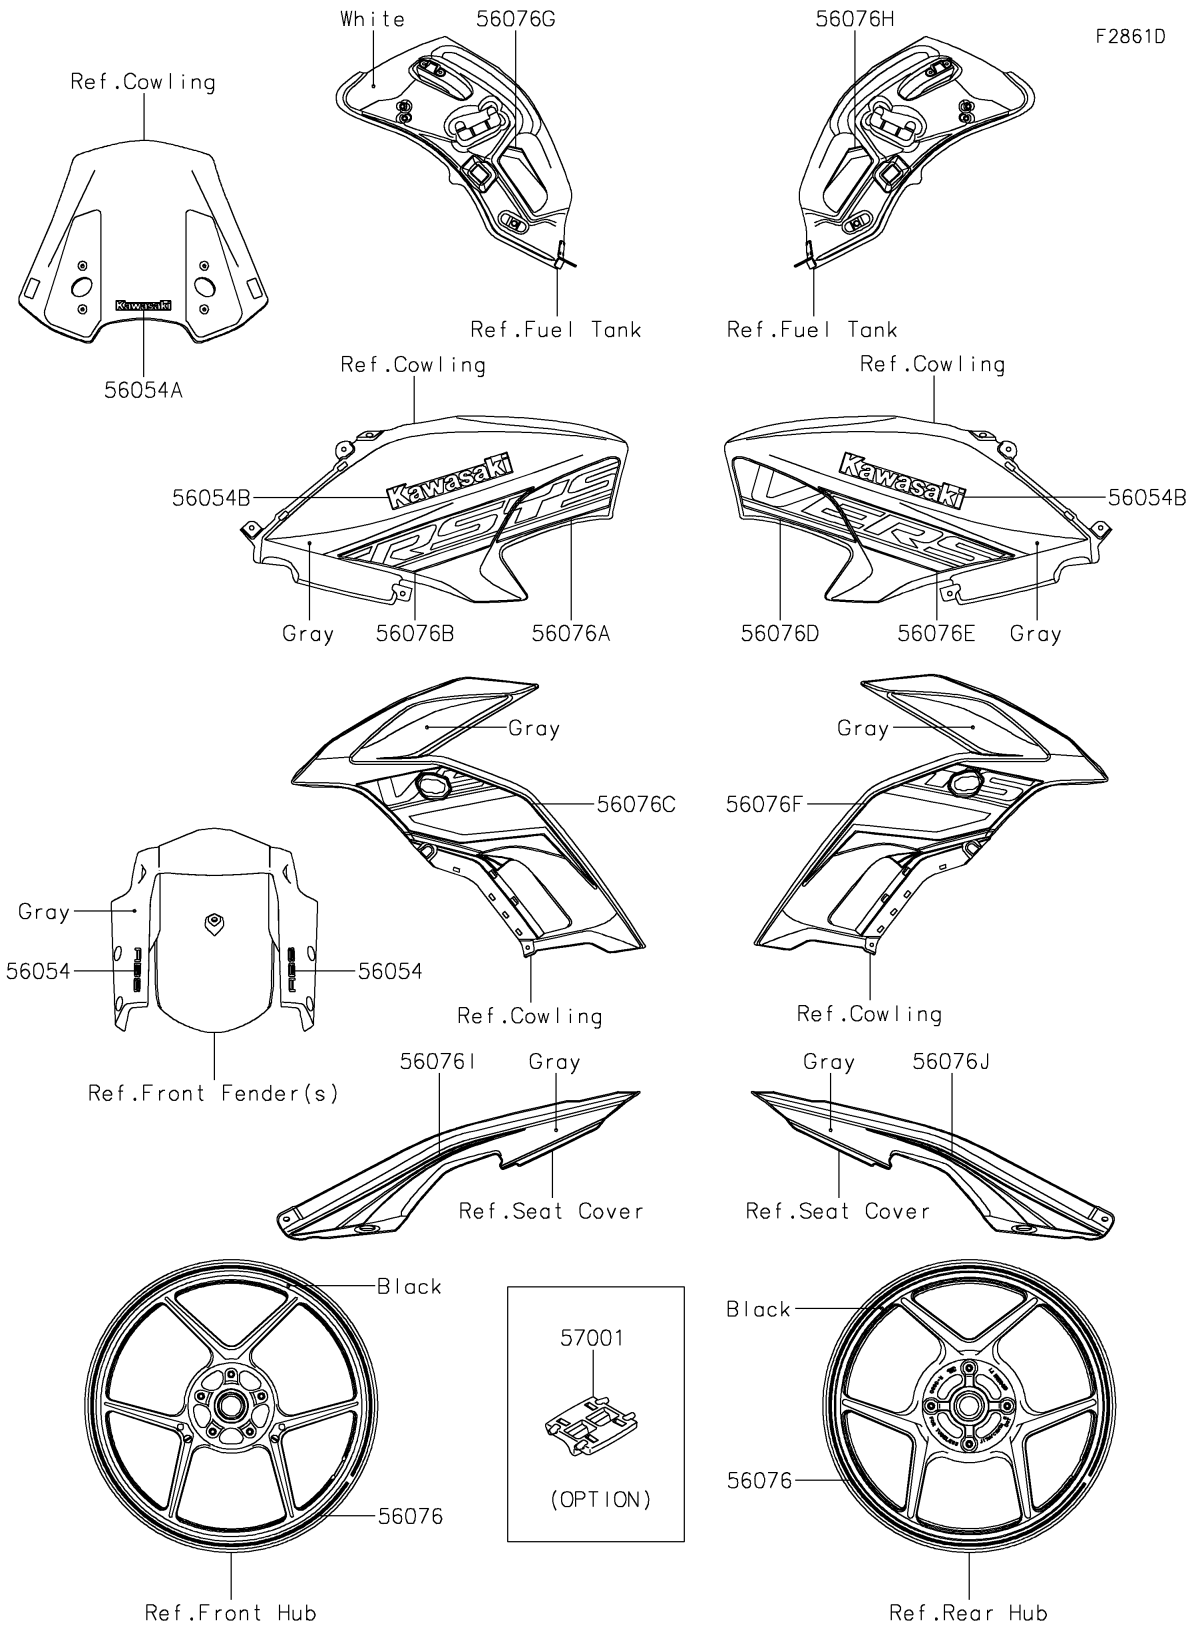

2020 VERSYS® 650 ABS PARTS DIAGRAM

Decals(White)(FLFA)

2020 VERSYS® 650 ABS PARTS LIST

Decals(White)(FLFA)

ITEM NAME	PART NUMBER	QUANTITY
MARK,FR FENDER,ABS (Ref # 56054)	56054-1413	2
MARK,WINDSHIELD,KAWASAKI (Ref # 56054A)	56054-2177	1
MARK,SIDE COWL.,KAWASAKI (Ref # 56054B)	56054-2659	2
PATTERN,WHEEL,WHT/BLK,4X1353 (Ref # 56076)	56076-0511	4
PATTERN,TANK SIDE COWL.,LH,RR (Ref # 56076A)	56076-0514	1
PATTERN,TANK SIDE COWL.,LH,FR (Ref # 56076B)	56076-0515	1
PATTERN,SIDE COWL.,LH (Ref # 56076C)	56076-0516	1
PATTERN,TANK SIDE COWL.,RH,RR (Ref # 56076D)	56076-0518	1
PATTERN,TANK SIDE COWL.,RH,FR (Ref # 56076E)	56076-0519	1
PATTERN,SIDE COWL.,RH (Ref # 56076F)	56076-0520	1
PATTERN,FUEL TANK,LH (Ref # 56076G)	56076-0521	1
PATTERN,FUEL TANK,RH (Ref # 56076H)	56076-0522	1
PATTERN,TAIL COVER,LH (Ref # 56076I)	56076-0523	1
PATTERN,TAIL COVER,RH (Ref # 56076J)	56076-0524	1
RIM STRIPE APPLICATOR (Ref # 57001)	57001-1752	AR