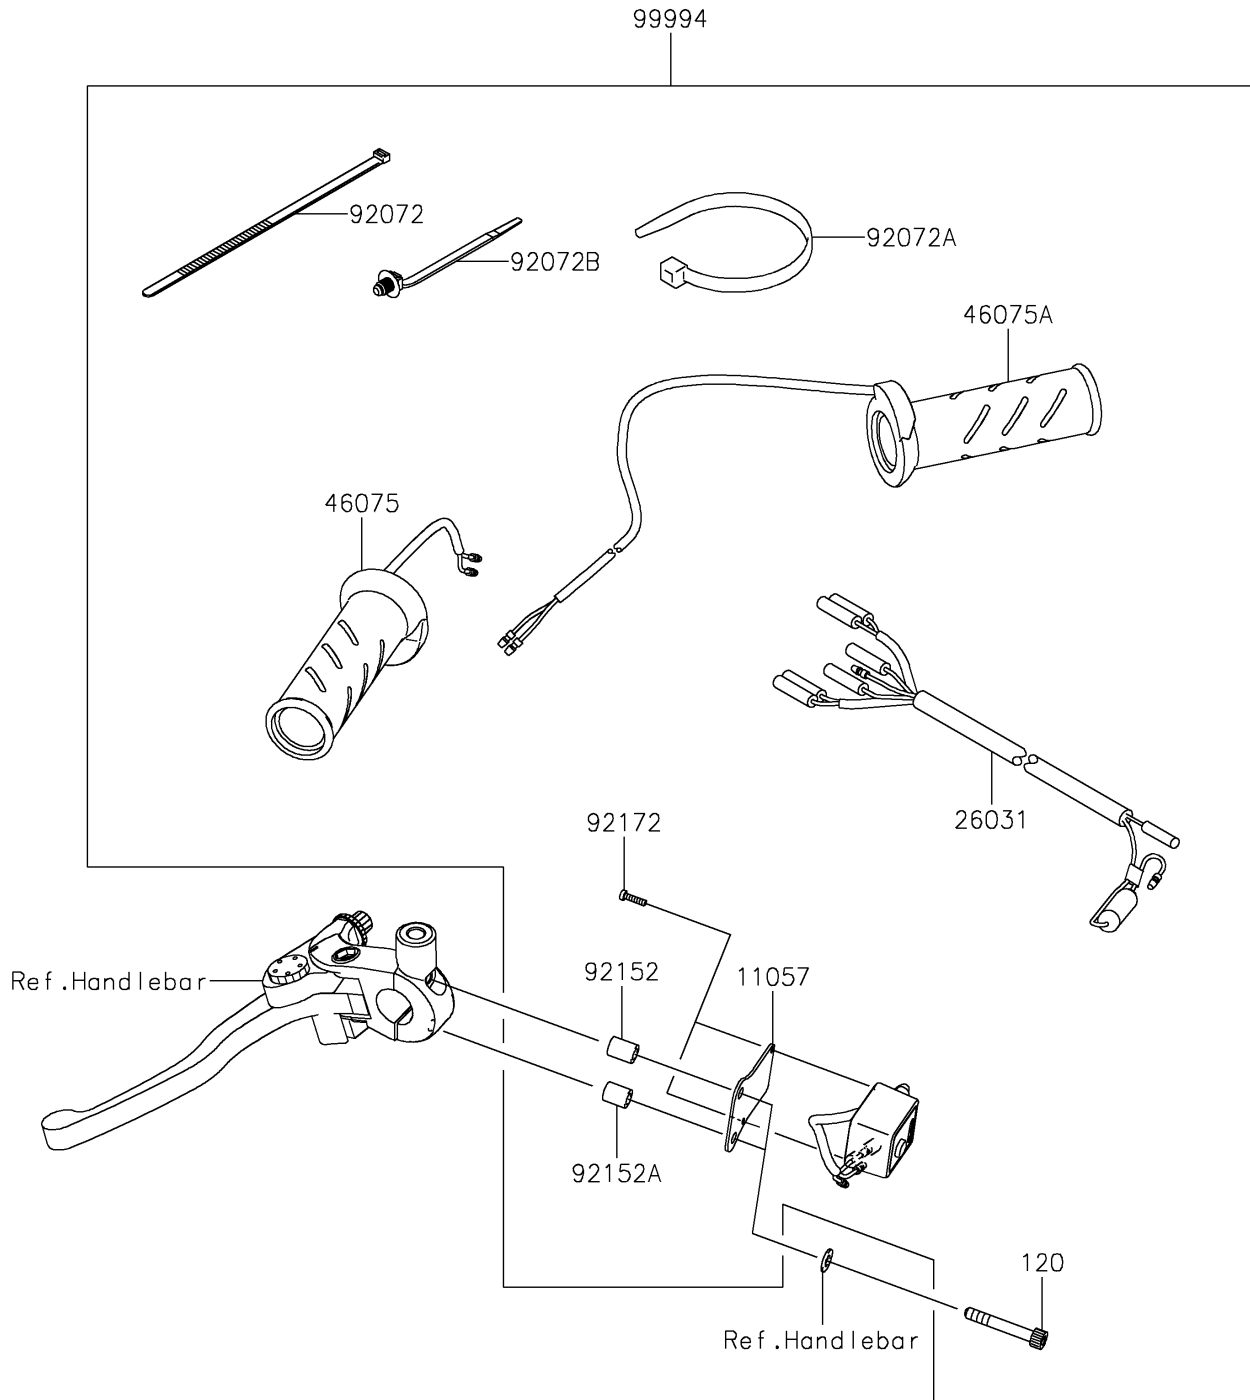

2019 VERSYS® 650 ABS PARTS DIAGRAM

Accessory(Grip Heater)

F2910A

2019 VERSYS® 650 ABS PARTS LIST

Accessory(Grip Heater)

ITEM NAME	PART NUMBER	QUANTITY
BRACKET (Ref # 11057)	11057-0654	1
BOLT-SOCKET,6X40 (Ref # 120)	120CB0640	2
HARNESS,GRIP HEATER (Ref # 26031)	26031-0971	1
GRIP,HEATER,LH (Ref # 46075)	46075-0101	1
GRIP,HEATER,RH (Ref # 46075A)	46075-0102	1
BAND,L=202 (Ref # 92072)	92072-1195	1
BAND,L=365 (Ref # 92072A)	92072-1197	1
BAND,OS170-FT7(BLACK) (Ref # 92072B)	92072-1414	2
COLLAR,6.5X10.5X14 (Ref # 92152)	92152-0901	1
COLLAR,6.5X10.5X13 (Ref # 92152A)	92152-0902	1
SCREW,TAPPING,3X12 (Ref # 92172)	92172-0489	2
KIT-ACCESSORY,GRIP-HEATER (Ref # 99994)	99994-0887	1