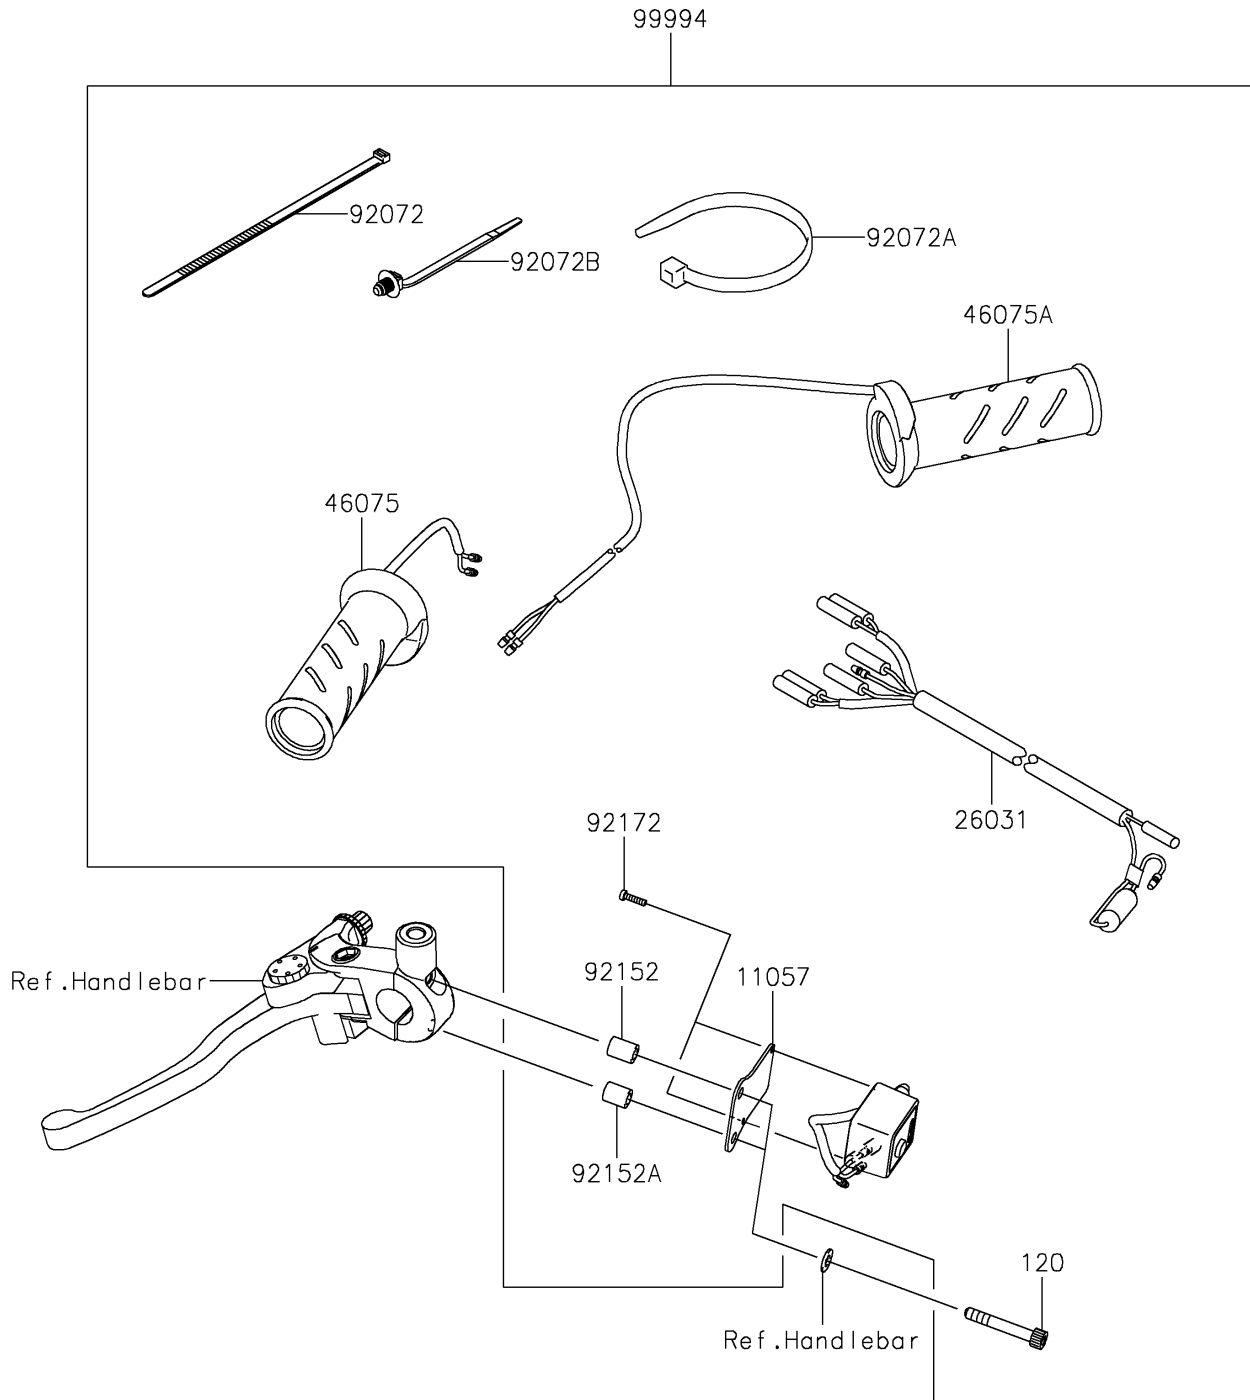

2020 VERSYS® 650 ABS PARTS DIAGRAM

Accessory(Grip Heater)

F2910A

2020 VERSYS® 650 ABS PARTS LIST

Accessory(Grip Heater)

ITEM NAME	PART NUMBER	QUANTITY
BRACKET (Ref # 11057)	11057-0654	1
BOLT-SOCKET,6X40 (Ref # 120)	120CB0640	2
HARNESS,GRIP HEATER (Ref # 26031)	26031-0971	1
GRIP,HEATER,LH (Ref # 46075)	46075-0101	1
GRIP,HEATER,RH (Ref # 46075A)	46075-0102	1
BAND,L=202 (Ref # 92072)	92072-1195	1
BAND,L=365 (Ref # 92072A)	92072-1197	1
BAND,OS170-FT7(BLACK) (Ref # 92072B)	92072-1414	2
COLLAR,6.5X10.5X14 (Ref # 92152)	92152-0901	1
COLLAR,6.5X10.5X13 (Ref # 92152A)	92152-0902	1
SCREW,TAPPING,3X12 (Ref # 92172)	92172-0489	2
KIT-ACCESSORY,GRIP-HEATER (Ref # 99994)	99994-0887	1