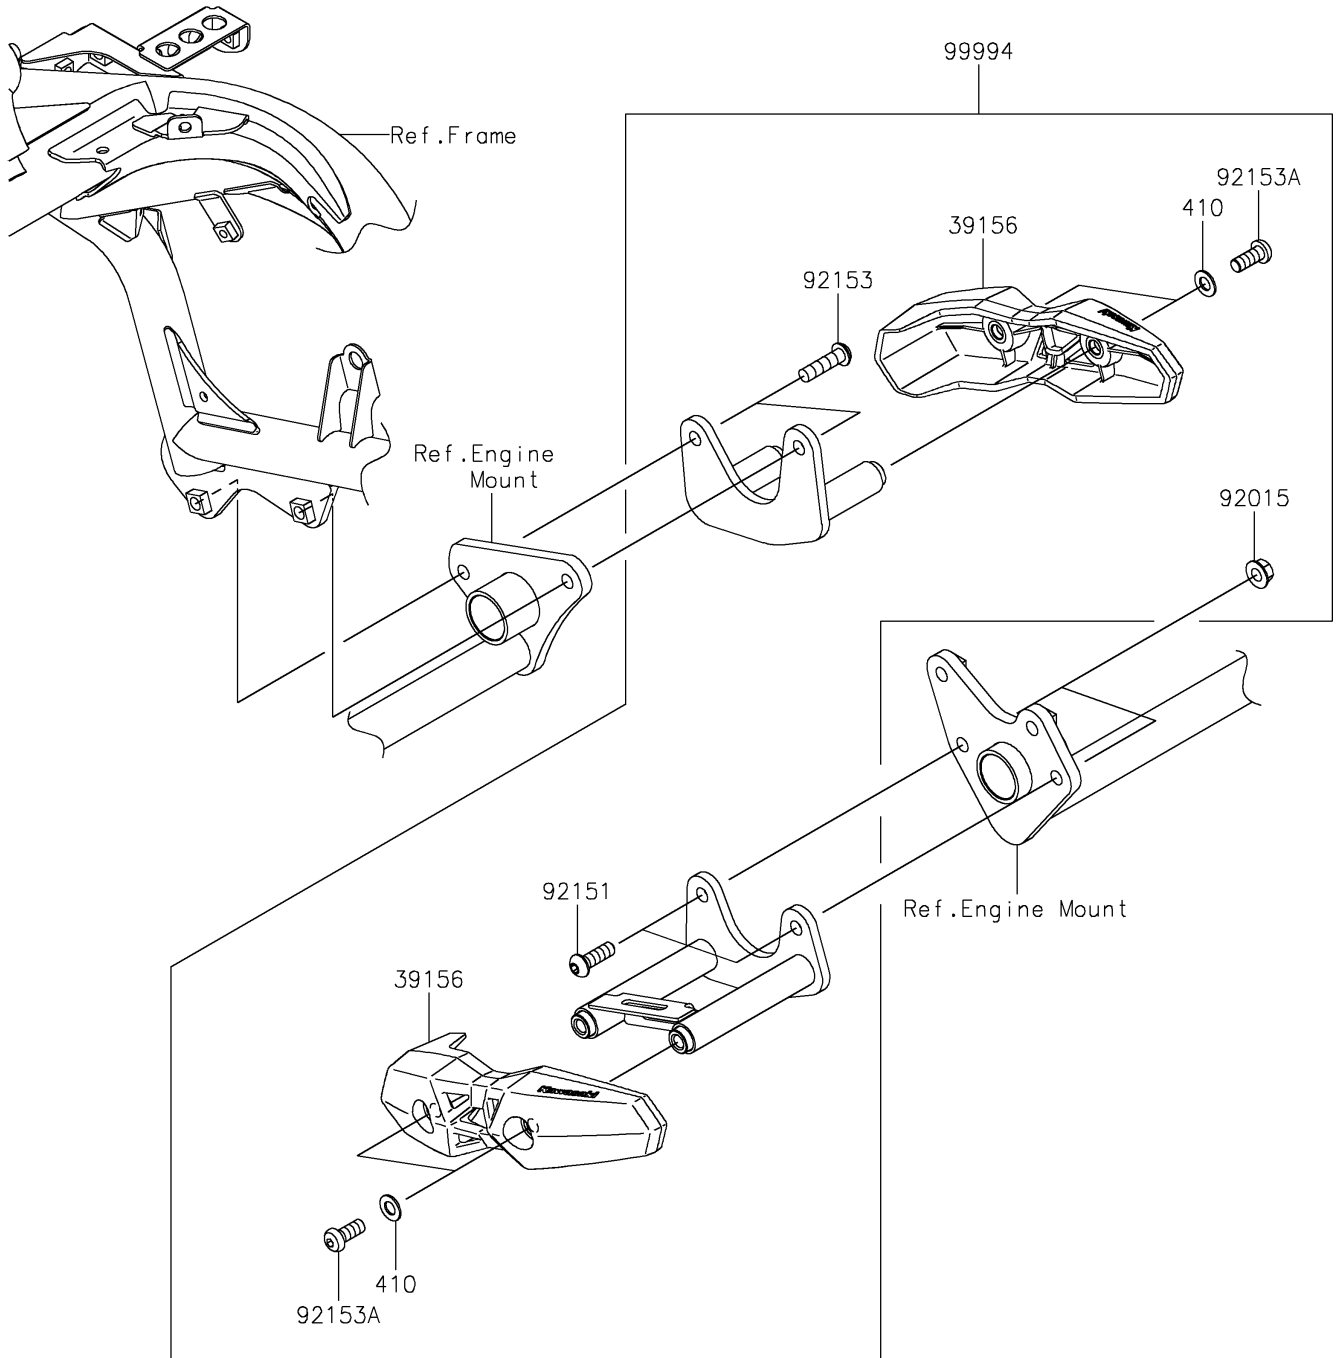

2019 VERSYS® 650 ABS PARTS DIAGRAM

Accessory(Engine Guard)

F2910B

2019 VERSYS® 650 ABS PARTS LIST

Accessory(Engine Guard)

| ITEM NAME | PART NUMBER | QUANTITY |
|--|-------------|----------|
| PAD,SLIDER (Ref # 39156) | 39156-1818 | 2 |
| WASHER-PLAIN-SMALL,8MM,BLACK (Ref # 410) | 410AB0800 | 4 |
| NUT,FLANGED,8MM (Ref # 92015) | 92015-1014 | 2 |
| BOLT,SOCKET,8X25 (Ref # 92151) | 92151-1327 | 2 |
| BOLT,SOCKET,8X30 (Ref # 92153) | 92153-0393 | 2 |
| BOLT,SOCKET,8X20 (Ref # 92153A) | 92153-0912 | 4 |
| KIT-ACCESSORY,GUARD-ENGINE (Ref # 99994) | 99994-0477 | 1 |