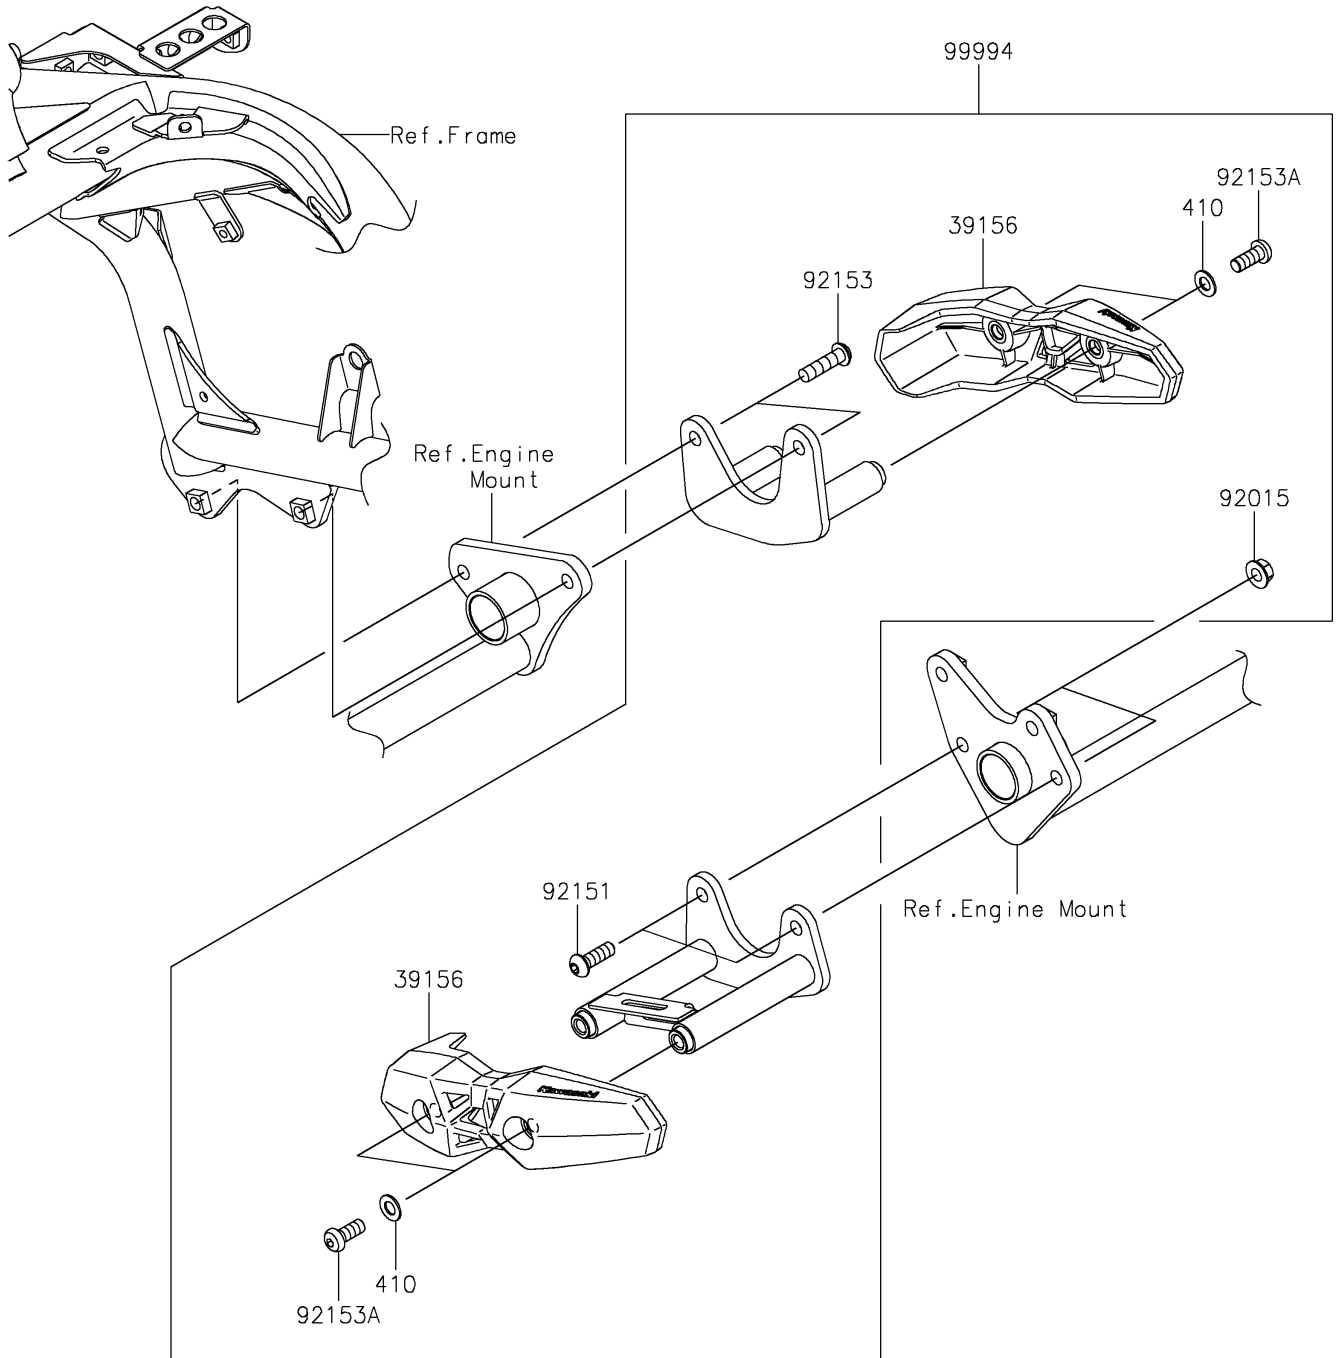

2020 VERSYS® 650 ABS PARTS DIAGRAM

Accessory(Engine Guard)

F2910B

2020 VERSYS® 650 ABS PARTS LIST

Accessory(Engine Guard)

ITEM NAME	PART NUMBER	QUANTITY
PAD,SLIDER (Ref # 39156)	39156-1818	2
WASHER-PLAIN-SMALL,8MM,BLACK (Ref # 410)	410AB0800	4
NUT,FLANGED,8MM (Ref # 92015)	92015-1014	2
BOLT,SOCKET,8X25 (Ref # 92151)	92151-1327	2
BOLT,SOCKET,8X30 (Ref # 92153)	92153-0393	2
BOLT,SOCKET,8X20 (Ref # 92153A)	92153-0912	4
KIT-ACCESSORY,GUARD-ENGINE (Ref # 99994)	99994-0477	1