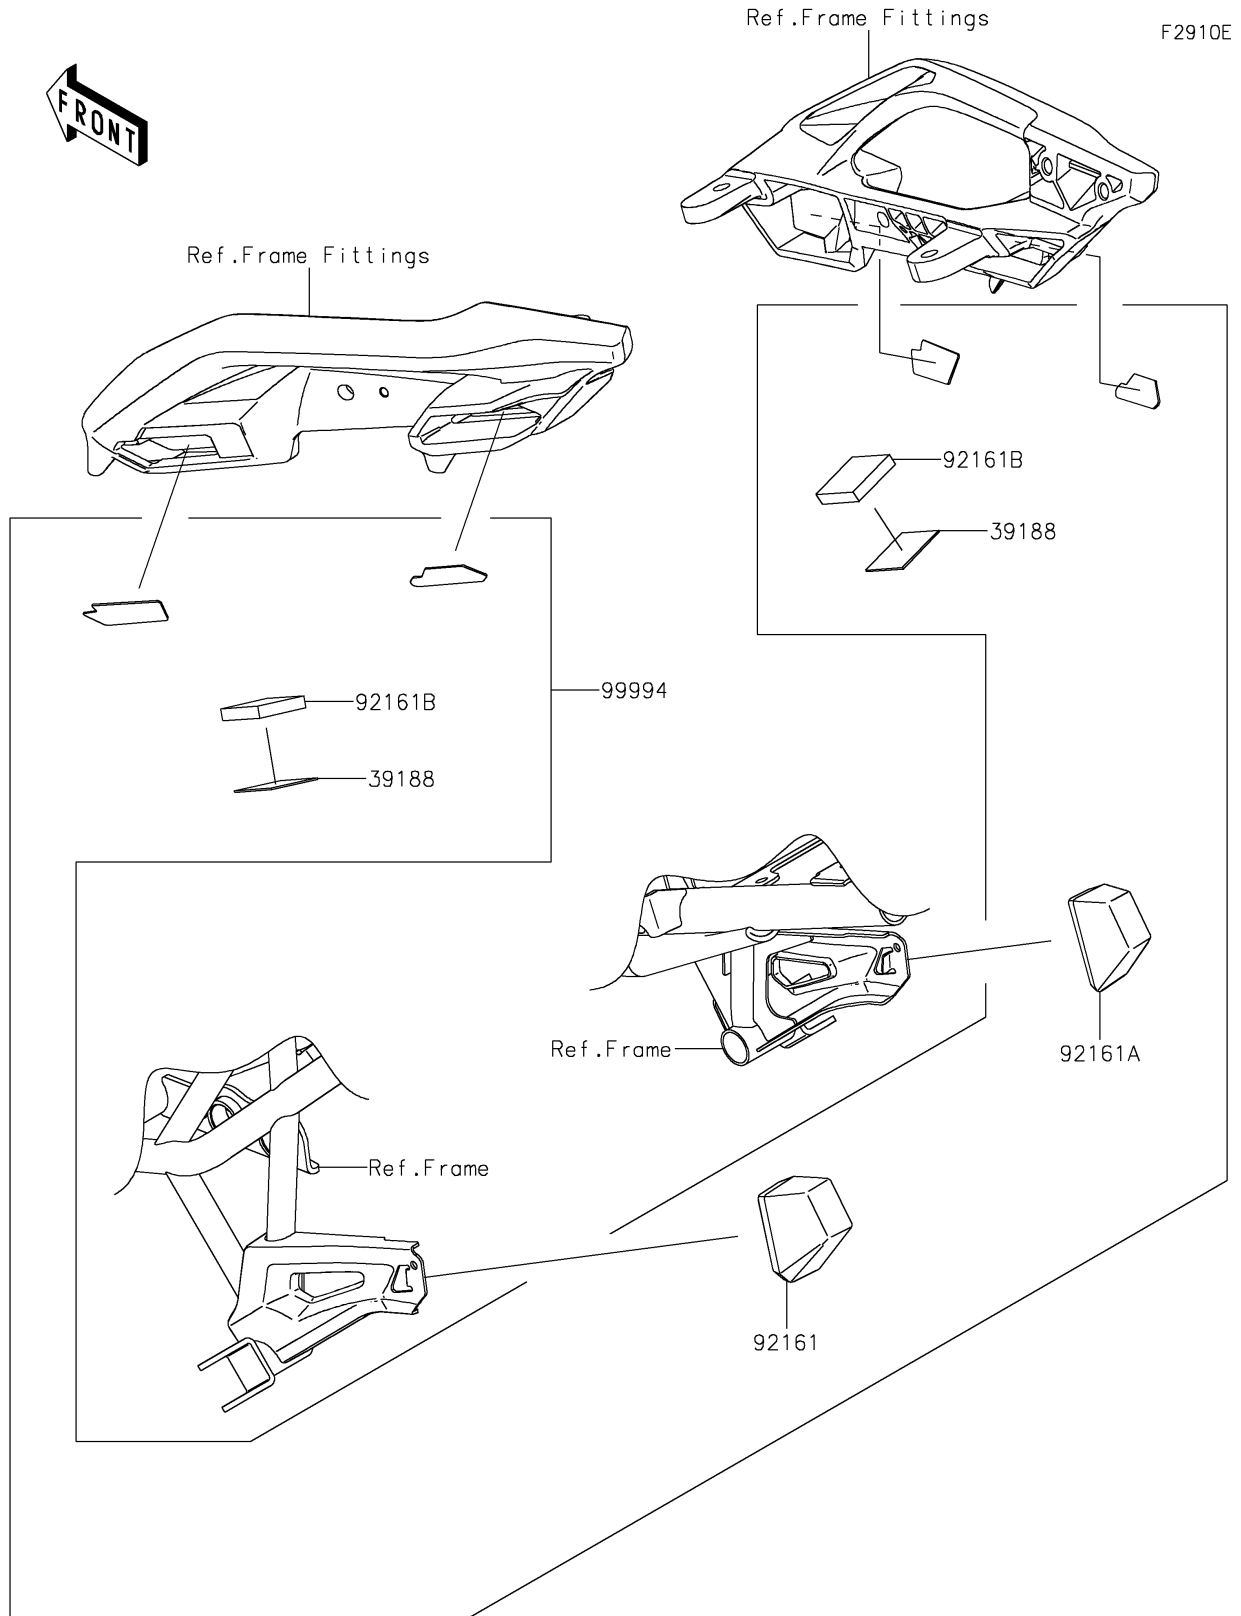

2020 VERSYS® 650 ABS PARTS DIAGRAM

Accessory(Bag Fitting Kit)

2020 VERSYS® 650 ABS PARTS LIST

Accessory(Bag Fitting Kit)

ITEM NAME	PART NUMBER	QUANTITY
TAPE,34X34 (Ref # 39188)	39188-0561	2
DAMPER,PANNIER,LH (Ref # 92161)	92161-1550	1
DAMPER,PANNIER,RH (Ref # 92161A)	92161-1551	1
DAMPER,34X34X7 (Ref # 92161B)	92161-1795	2
KIT-ACCESSORY,BAG FITTING KIT (Ref # 99994)	99994-0537	1