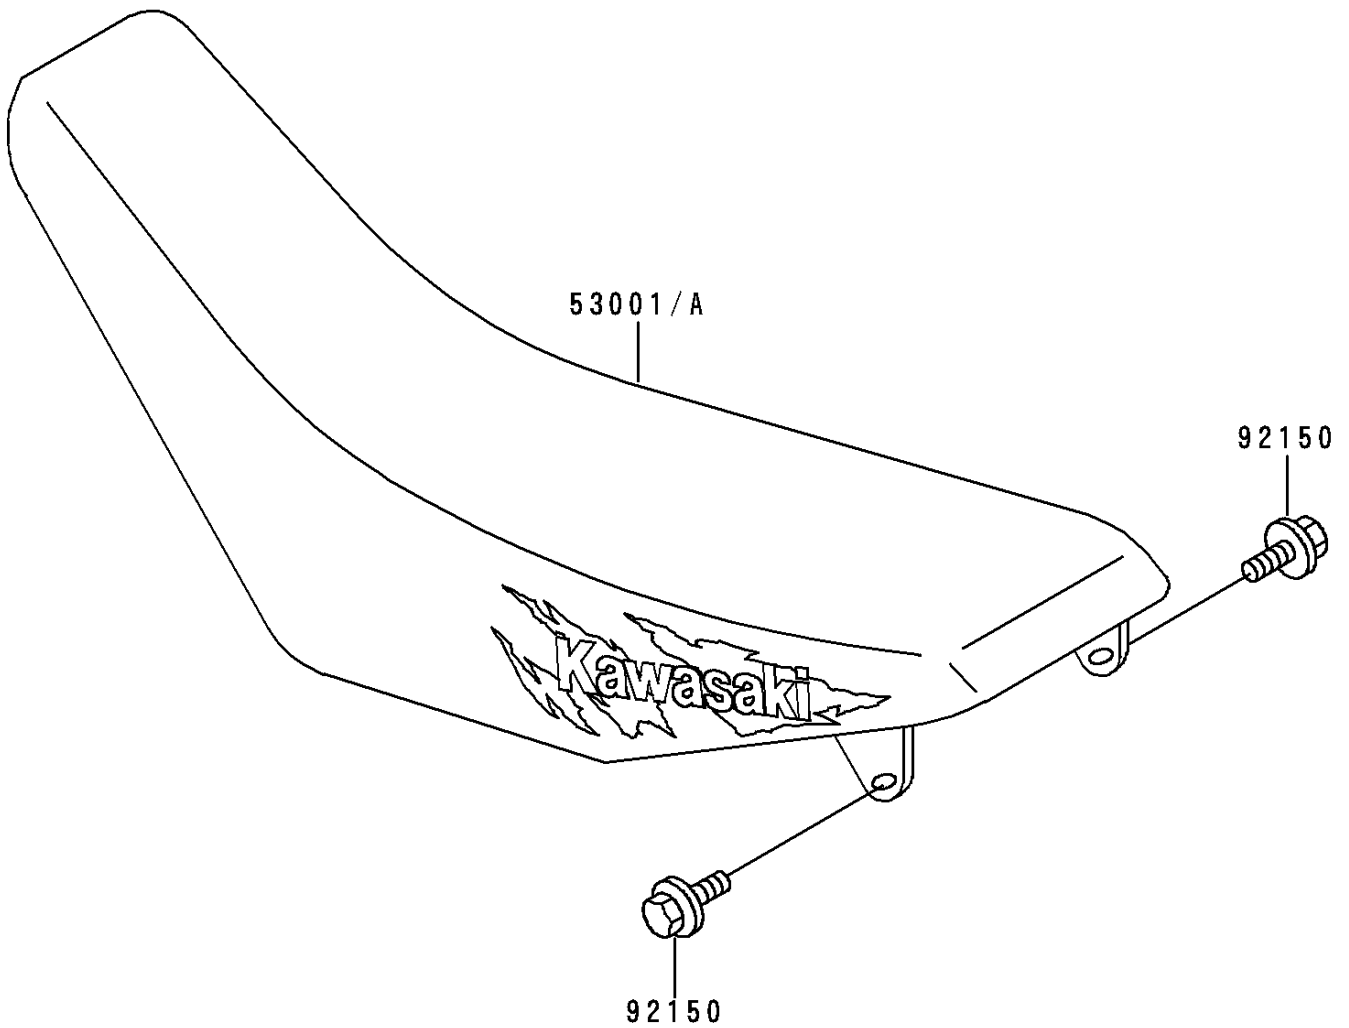

# 1994 KX250 PARTS DIAGRAM

Seat

F 2510

# 1994 KX250 PARTS LIST

## Seat

ITEM NAME	PART NUMBER	QUANTITY
SEAT-ASSY,HIGH HEIGHT,VIOLET (Ref # 53001)	53001-1719-PJ	1
SEAT-ASSY,LOW HEIGHT,VIOLET (Ref # 53001A)	53001-1720-PJ	1
BOLT,6X20 (Ref # 92150)	92150-1339	2