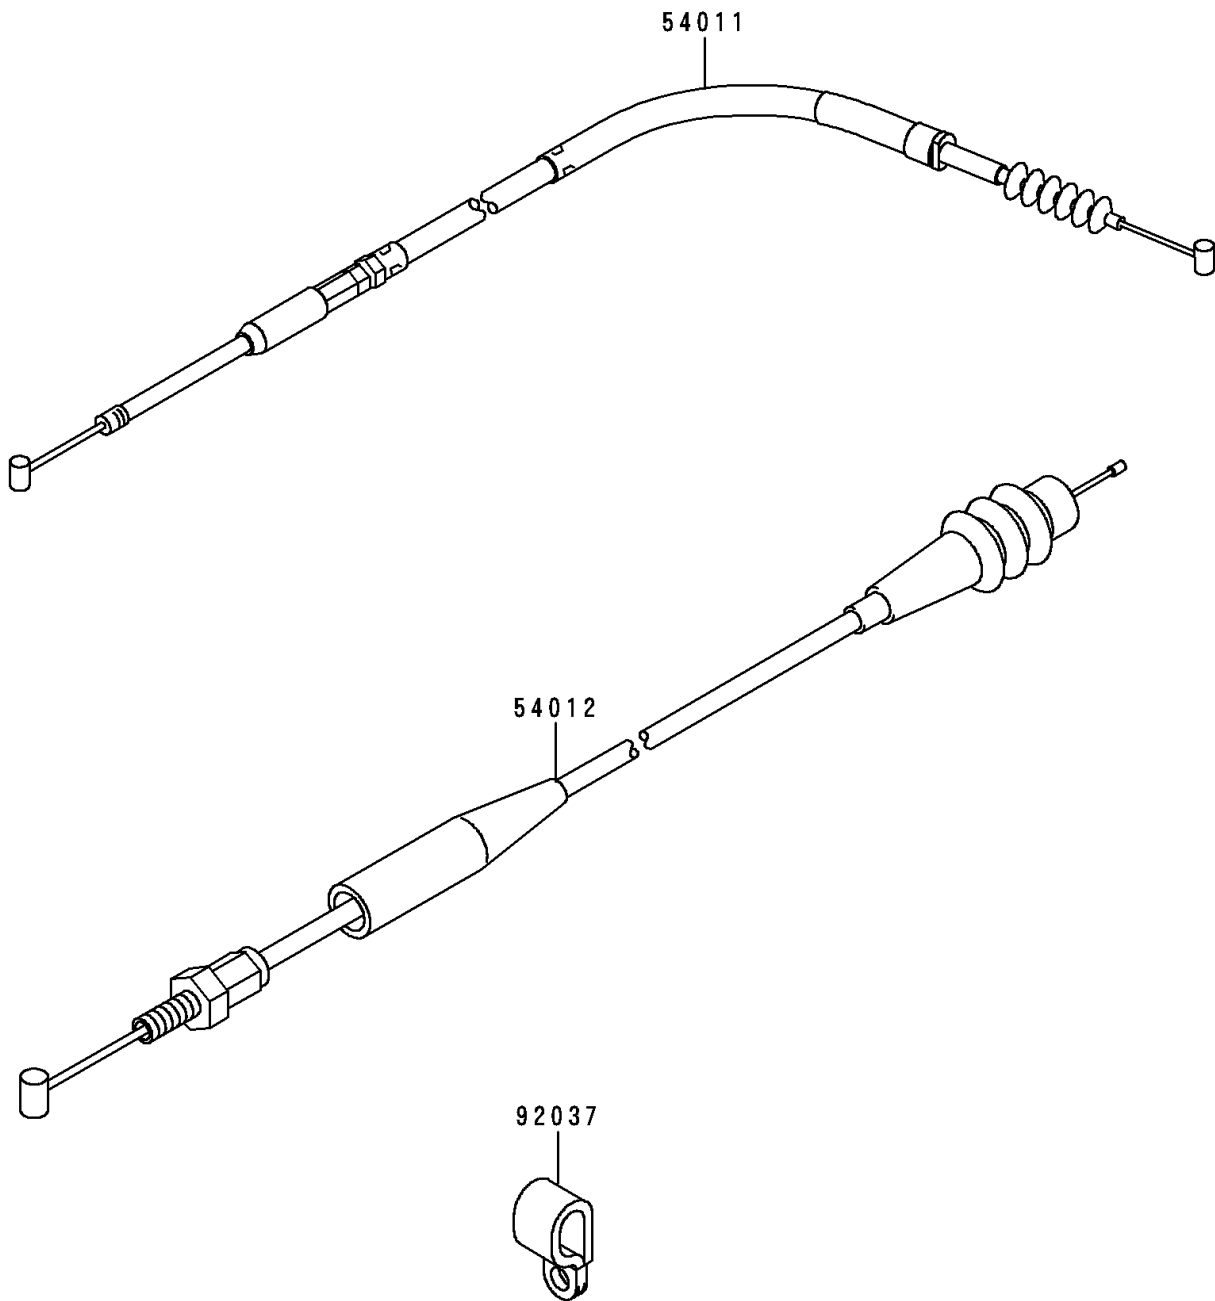

1994 KX250 PARTS DIAGRAM

Cables

F 2 5 4 0

1994 KX250 PARTS LIST

Cables

ITEM NAME	PART NUMBER	QUANTITY
CABLE-CLUTCH (Ref # 54011)	54011-1327	1
CABLE-THROTTLE (Ref # 54012)	54012-1432	1
CLAMP (Ref # 92037)	92037-1608	1