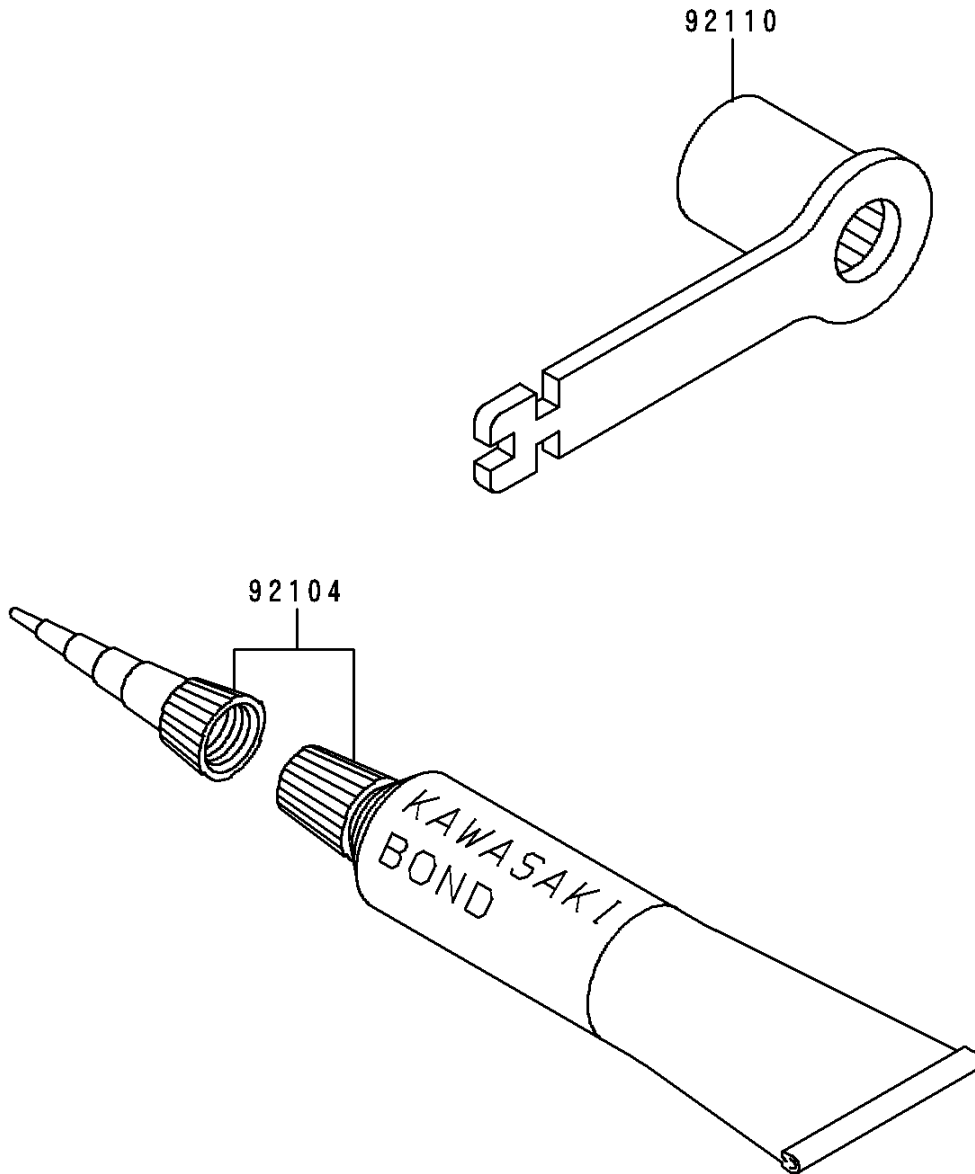

1994 KX250 PARTS DIAGRAM

Owner's Tools

F2810

1994 KX250 PARTS LIST

Owner's Tools

ITEM NAME	PART NUMBER	QUANTITY
GASKET-LIQUID,TUBE,100G,SILVER (Ref # 92104)	92104-002	1
TOOL-WRENCH,BOX,21MM&SPOKE (Ref # 92110)	92110-1176	1