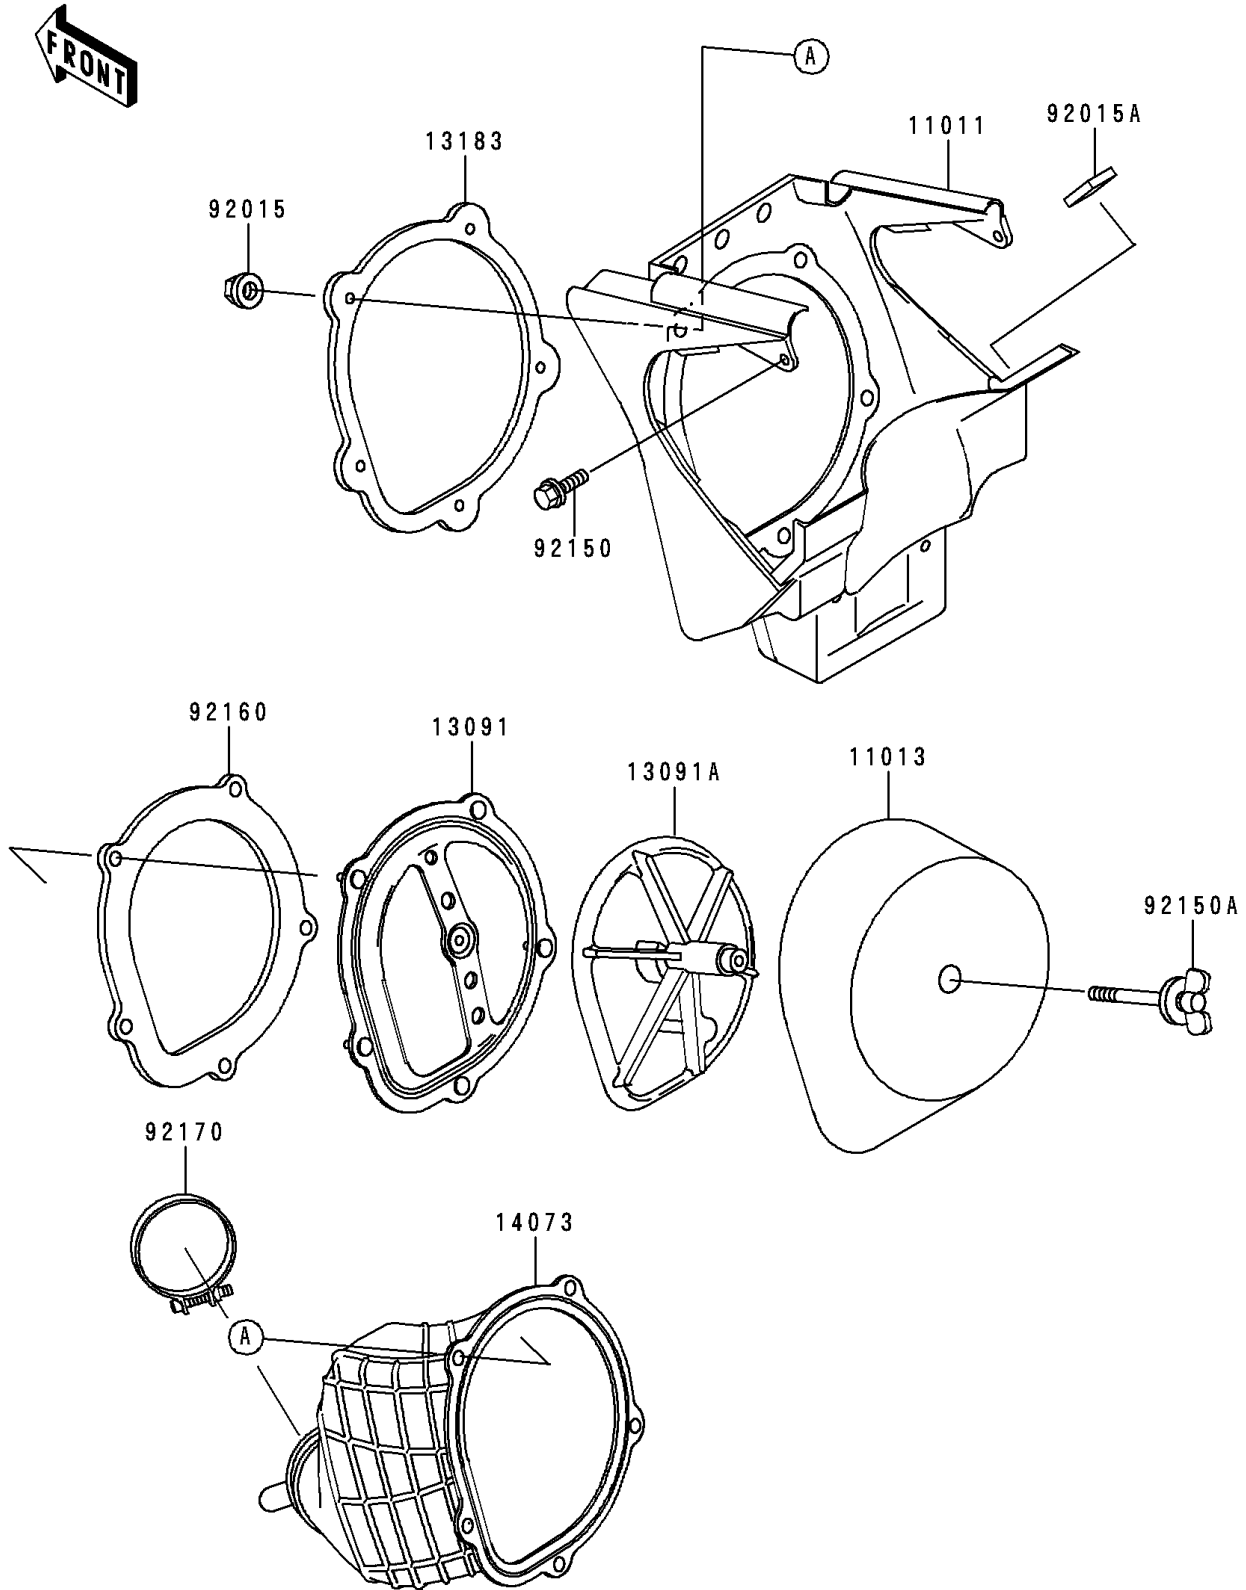

1995 KX250 PARTS DIAGRAM

Air Cleaner

E1130

1995 KX250 PARTS LIST

Air Cleaner

ITEM NAME	PART NUMBER	QUANTITY
CASE-AIR FILTER (Ref # 11011)	11011-1446-RG	1
ELEMENT-AIR FILTER (Ref # 11013)	11013-1203	1
HOLDER (Ref # 13091)	13091-1664	1
HOLDER,ELEMENT (Ref # 13091A)	13091-1708	1
PLATE,DUCT FITTING (Ref # 13183)	13183-1530	1
DUCT,AIR FILTER (Ref # 14073)	14073-1582	1
NUT,FLANGED,5MM (Ref # 92015)	92015-1259	5
NUT (Ref # 92015A)	92015-1918	2
BOLT,FLANGED,6X16 (Ref # 92150)	92150-1506	2
BOLT,WING (Ref # 92150A)	92150-1565	1
DAMPER,DUCT SEAL (Ref # 92160)	92160-1196	1
CLAMP,AIR FILTER (Ref # 92170)	92170-1464	1