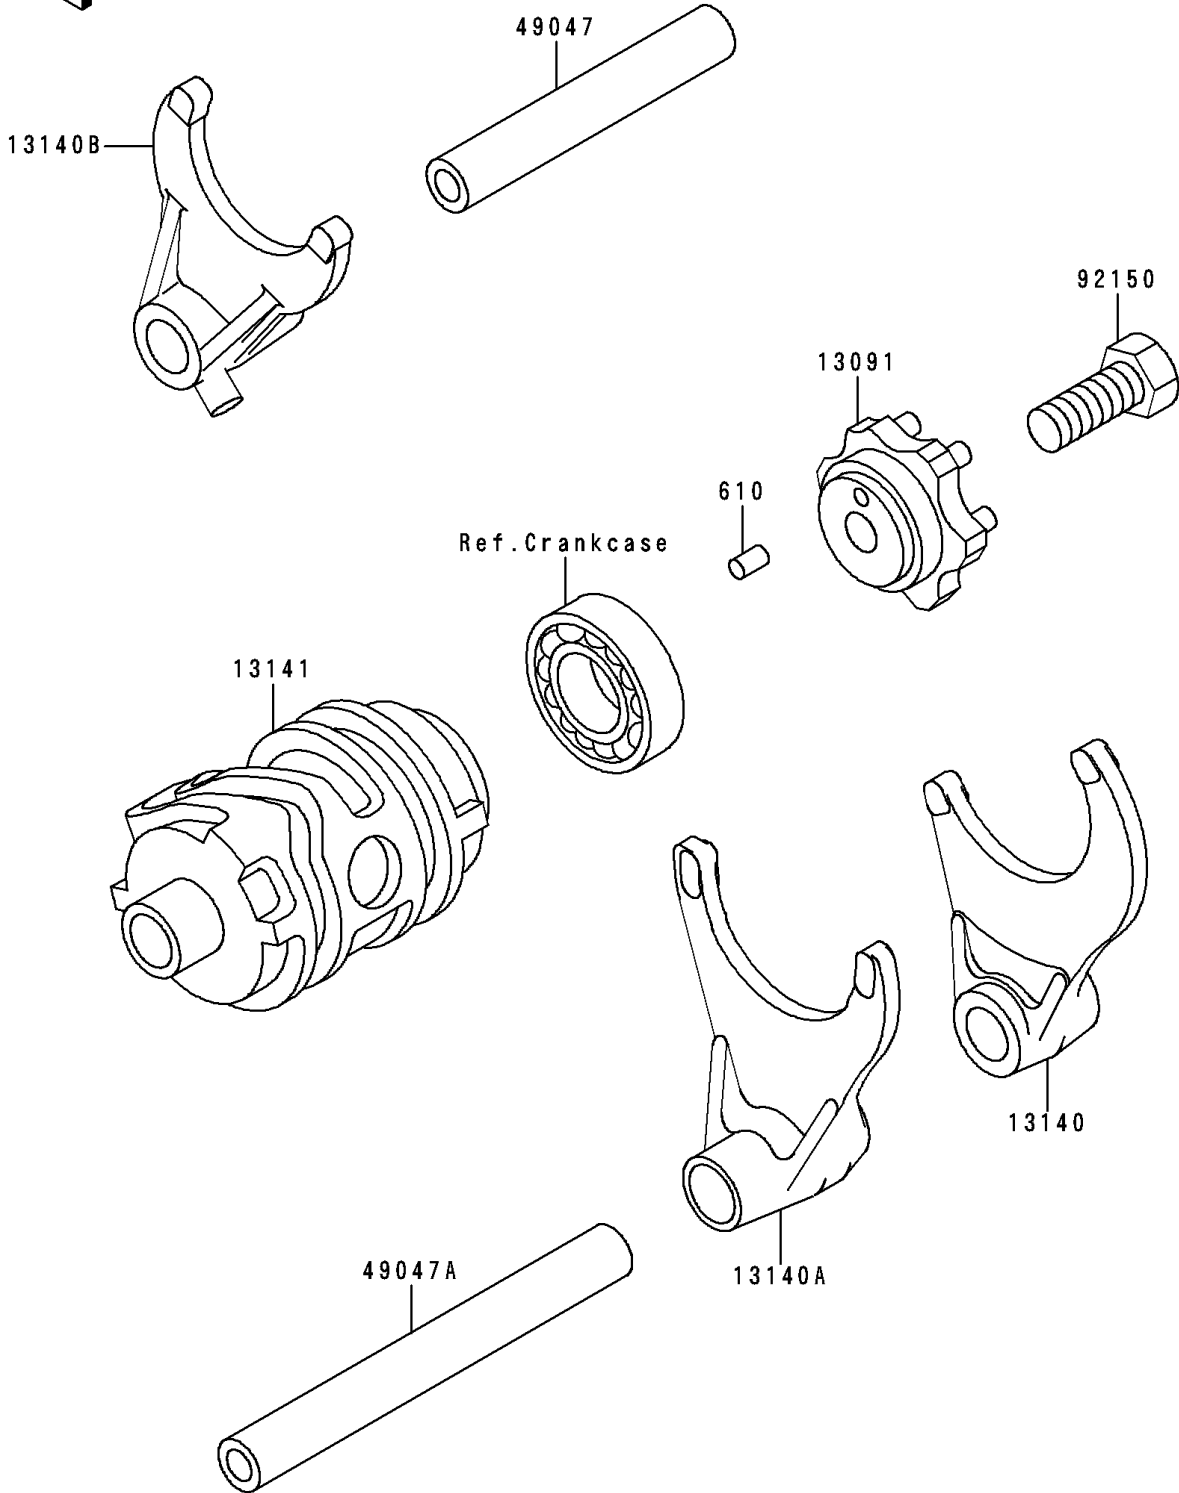

1995 KX250 PARTS DIAGRAM

Gear Change Drum/Shift Fork(s)

E1362

1995 KX250 PARTS LIST

Gear Change Drum/Shift Fork(s)

ITEM NAME	PART NUMBER	QUANTITY
ROLLER,4X8 (Ref # 610)	610A0408	1
HOLDER,CHANGE DRUM (Ref # 13091)	13091-1555	1
FORK-SHIFT (Ref # 13140)	13140-1204	1
FORK-SHIFT,2ND&3RD (Ref # 13140A)	13140-1205	1
FORK-SHIFT,4TH&TOP (Ref # 13140B)	13140-1225	1
DRUM-CHANGE (Ref # 13141)	13141-1174	1
ROD-SHIFT,5.9X10X64.5 (Ref # 49047)	49047-1063	1
ROD-SHIFT,5.9X10X90 (Ref # 49047A)	49047-1080	1
BOLT,8X18 (Ref # 92150)	92150-1490	1