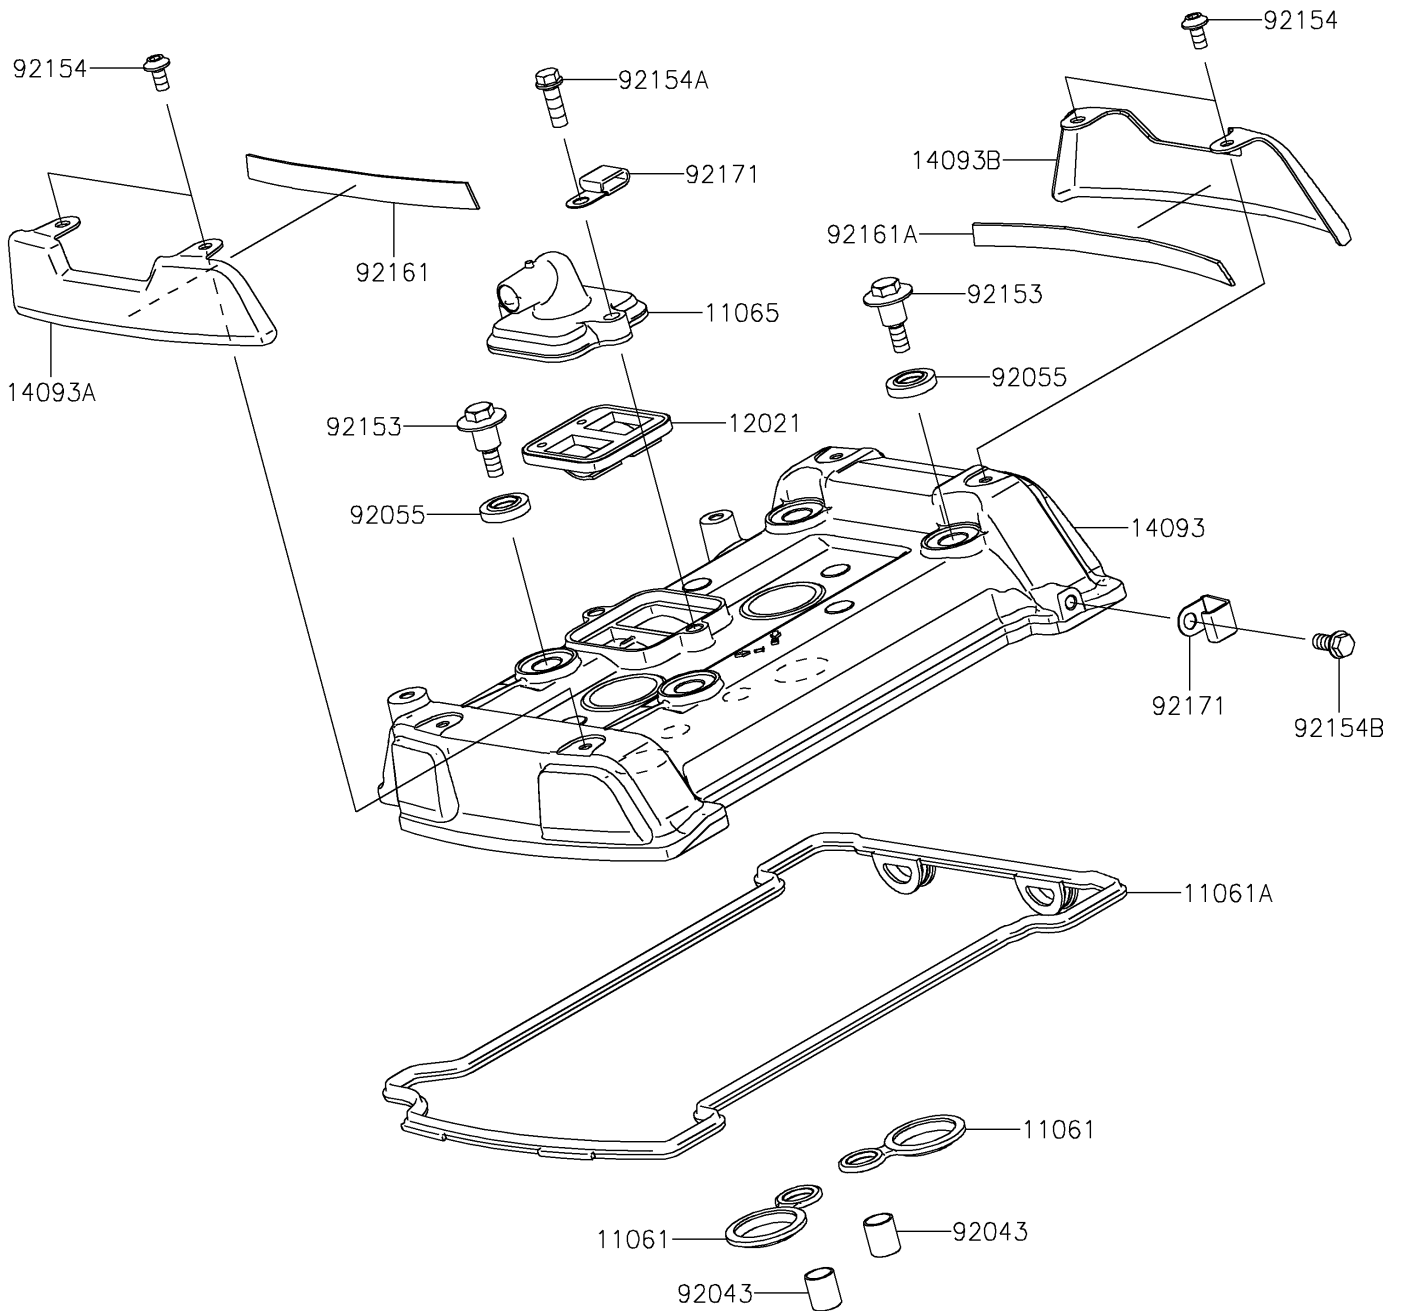

2019 VULCAN® S ABS PARTS DIAGRAM

Cylinder Head Cover

E1112

2019 VULCAN® S ABS PARTS LIST

Cylinder Head Cover

ITEM NAME	PART NUMBER	QUANTITY
GASKET,SPARK PLUG HOLE (Ref # 11061)	11061-0105	2
GASKET,HEAD COVER (Ref # 11061A)	11061-0926	1
CAP (Ref # 11065)	11065-0709	1
VALVE-ASSY-REED (Ref # 12021)	12021-0708	1
COVER,HEAD (Ref # 14093)	14093-0053	1
COVER,DRESS,LH (Ref # 14093A)	14093-0361	1
COVER,DRESS,RH (Ref # 14093B)	14093-0362	1
PIN,10.1X12X14 (Ref # 92043)	92043-4009	2
RING-O,HEAD COVER BOLT (Ref # 92055)	92055-0195	4
BOLT,HEAD COVER (Ref # 92153)	92153-0793	4
BOLT,SOCKET,5X10 (Ref # 92154)	92154-1691	4
BOLT,FLANGED,6X18 (Ref # 92154A)	92154-1775	2
BOLT,FLANGED,6X12 (Ref # 92154B)	92154-1776	1
DAMPER,DRESS COVER,LH (Ref # 92161)	92161-1765	1
DAMPER,DRESS COVER,RH (Ref # 92161A)	92161-1766	1
CLAMP (Ref # 92171)	92171-0813	2