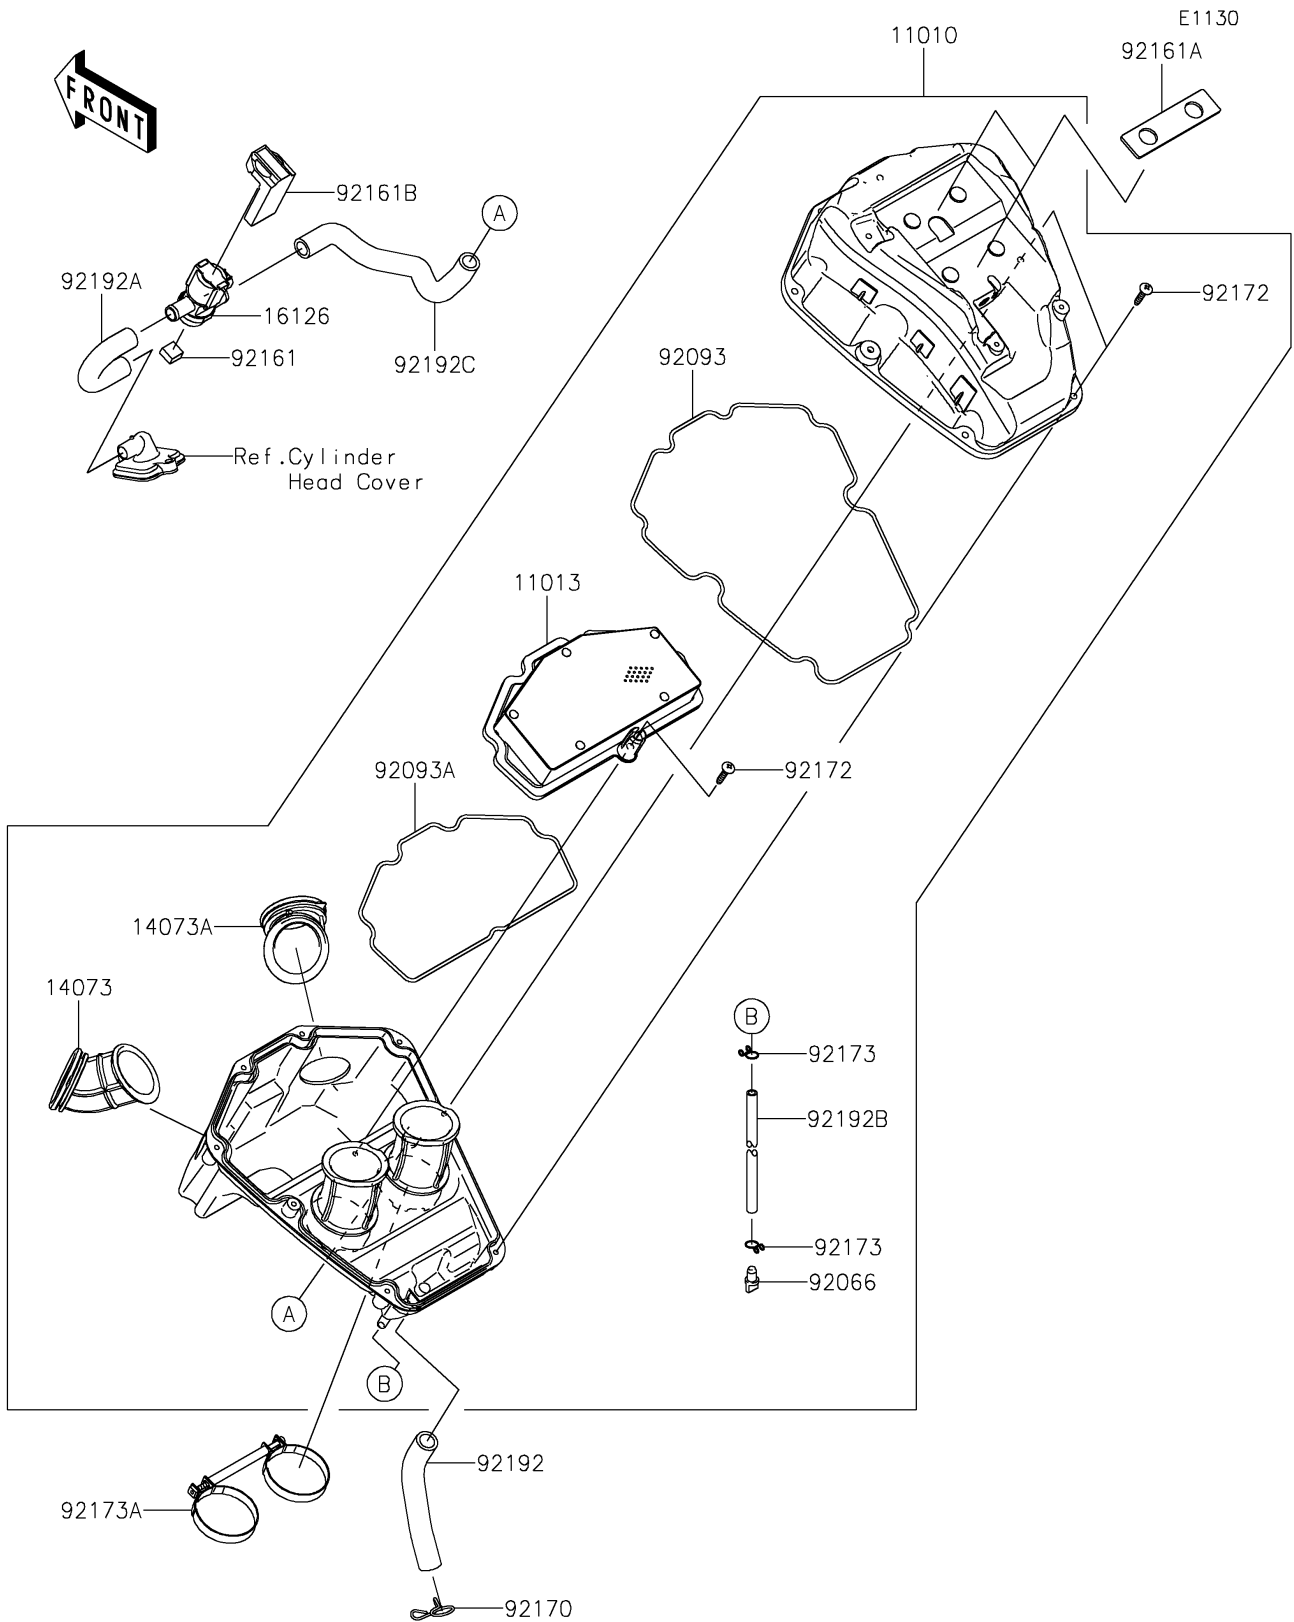

2019 VULCAN® S ABS PARTS DIAGRAM

Air Cleaner

2019 VULCAN® S ABS PARTS LIST

Air Cleaner

| ITEM NAME | PART NUMBER | QUANTITY |
|----------------------------------|-------------|----------|
| FILTER-ASSY-AIR (Ref # 11010) | 11010-0873 | 1 |
| ELEMENT-AIR FILTER (Ref # 11013) | 11013-0745 | 1 |
| DUCT,INTAKE,LH (Ref # 14073) | 14073-0799 | 1 |
| DUCT,INTAKE,RH (Ref # 14073A) | 14073-0800 | 1 |
| VALVE,AIR SWITING (Ref # 16126) | 16126-0743 | 1 |
| PLUG,DRAIN (Ref # 92066) | 92066-0782 | 1 |
| SEAL (Ref # 92093) | 92093-0610 | 1 |
| SEAL,ELEMENT (Ref # 92093A) | 92093-0611 | 1 |
| DAMPER (Ref # 92161) | 92161-1374 | 1 |
| DAMPER (Ref # 92161A) | 92161-1428 | 2 |
| DAMPER (Ref # 92161B) | 92161-1933 | 1 |
| CLAMP (Ref # 92170) | 92170-1017 | 1 |
| SCREW,5X25 (Ref # 92172) | 92172-0891 | 9 |
| CLAMP,10MM (Ref # 92173) | 92173-1044 | 2 |
| CLAMP (Ref # 92173A) | 92173-1698 | 1 |
| TUBE,BREATHER (Ref # 92192) | 92192-0958 | 1 |
| TUBE,ASV-HEAD (Ref # 92192A) | 92192-0960 | 1 |
| TUBE,DRAIN,L=245 (Ref # 92192B) | 92192-1380 | 1 |
| TUBE,ASV-A/C (Ref # 92192C) | 92192-1381 | 1 |