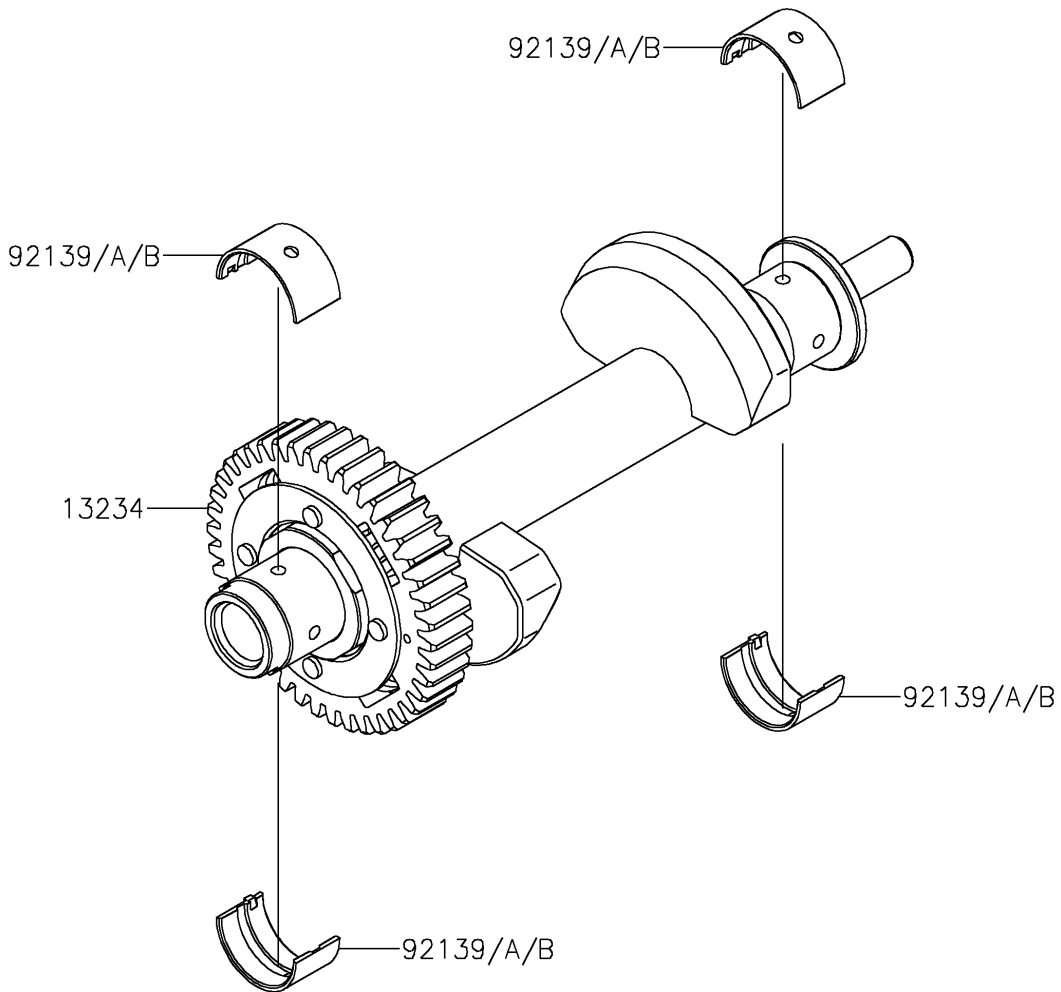

2019 VULCAN® S ABS PARTS DIAGRAM

Balancer

E1323

2019 VULCAN® S ABS PARTS LIST

Balancer

ITEM NAME	PART NUMBER	QUANTITY
SHAFT-COMP,BALANCER (Ref # 13234)	13234-0602	1
BUSHING,BALANCER,BLUE (Ref # 92139)	92139-0117	4
BUSHING,BALANCER,BLACK (Ref # 92139A)	92139-0118	AR
BUSHING,BALANCER,BROWN (Ref # 92139B)	92139-0119	AR