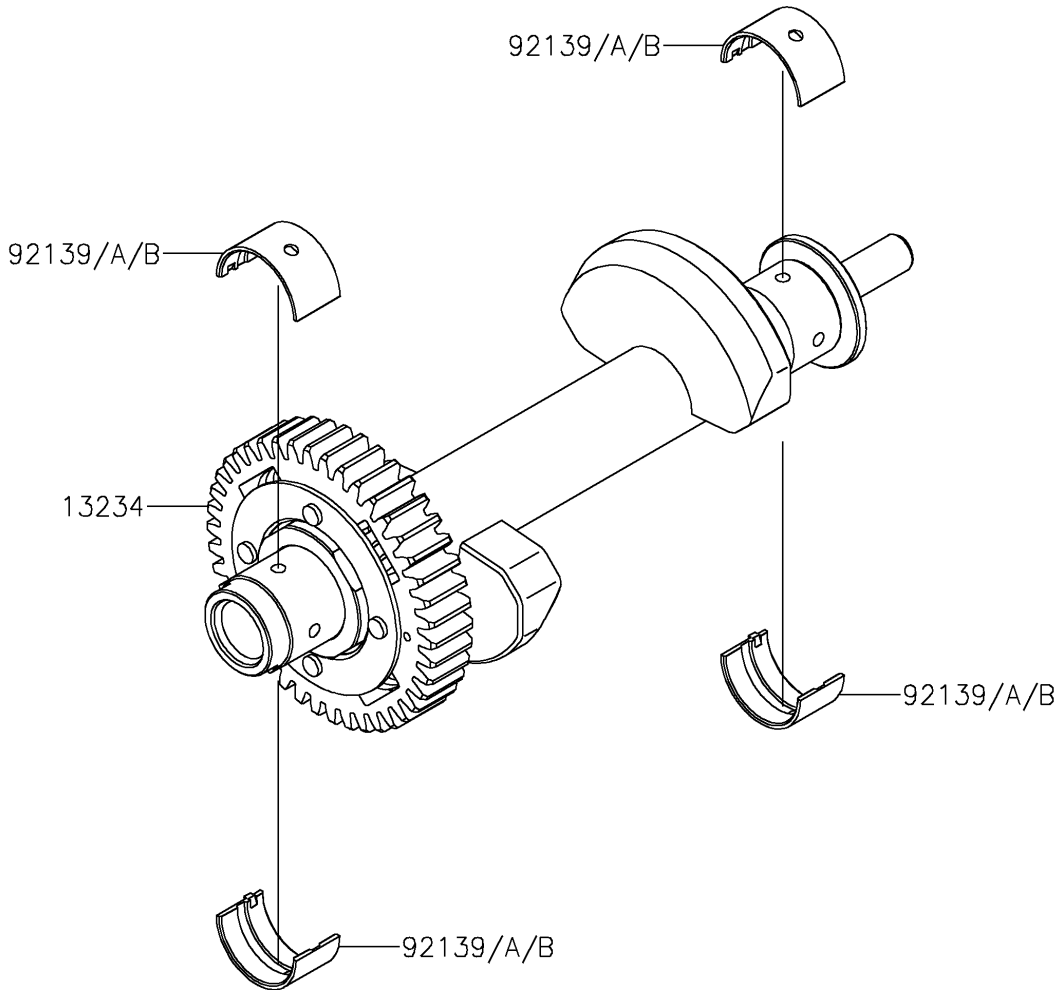

2020 VULCAN® S ABS SE PARTS DIAGRAM

Balancer

E1323

2020 VULCAN® S ABS SE PARTS LIST

Balancer

ITEM NAME	PART NUMBER	QUANTITY
SHAFT-COMP,BALANCER (Ref # 13234)	13234-0602	1
BUSHING,BALANCER,BLUE (Ref # 92139)	92139-0117	4
BUSHING,BALANCER,BLACK (Ref # 92139A)	92139-0118	AR
BUSHING,BALANCER,BROWN (Ref # 92139B)	92139-0119	AR