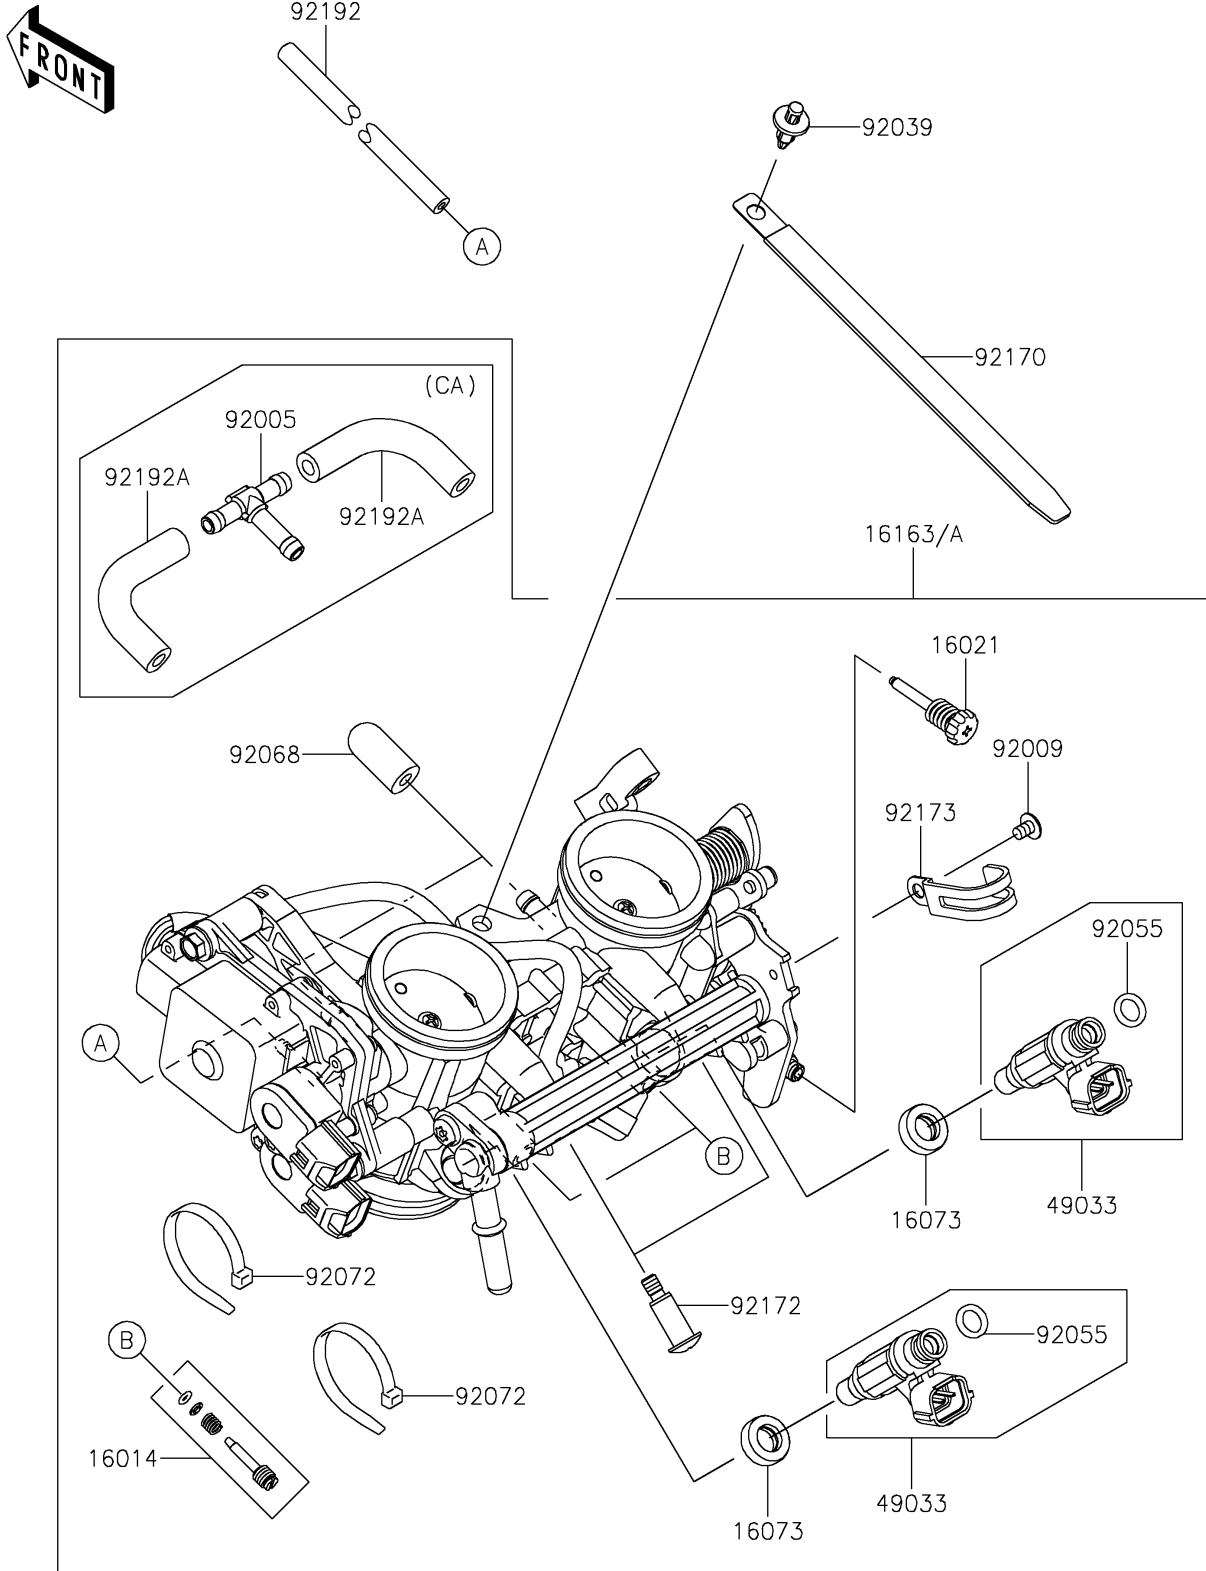

# 2020 VULCAN<sup>®</sup> S ABS PARTS DIAGRAM

Throttle

E1510

## 2020 VULCAN® S ABS PARTS LIST

### Throttle

ITEM NAME	PART NUMBER	QUANTITY
SCREW-PILOT AIR (Ref # 16014)	16014-0002	2
SCREW-THROTTLE STOP (Ref # 16021)	16021-0033	1
INSULATOR (Ref # 16073)	16073-3707	2
THROTTLE-ASSY (Ref # 16163A)	16163-0838	1
NOZZLE-INJECTION (Ref # 49033)	49033-0011	2
FITTING,3WAY (Ref # 92005)	92005-0730	1
SCREW,CLAMP (Ref # 92009)	92009-1860	1
RIVET (Ref # 92039)	92039-0068	1
RING-O,INJECTION NOZZLE (Ref # 92055)	92055-1622	2
BAND,SUB-HARNESS (Ref # 92072)	92072-0012	2
CLAMP,L=150 (Ref # 92170)	92170-1114	1
SCREW,PIPE INJECTION (Ref # 92172)	92172-0064	2
CLAMP (Ref # 92173)	92173-0288	1
TUBE,3X6.7X300 (Ref # 92192)	92192-0977	1
TUBE (Ref # 92192A)	92192-1045	2