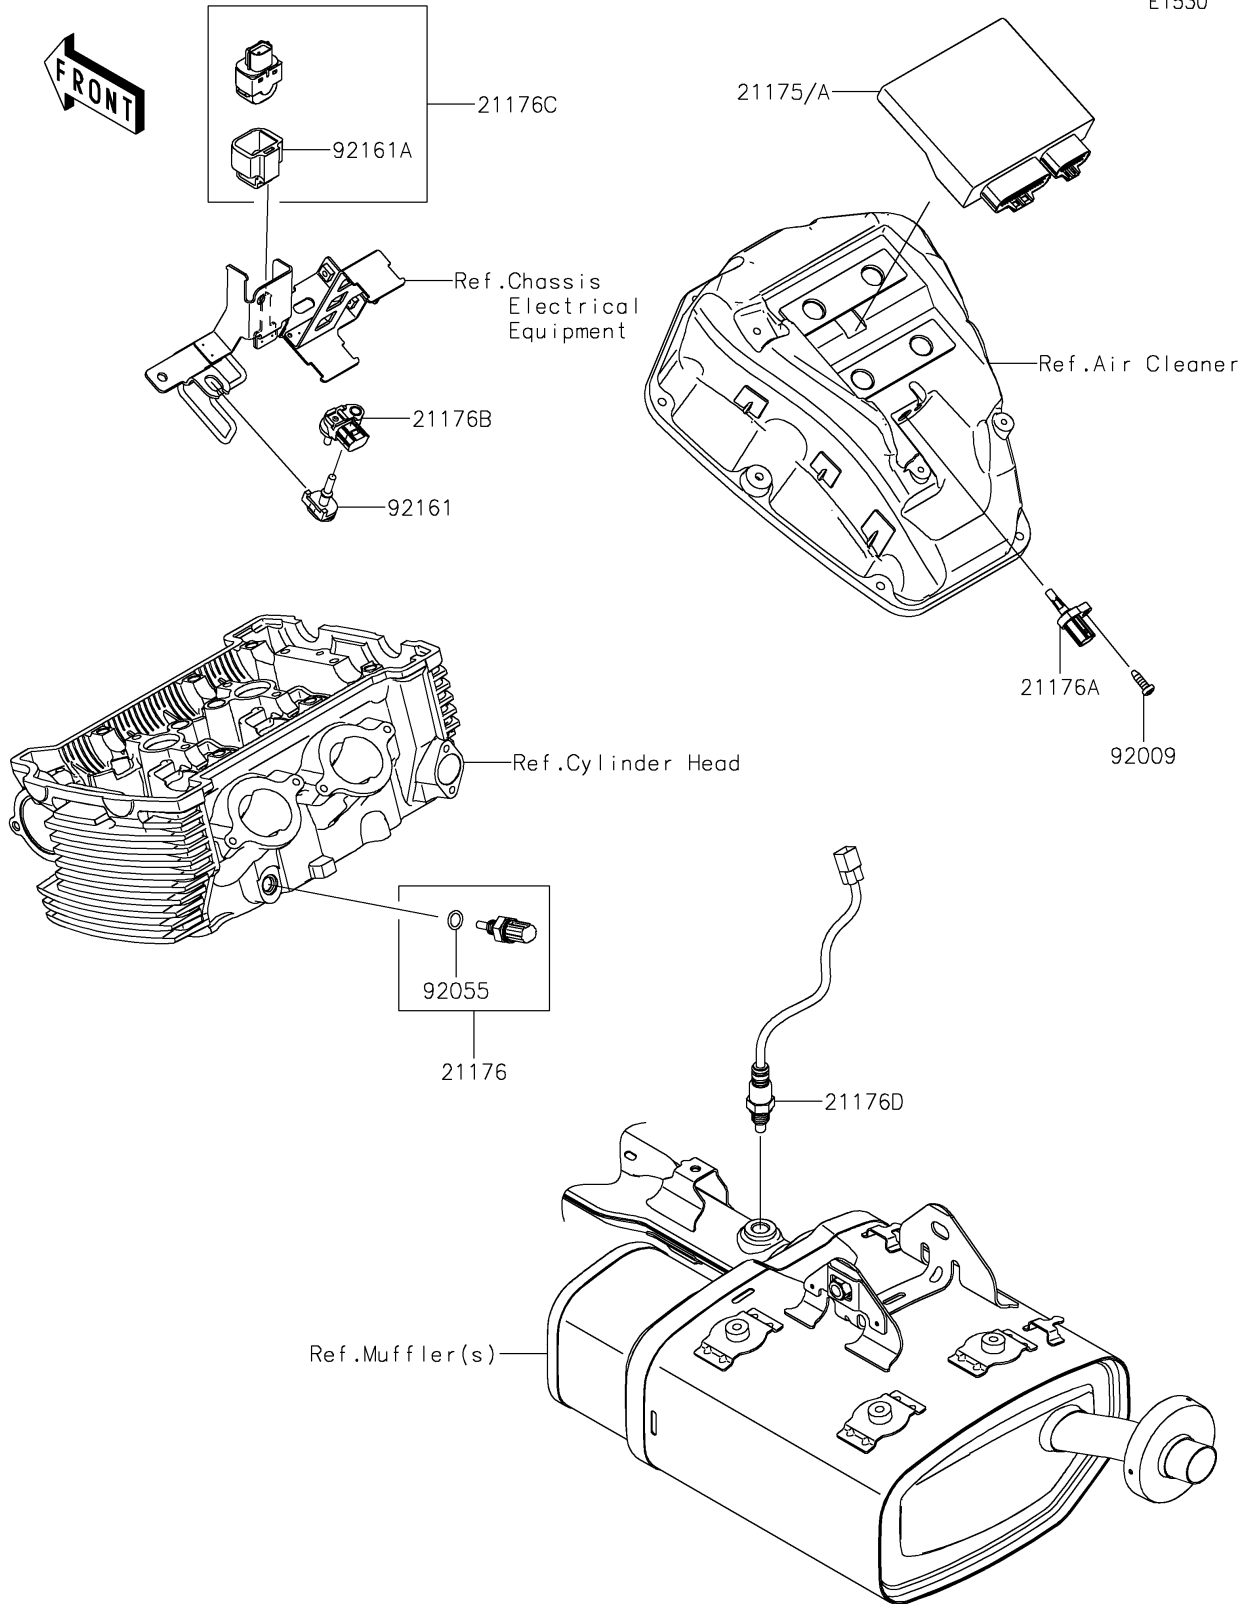

# 2020 VULCAN<sup>®</sup> S ABS PARTS DIAGRAM

Fuel Injection

E1530

## 2020 VULCAN® S ABS PARTS LIST

### Fuel Injection

ITEM NAME	PART NUMBER	QUANTITY
CONTROL UNIT-ELECTRONIC (Ref # 21175A)	21175-1197	1
SENSOR,WATER TEMP (Ref # 21176)	21176-0009	1
SENSOR,AIR TEMPERATURE (Ref # 21176A)	21176-0048	1
SENSOR,PRESSURE (Ref # 21176B)	21176-0111	1
SENSOR,VEHICLE-DOWN (Ref # 21176C)	21176-0704	1
SENSOR,OXYGEN (Ref # 21176D)	21176-0775	1
SCREW,TAPPING,5X16 (Ref # 92009)	92009-1984	1
RING-O,9.5X1.9 (Ref # 92055)	92055-0016	1
DAMPER (Ref # 92161)	92161-0673	1
DAMPER (Ref # 92161A)	92161-0951	1