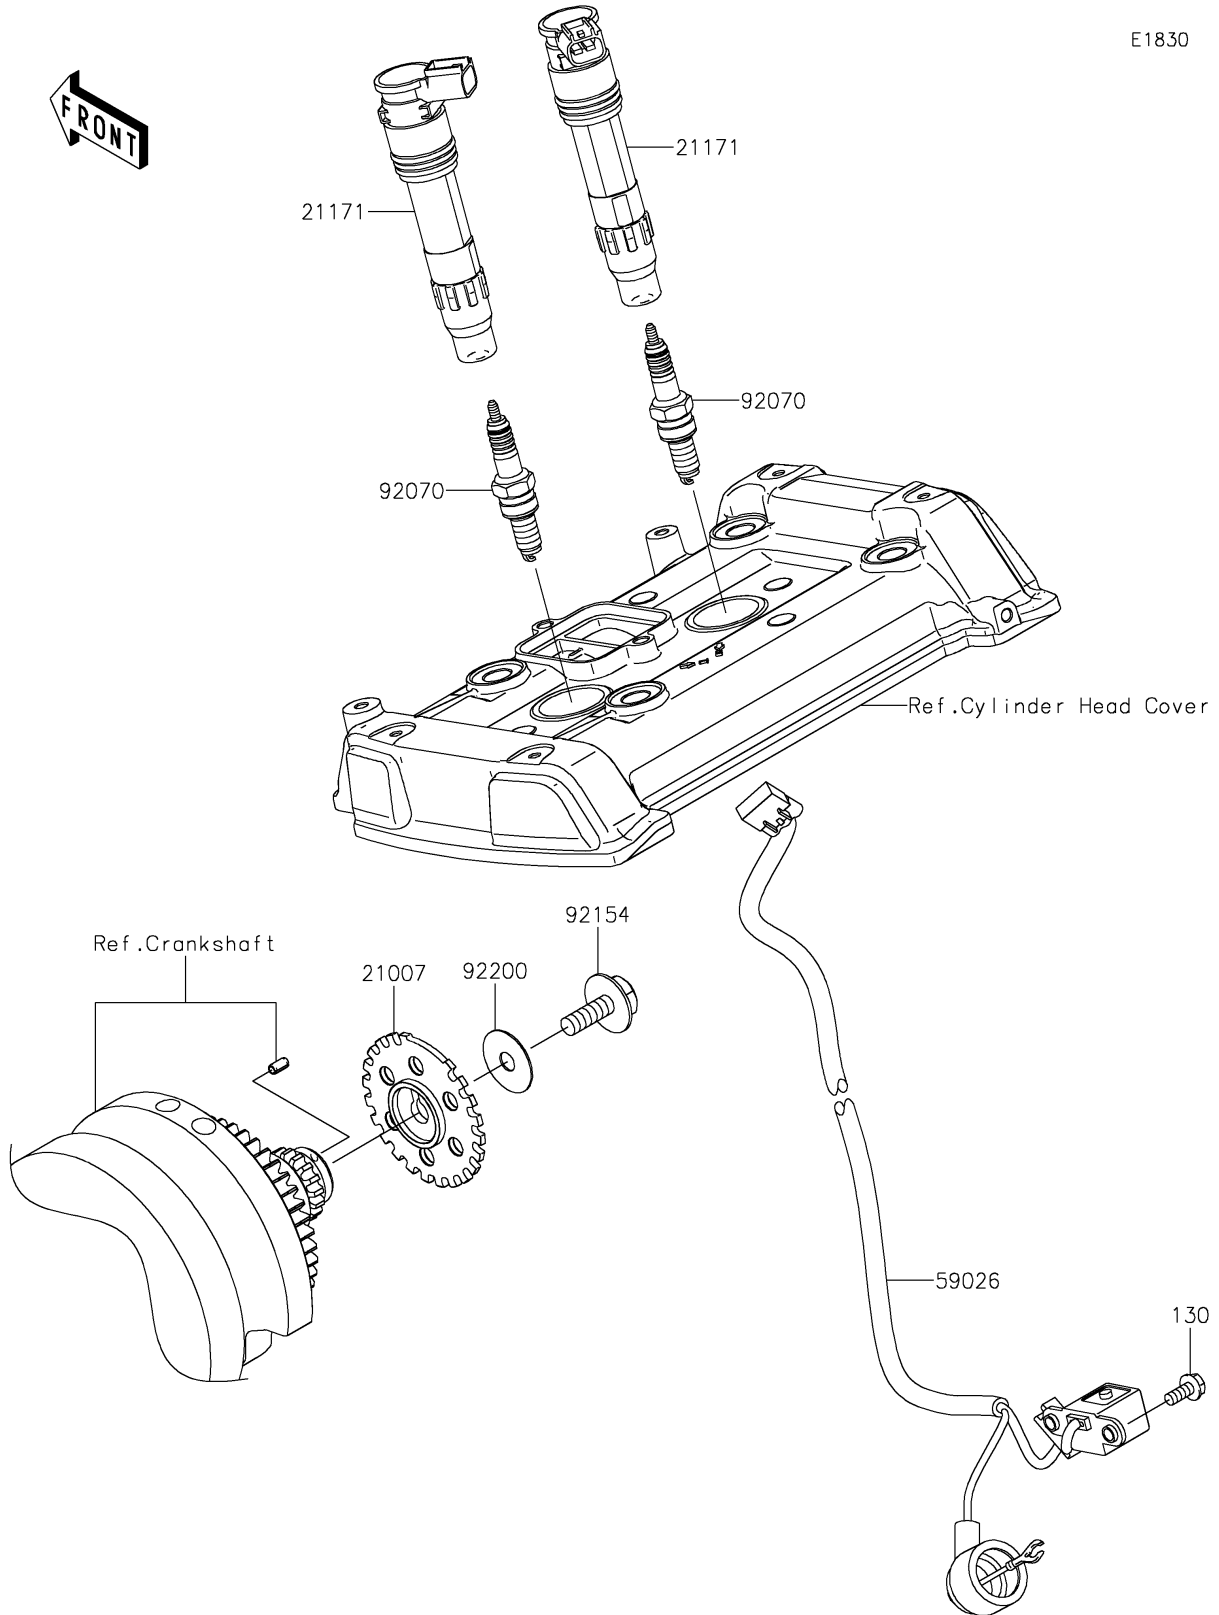

2019 VULCAN[®] S ABS PARTS DIAGRAM

Ignition System

E1830

2019 VULCAN® S ABS PARTS LIST

Ignition System

ITEM NAME	PART NUMBER	QUANTITY
BOLT-FLANGED,5X12 (Ref # 130)	130BA0512	2
ROTOR (Ref # 21007)	21007-0623	1
COIL-ASSY-IGNITION (Ref # 21171)	21171-0033	2
COIL-PULSING (Ref # 59026)	59026-0040	1
PLUG-SPARK,CR9EIA(NGK) (Ref # 92070)	92070-0014	2
BOLT,FLANGED,8X23 (Ref # 92154)	92154-0187	1
WASHER,8.5X28X0.8 (Ref # 92200)	92200-0274	1