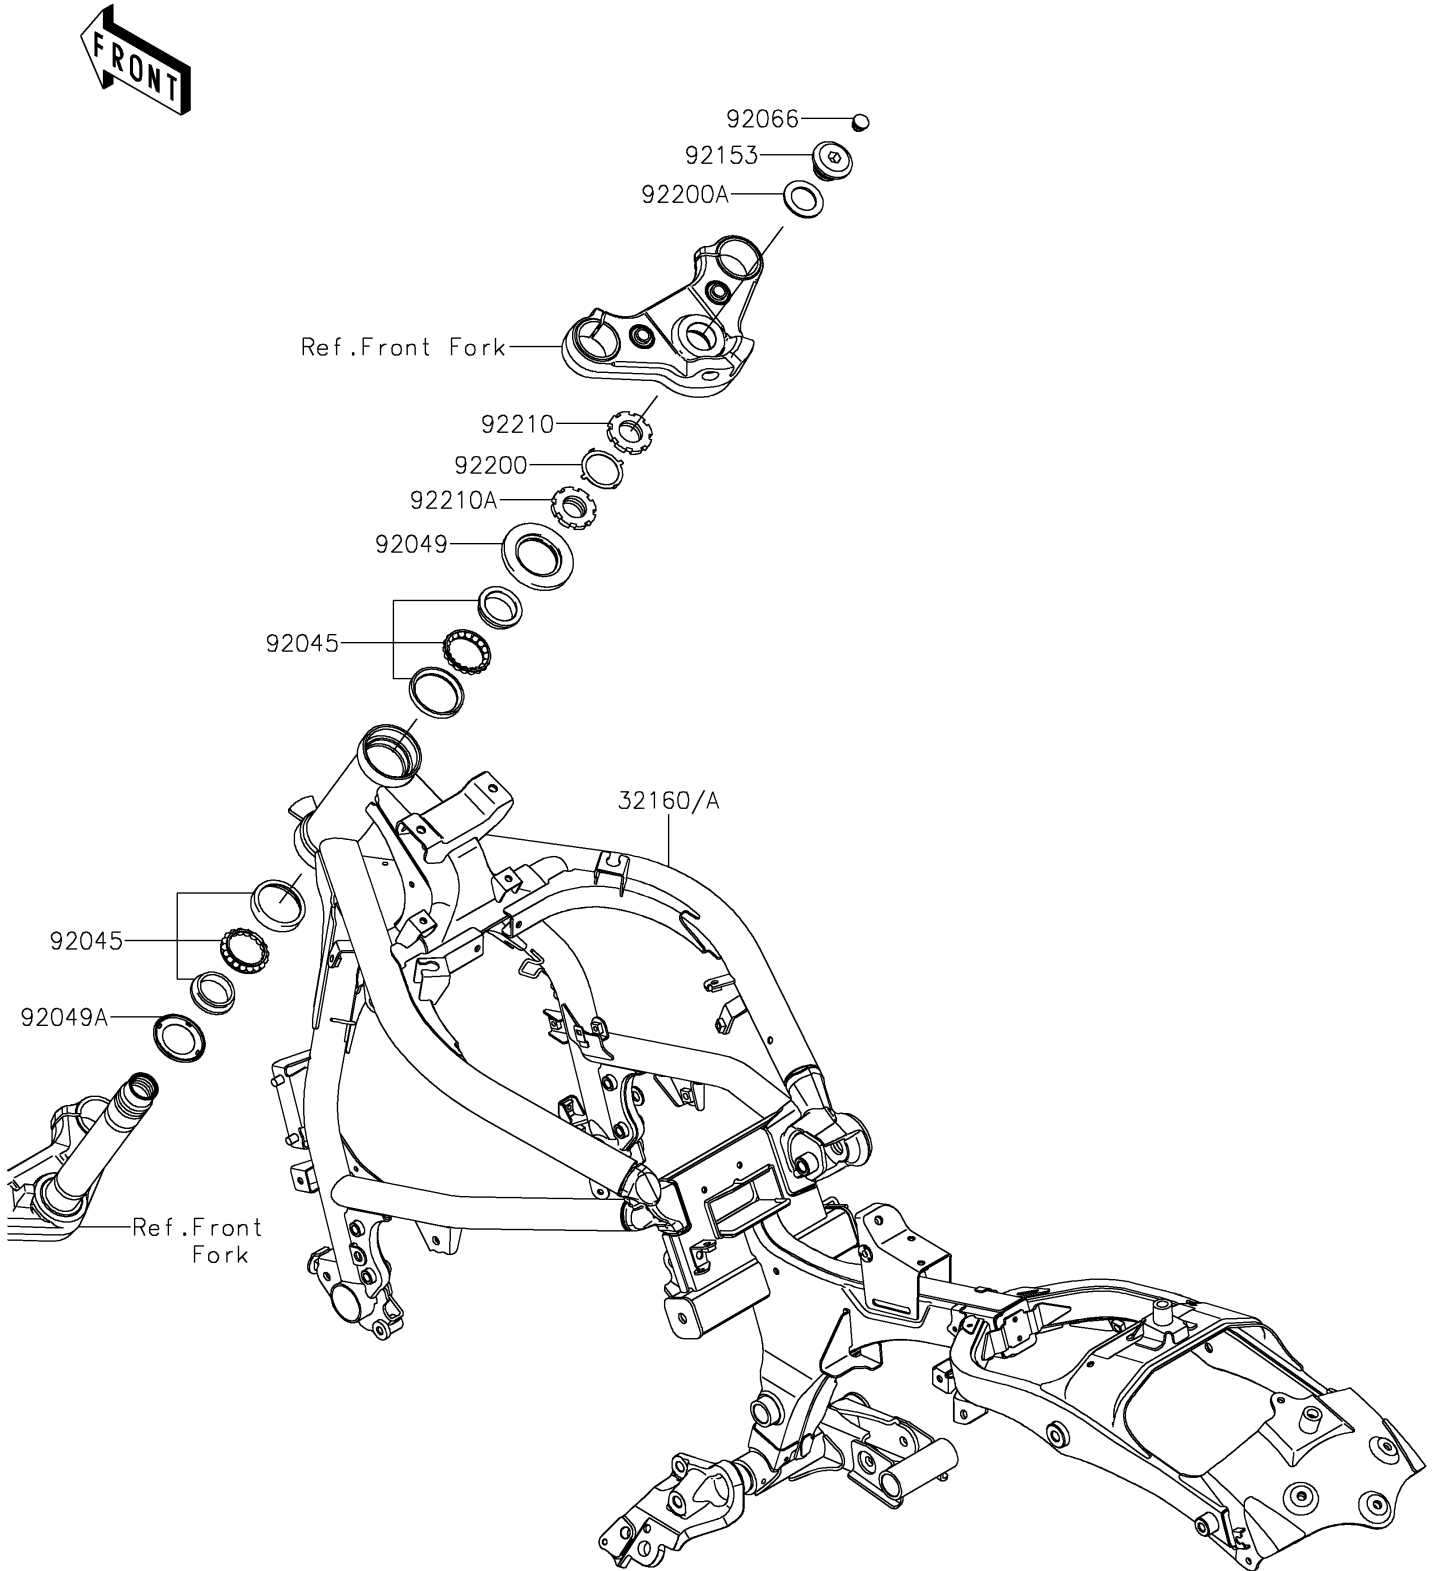

2020 VULCAN® S ABS SE PARTS DIAGRAM

Frame

F2120

2020 VULCAN® S ABS SE PARTS LIST

Frame

ITEM NAME	PART NUMBER	QUANTITY
FRAME-COMP,F.S.BLACK (Ref # 32160A)	32160-0765-18R	1
BEARING-BALL,SF07A17PX1V1 (Ref # 92045)	92045-1384	2
SEAL-OIL (Ref # 92049)	92049-0131	1
SEAL-OIL (Ref # 92049A)	92049-0137	1
PLUG (Ref # 92066)	92066-0071	1
BOLT,26MM (Ref # 92153)	92153-0474	1
WASHER (Ref # 92200)	92200-0036	1
WASHER,27X42X2.3 (Ref # 92200A)	92200-0753	1
NUT,STEERING STEM,35MM (Ref # 92210)	92210-0534	1
NUT,STEERING STEM,35MM (Ref # 92210A)	92210-0535	1