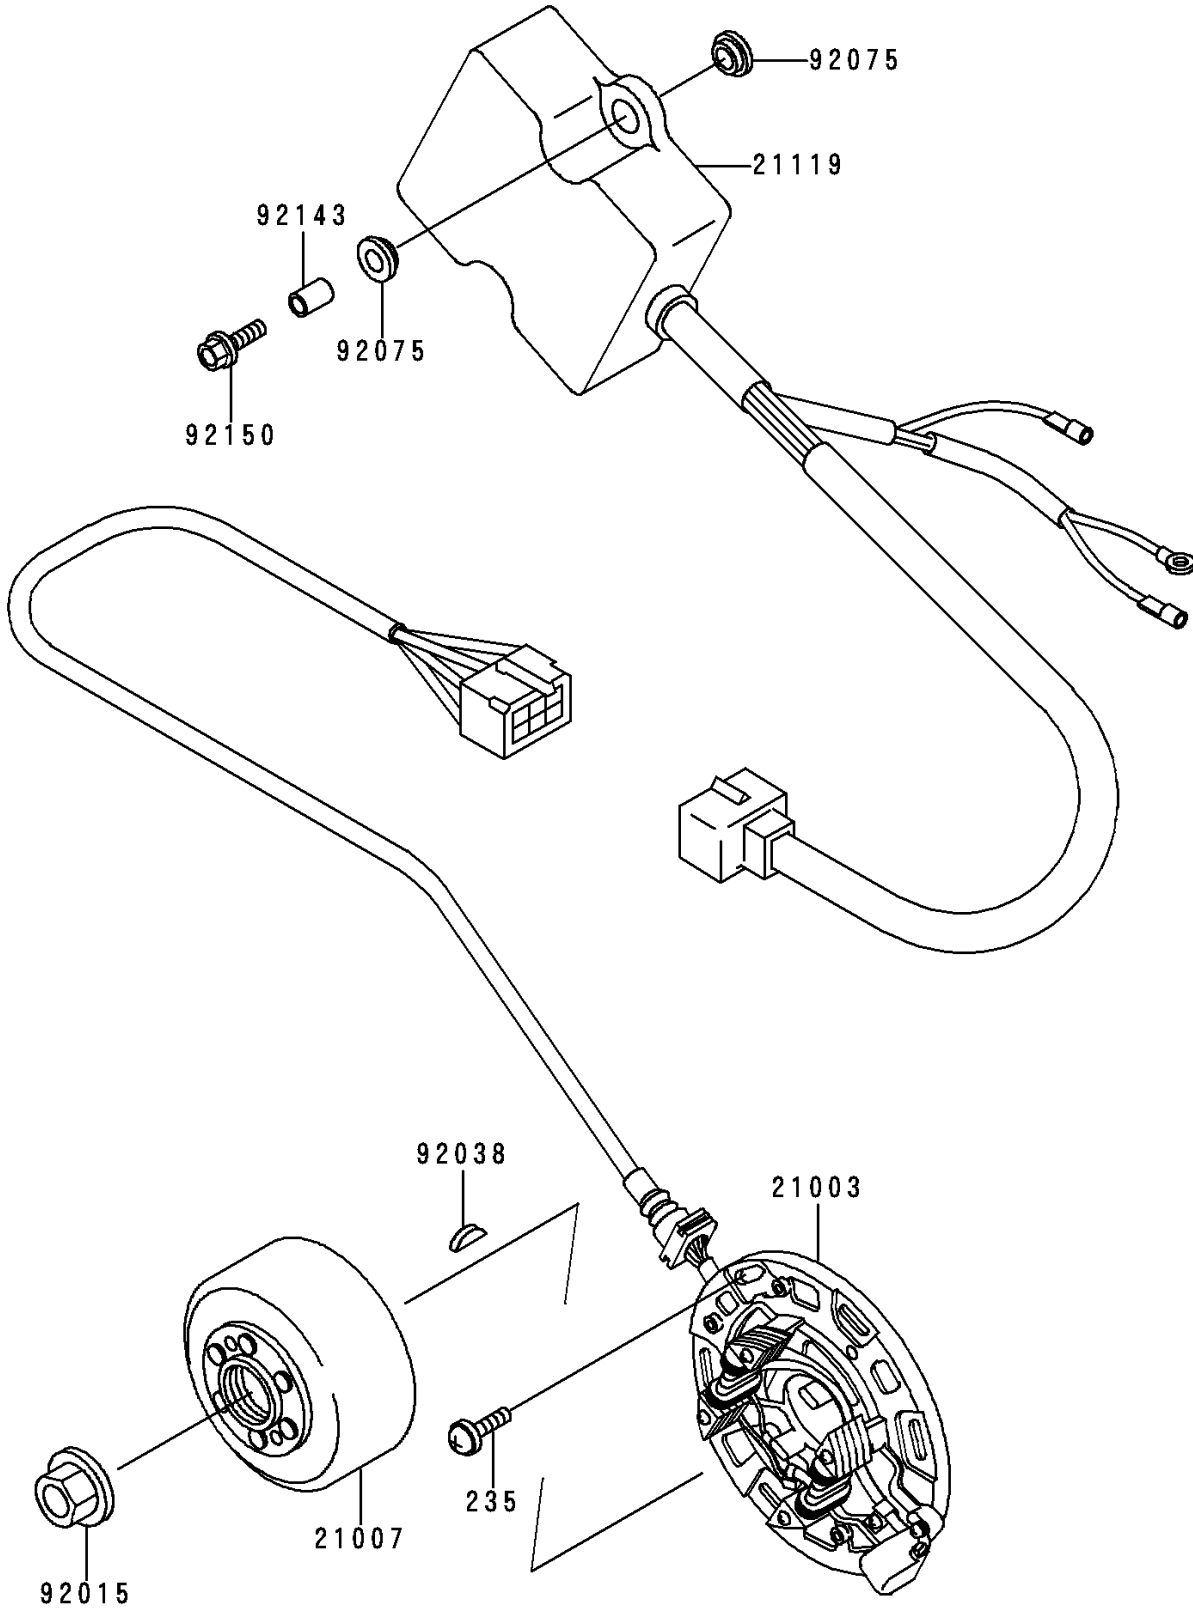

1995 KX250 PARTS DIAGRAM

Generator

E1810

1995 KX250 PARTS LIST

Generator

ITEM NAME	PART NUMBER	QUANTITY
SCREW-PAN-WP-CROS (Ref # 235)	235B0616	3
STATOR (Ref # 21003)	21003-1281	1
ROTOR,MAGNETO (Ref # 21007)	21007-1234	1
IGNITER (Ref # 21119)	21119-1431	1
NUT,FLANGED,12MM (Ref # 92015)	92015-1156	1
KEY,WOODRUFF (Ref # 92038)	92038-001	1
DAMPER,8MM (Ref # 92075)	92075-1138	4
COLLAR,6X8.5X13 (Ref # 92143)	92143-3715	2
BOLT,FLANGED,6X25 (Ref # 92150)	92150-1507	2