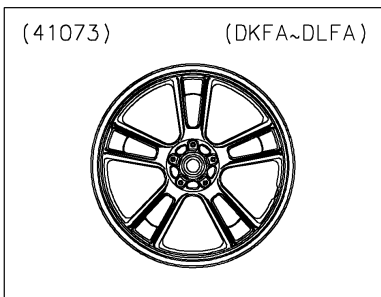

2020 VULCAN® S ABS PARTS DIAGRAM

Front Wheel

2020 VULCAN® S ABS PARTS LIST

Front Wheel

ITEM NAME	PART NUMBER	QUANTITY
AXLE,FR (Ref # 41068)	41068-0059	1
WHEEL-ASSY,FR,G.BLACK (Ref # 41073)	41073-0653-QT	1
BEARING-BALL,#6004UUC3 (Ref # 601)	601B6004UU	2
SEAL-OIL,BJN30427 (Ref # 92049)	92049-0130	2
COLLAR,20X30X15.5 (Ref # 92152)	92152-0946	2
COLLAR,20.2X28X115 (Ref # 92152A)	92152-0958	1