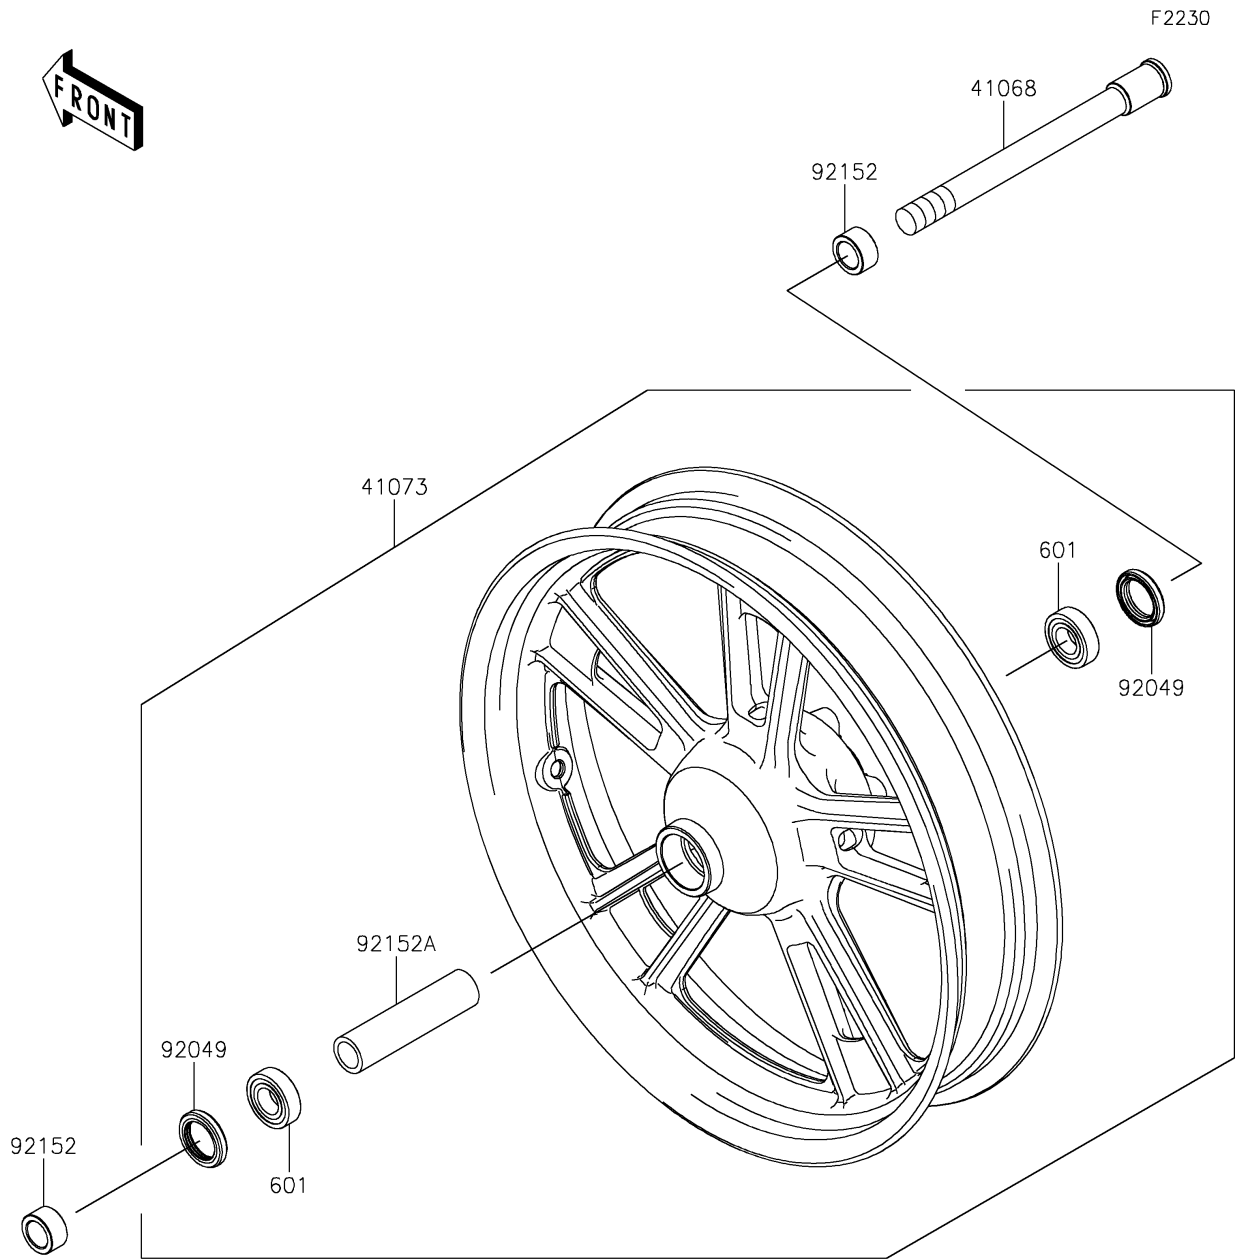

2020 VULCAN® S ABS PARTS DIAGRAM

Front Wheel

2020 VULCAN® S ABS PARTS LIST

Front Wheel

ITEM NAME	PART NUMBER	QUANTITY
AXLE,FR (Ref # 41068)	41068-0059	1
WHEEL-ASSY,FR,G.BLACK (Ref # 41073)	41073-0653-QT	1
BEARING-BALL,#6004UUC3 (Ref # 601)	601B6004UU	2
SEAL-OIL,BJN30427 (Ref # 92049)	92049-0130	2
COLLAR,20X30X15.5 (Ref # 92152)	92152-0946	2
COLLAR,20.2X28X115 (Ref # 92152A)	92152-0958	1