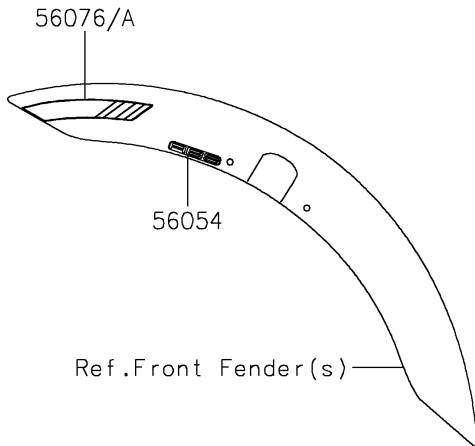

2020 VULCAN® S ABS SE PARTS DIAGRAM

Decals(M.S.Black)(DLF/DLFA)

F2861D

2020 VULCAN® S ABS SE PARTS LIST

Decals(M.S.Black)(DLF/DLFA)

ITEM NAME	PART NUMBER	QUANTITY
MARK,FR FENDER,ABS (Ref # 56054)	56054-1413	2
MARK,CLUTCH COVER,KAWASAKI (Ref # 56054A)	56054-1728	1
PATTERN,FR FENDER,LH (Ref # 56076)	56076-0528	1
PATTERN,FR FENDER,RH (Ref # 56076A)	56076-0529	1
PATTERN,FR WHEEL,BROWN,6X1497 (Ref # 56076B)	56076-0530	2
PATTERN,RR WHEEL,BROWN,6X1425 (Ref # 56076C)	56076-0531	2
PATTERN,COVER,LH (Ref # 56076D)	56076-0532	1
PATTERN,COVER,RH (Ref # 56076E)	56076-0533	1
PATTERN,RR FENDER,LH (Ref # 56076F)	56076-0534	1
PATTERN,RR FENDER,RH (Ref # 56076G)	56076-0535	1
RIM STRIPE APPLICATOR (Ref # 57001)	57001-1752	AR