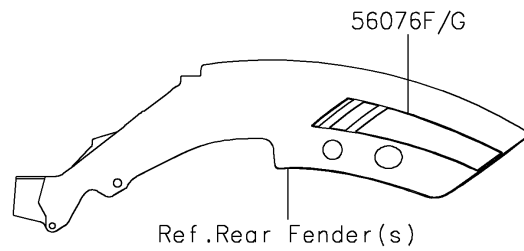

2020 VULCAN® S ABS SE PARTS DIAGRAM

Decals(M.S.Black)(DLF/DLFA)

F2861D

2020 VULCAN® S ABS SE PARTS LIST

Decals(M.S.Black)(DLF/DLFA)

ITEM NAME	PART NUMBER	QUANTITY
MARK,FR FENDER,ABS (Ref # 56054)	56054-1413	2
MARK,CLUTCH COVER,KAWASAKI (Ref # 56054A)	56054-1728	1
PATTERN,FR FENDER,LH (Ref # 56076)	56076-0528	1
PATTERN,FR FENDER,RH (Ref # 56076A)	56076-0529	1
PATTERN,FR WHEEL,BROWN,6X1497 (Ref # 56076B)	56076-0530	2
PATTERN,RR WHEEL,BROWN,6X1425 (Ref # 56076C)	56076-0531	2
PATTERN,COVER,LH (Ref # 56076D)	56076-0532	1
PATTERN,COVER,RH (Ref # 56076E)	56076-0533	1
PATTERN,RR FENDER,LH (Ref # 56076F)	56076-0534	1
PATTERN,RR FENDER,RH (Ref # 56076G)	56076-0535	1
RIM STRIPE APPLICATOR (Ref # 57001)	57001-1752	AR