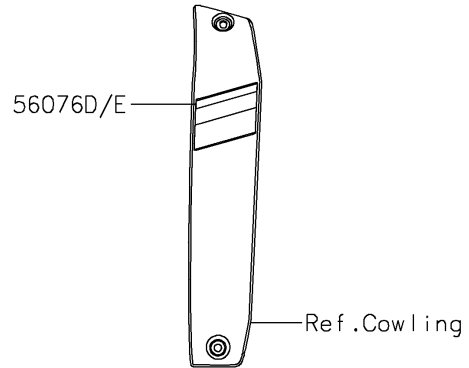

2020 VULCAN® S ABS SE PARTS DIAGRAM

Decals(M.S.Black)(DLF/DLFA)

F2861D

2020 VULCAN® S ABS SE PARTS LIST

Decals(M.S.Black)(DLF/DLFA)

ITEM NAME	PART NUMBER	QUANTITY
MARK,FR FENDER,ABS (Ref # 56054)	56054-1413	2
MARK,CLUTCH COVER,KAWASAKI (Ref # 56054A)	56054-1728	1
PATTERN,FR FENDER,LH (Ref # 56076)	56076-0528	1
PATTERN,FR FENDER,RH (Ref # 56076A)	56076-0529	1
PATTERN,FR WHEEL,BROWN,6X1497 (Ref # 56076B)	56076-0530	2
PATTERN,RR WHEEL,BROWN,6X1425 (Ref # 56076C)	56076-0531	2
PATTERN,COVER,LH (Ref # 56076D)	56076-0532	1
PATTERN,COVER,RH (Ref # 56076E)	56076-0533	1
PATTERN,RR FENDER,LH (Ref # 56076F)	56076-0534	1
PATTERN,RR FENDER,RH (Ref # 56076G)	56076-0535	1
RIM STRIPE APPLICATOR (Ref # 57001)	57001-1752	AR