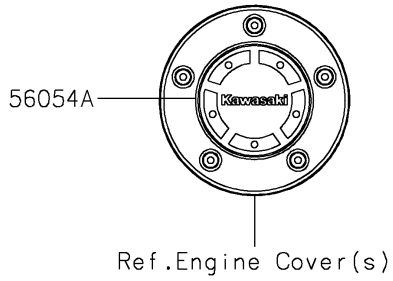

2020 VULCAN® S ABS SE PARTS DIAGRAM

Decals(M.S.Black)(DLF/DLFA)

F2861D

2020 VULCAN® S ABS SE PARTS LIST

Decals(M.S.Black)(DLF/DLFA)

ITEM NAME	PART NUMBER	QUANTITY
MARK,FR FENDER,ABS (Ref # 56054)	56054-1413	2
MARK,CLUTCH COVER,KAWASAKI (Ref # 56054A)	56054-1728	1
PATTERN,FR FENDER,LH (Ref # 56076)	56076-0528	1
PATTERN,FR FENDER,RH (Ref # 56076A)	56076-0529	1
PATTERN,FR WHEEL,BROWN,6X1497 (Ref # 56076B)	56076-0530	2
PATTERN,RR WHEEL,BROWN,6X1425 (Ref # 56076C)	56076-0531	2
PATTERN,COVER,LH (Ref # 56076D)	56076-0532	1
PATTERN,COVER,RH (Ref # 56076E)	56076-0533	1
PATTERN,RR FENDER,LH (Ref # 56076F)	56076-0534	1
PATTERN,RR FENDER,RH (Ref # 56076G)	56076-0535	1
RIM STRIPE APPLICATOR (Ref # 57001)	57001-1752	AR