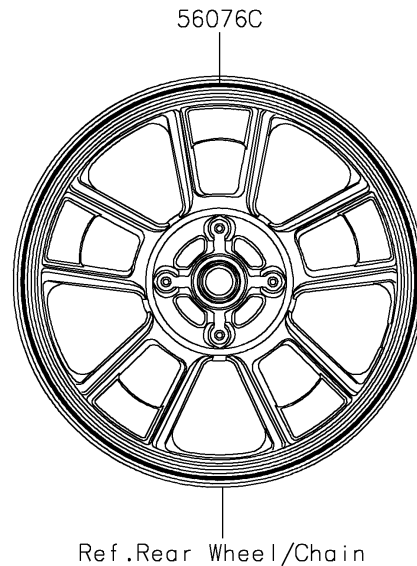

2020 VULCAN® S ABS SE PARTS DIAGRAM

Decals(M.S.Black)(DLF/DLFA)

F2861D

2020 VULCAN® S ABS SE PARTS LIST

Decals(M.S.Black)(DLF/DLFA)

ITEM NAME	PART NUMBER	QUANTITY
MARK,FR FENDER,ABS (Ref # 56054)	56054-1413	2
MARK,CLUTCH COVER,KAWASAKI (Ref # 56054A)	56054-1728	1
PATTERN,FR FENDER,LH (Ref # 56076)	56076-0528	1
PATTERN,FR FENDER,RH (Ref # 56076A)	56076-0529	1
PATTERN,FR WHEEL,BROWN,6X1497 (Ref # 56076B)	56076-0530	2
PATTERN,RR WHEEL,BROWN,6X1425 (Ref # 56076C)	56076-0531	2
PATTERN,COVER,LH (Ref # 56076D)	56076-0532	1
PATTERN,COVER,RH (Ref # 56076E)	56076-0533	1
PATTERN,RR FENDER,LH (Ref # 56076F)	56076-0534	1
PATTERN,RR FENDER,RH (Ref # 56076G)	56076-0535	1
RIM STRIPE APPLICATOR (Ref # 57001)	57001-1752	AR