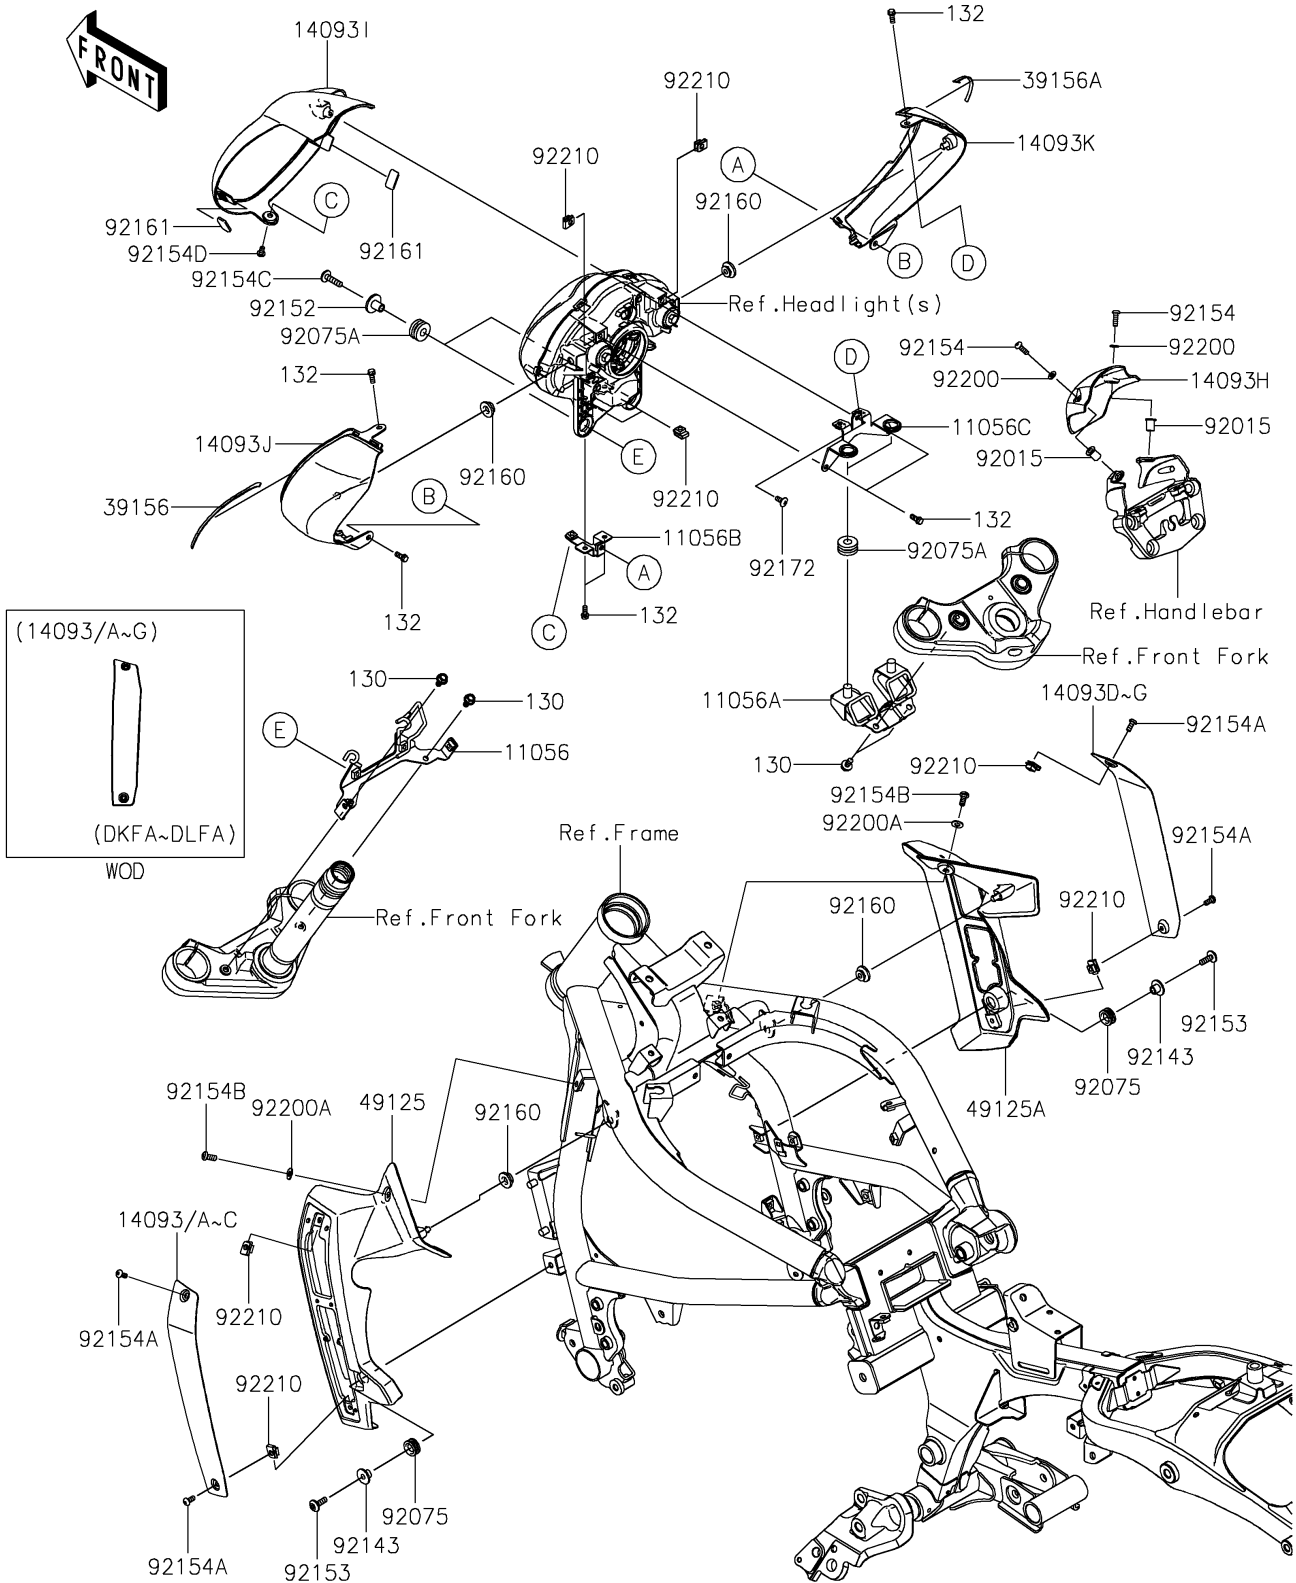

# 2019 VULCAN® S ABS PARTS DIAGRAM

Cowling

F2871

### Cowling

ITEM NAME	PART NUMBER	QUANTITY
BRACKET,HEAD LAMP,LWR (Ref # 11056)	11056-4110	1
BRACKET,HEAD LAMP,UPP (Ref # 11056A)	11056-4380	1
BRACKET,HEAD LAMP COVER,LWR (Ref # 11056B)	11056-4384	1
BRACKET,HEAD LAMP COVER,UPP (Ref # 11056C)	11056-4385	1
COVER,SHROUD,LH,EBONY (Ref # 14093C)	14093-0113-H8	1
COVER,SHROUD,RH,EBONY (Ref # 14093G)	14093-0114-H8	1
COVER,METER (Ref # 14093H)	14093-0128	1
COVER,HEAD LAMP,EBONY (Ref # 14093I)	14093-0339-H8	1
COVER,HEAD LAMP,LH,F.EBONY (Ref # 14093J)	14093-0496-45L	1
COVER,HEAD LAMP,RH,F.EBONY (Ref # 14093K)	14093-0497-45L	1
PAD,HEAD LAMP COVER,LH (Ref # 39156)	39156-2120	1
PAD,HEAD LAMP COVER,RH (Ref # 39156A)	39156-2121	1
SHROUD,LH (Ref # 49125)	49125-0586	1
SHROUD,RH (Ref # 49125A)	49125-0587	1
NUT,WELL,5MM (Ref # 92015)	92015-1757	2
DAMPER (Ref # 92075)	92075-1634	2
DAMPER,10X24X12 (Ref # 92075A)	92075-1690	4
COLLAR (Ref # 92143)	92143-1962	2
COLLAR,6.5X24X15.3 (Ref # 92152)	92152-2106	2
BOLT,6X18 (Ref # 92153)	92153-0816	2
BOLT,SOCKET,5X16 (Ref # 92154)	92154-1470	2
BOLT,SOCKET,5X12 (Ref # 92154A)	92154-1471	4
BOLT,SOCKET,6X14 (Ref # 92154B)	92154-1512	2
BOLT,SOCKET,6X25 (Ref # 92154C)	92154-1532	2
BOLT,SOCKET,5X10 (Ref # 92154D)	92154-1547	1
DAMPER (Ref # 92160)	92160-1613	4
DAMPER,12X23 (Ref # 92161)	92161-1367	2
SCREW,5X12 (Ref # 92172)	92172-0821	1
BOLT-FLANGED,6X12 (Ref # 130)	130BB0612	4

## 2019 VULCAN® S ABS PARTS LIST

### Cowling

ITEM NAME	PART NUMBER	QUANTITY
BOLT-FLANGED-SMALL,5X12 (Ref # 132)	132BB0512	7
WASHER,5.3X11X1 (Ref # 92200)	92200-0973	2
WASHER,6.5X14X1 (Ref # 92200A)	92200-1388	2
NUT,PLATE,5MM (Ref # 92210)	92210-0935	8