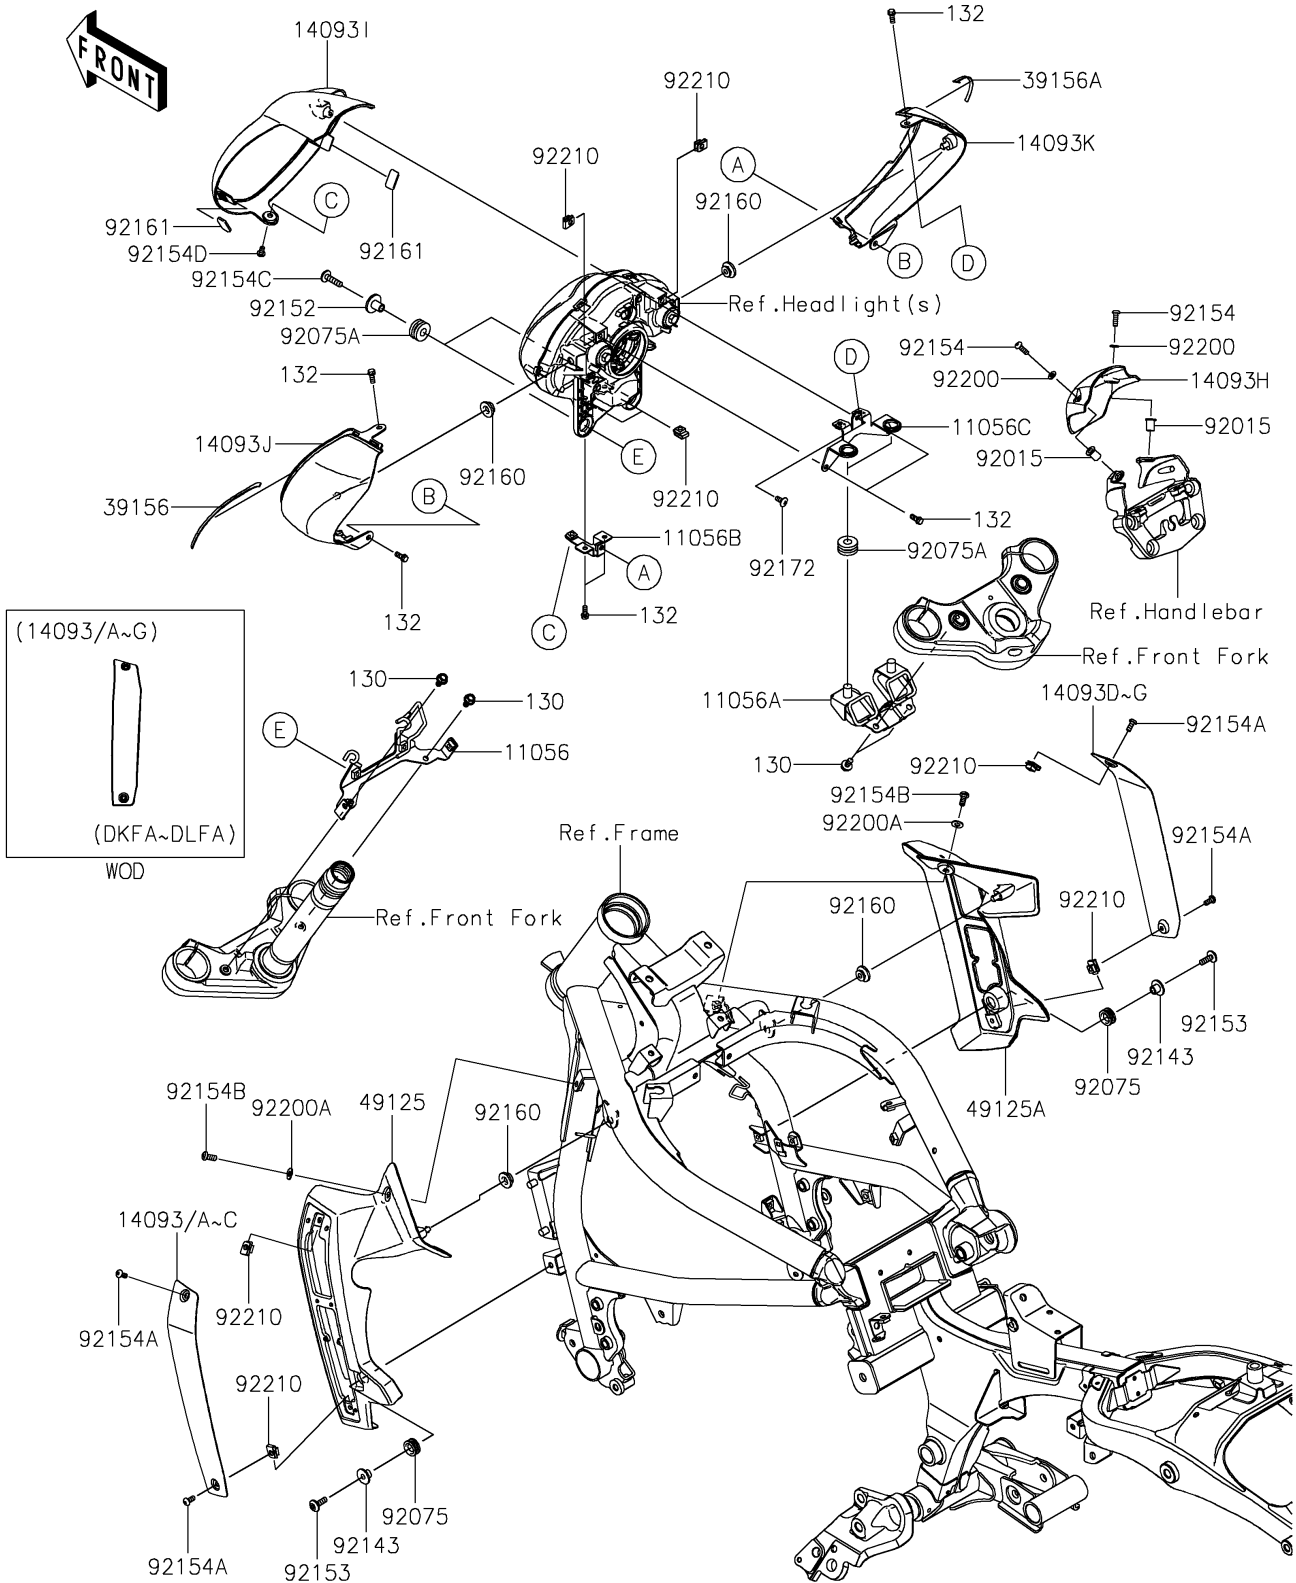

2019 VULCAN® S ABS PARTS DIAGRAM

Cowling

F2871

2019 VULCAN® S ABS PARTS LIST

Cowling

ITEM NAME	PART NUMBER	QUANTITY
BRACKET,HEAD LAMP,LWR (Ref # 11056)	11056-4110	1
BRACKET,HEAD LAMP,UPP (Ref # 11056A)	11056-4380	1
BRACKET,HEAD LAMP COVER,LWR (Ref # 11056B)	11056-4384	1
BRACKET,HEAD LAMP COVER,UPP (Ref # 11056C)	11056-4385	1
COVER,SHROUD,LH,M.M.C.GREEN (Ref # 14093)	14093-0113-36T	1
COVER,SHROUD,LH,EBONY (Ref # 14093C)	14093-0113-H8	1
COVER,SHROUD,RH,M.M.C.GREEN (Ref # 14093D)	14093-0114-36T	1
COVER,SHROUD,RH,EBONY (Ref # 14093G)	14093-0114-H8	1
COVER,METER (Ref # 14093H)	14093-0128	1
COVER,HEAD LAMP,EBONY (Ref # 14093I)	14093-0339-H8	1
COVER,HEAD LAMP,LH,F.EBONY (Ref # 14093J)	14093-0496-45L	1
COVER,HEAD LAMP,RH,F.EBONY (Ref # 14093K)	14093-0497-45L	1
PAD,HEAD LAMP COVER,LH (Ref # 39156)	39156-2120	1
PAD,HEAD LAMP COVER,RH (Ref # 39156A)	39156-2121	1
SHROUD,LH (Ref # 49125)	49125-0586	1
SHROUD,RH (Ref # 49125A)	49125-0587	1
NUT,WELL,5MM (Ref # 92015)	92015-1757	2
DAMPER (Ref # 92075)	92075-1634	2
DAMPER,10X24X12 (Ref # 92075A)	92075-1690	4
COLLAR (Ref # 92143)	92143-1962	2
COLLAR,6.5X24X15.3 (Ref # 92152)	92152-2106	2
BOLT,6X18 (Ref # 92153)	92153-0816	2
BOLT,SOCKET,5X16 (Ref # 92154)	92154-1470	2
BOLT,SOCKET,5X12 (Ref # 92154A)	92154-1471	4
BOLT,SOCKET,6X14 (Ref # 92154B)	92154-1512	2
BOLT,SOCKET,6X25 (Ref # 92154C)	92154-1532	2
BOLT,SOCKET,5X10 (Ref # 92154D)	92154-1547	1
DAMPER (Ref # 92160)	92160-1613	4
DAMPER,12X23 (Ref # 92161)	92161-1367	2

2019 VULCAN® S ABS PARTS LIST

Cowling

ITEM NAME	PART NUMBER	QUANTITY
SCREW,5X12 (Ref # 92172)	92172-0821	1
BOLT-FLANGED,6X12 (Ref # 130)	130BB0612	4
BOLT-FLANGED-SMALL,5X12 (Ref # 132)	132BB0512	7
WASHER,5.3X11X1 (Ref # 92200)	92200-0973	2
WASHER,6.5X14X1 (Ref # 92200A)	92200-1388	2
NUT,PLATE,5MM (Ref # 92210)	92210-0935	8