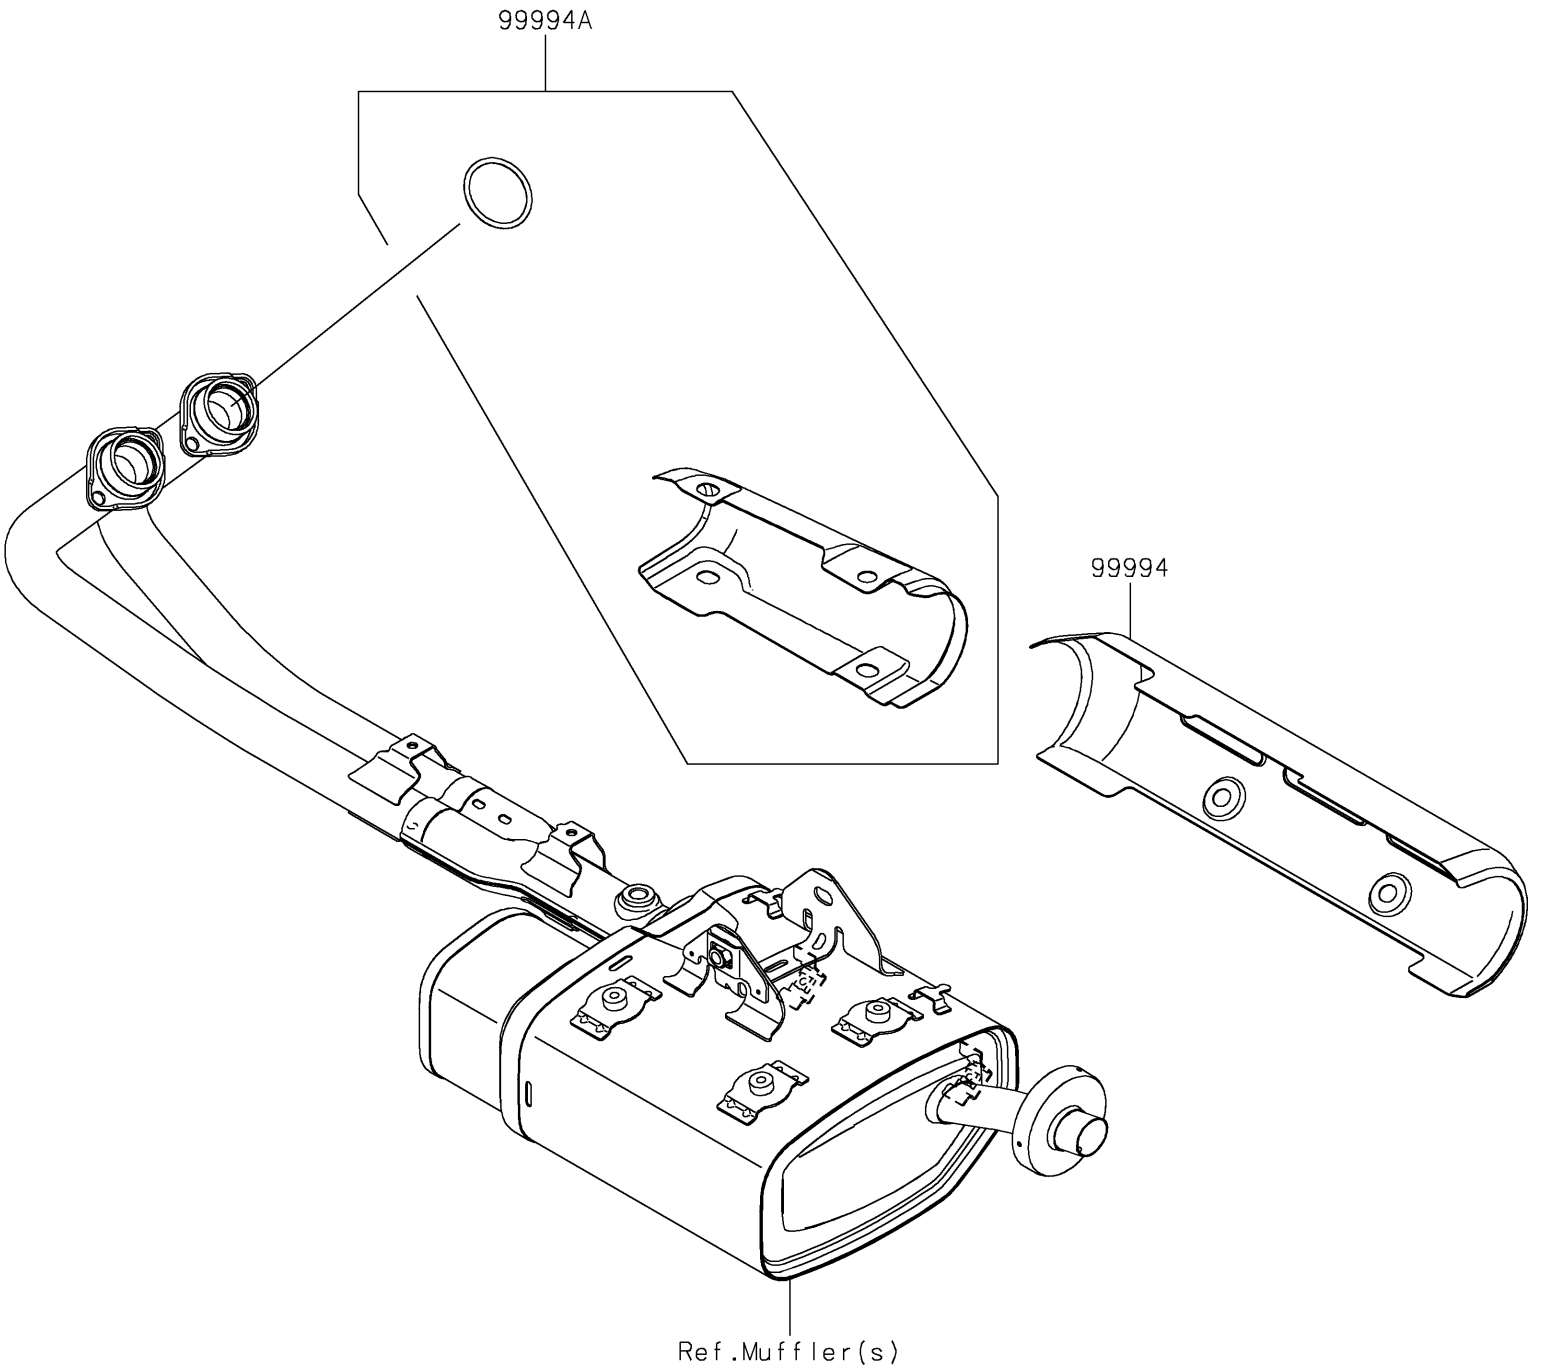

2020 VULCAN® S ABS SE PARTS DIAGRAM

Accessory(Muffler Cover)

F2910

2020 VULCAN® S ABS SE PARTS LIST

Accessory(Muffler Cover)

ITEM NAME	PART NUMBER	QUANTITY
KIT-ACCESSORY,COVER,MUFFLER (Ref # 99994)	99994-0578	1
KIT-ACCESSORY,COVER,EX-PIPE (Ref # 99994A)	99994-0579	1