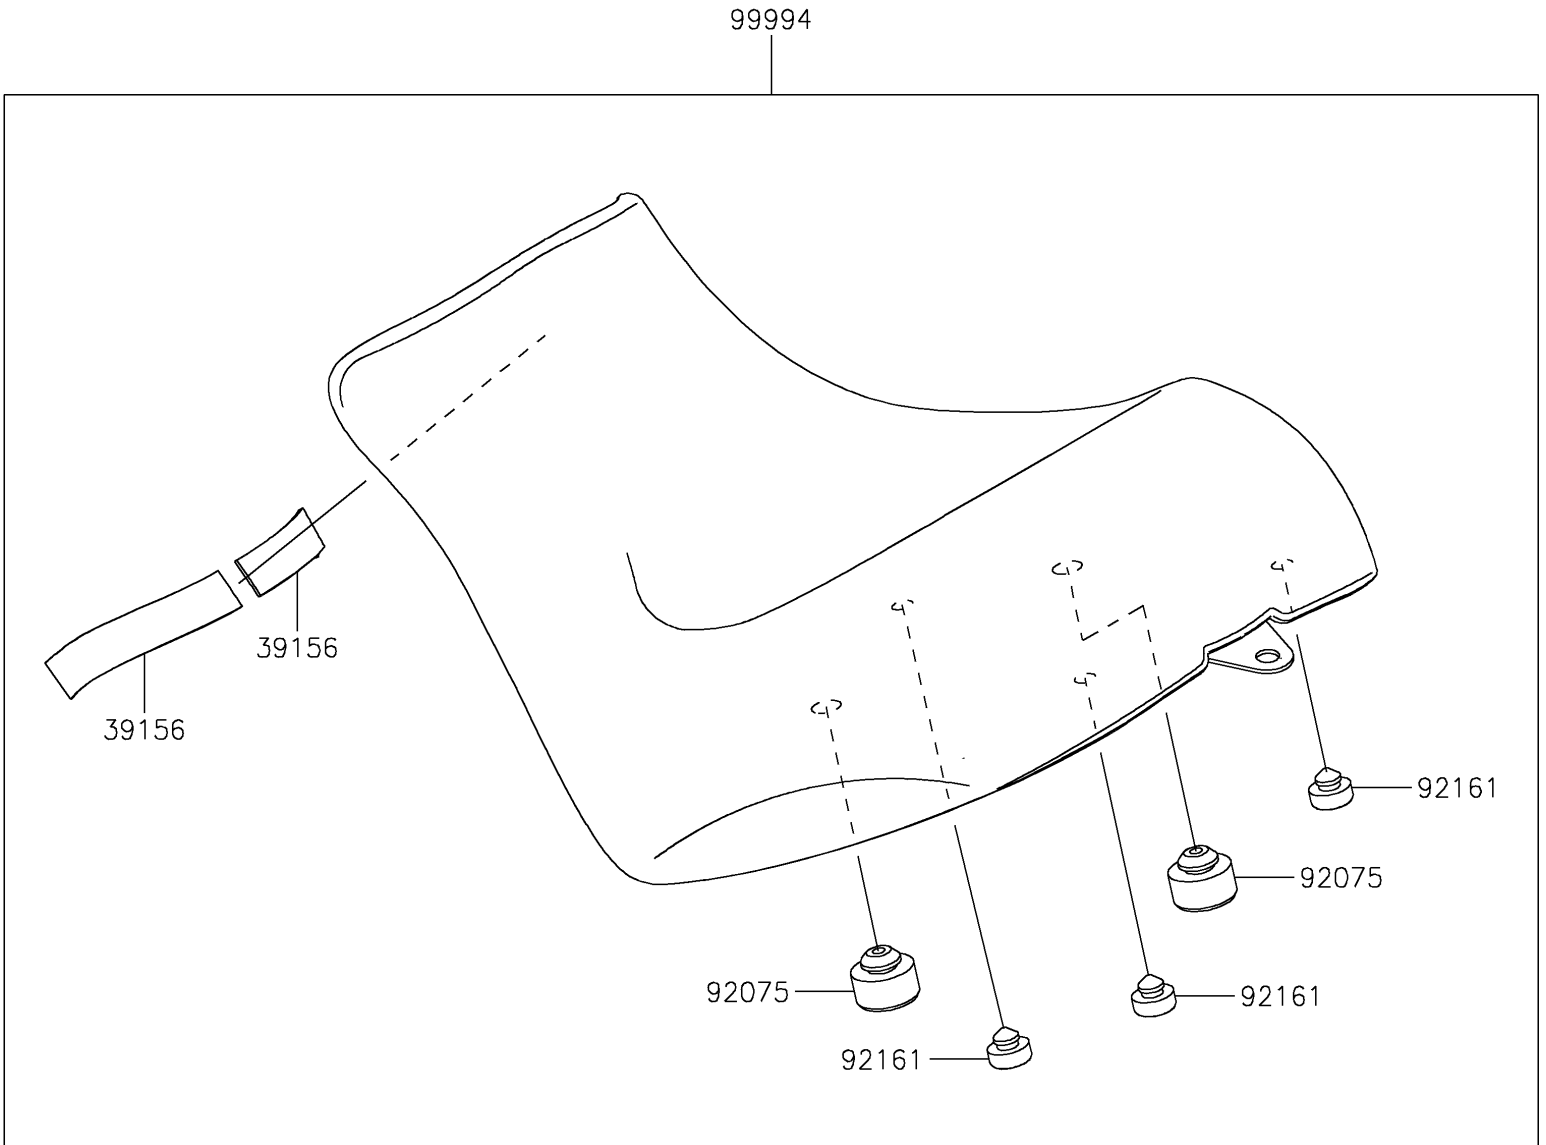

# 2019 VULCAN® S ABS PARTS DIAGRAM

Accessory(Reduced Reach Seat)

F2910E

## 2019 VULCAN® S ABS PARTS LIST

Accessory(Reduced Reach Seat)

ITEM NAME	PART NUMBER	QUANTITY
PAD,20X100X2 (Ref # 39156)	39156-1934	2
DAMPER (Ref # 92075)	92075-015	2
DAMPER,10X20X8 (Ref # 92161)	92161-0855	3
KIT-ACC,REDUCED REACH SEAT,FR (Ref # 99994)	99994-0876	1