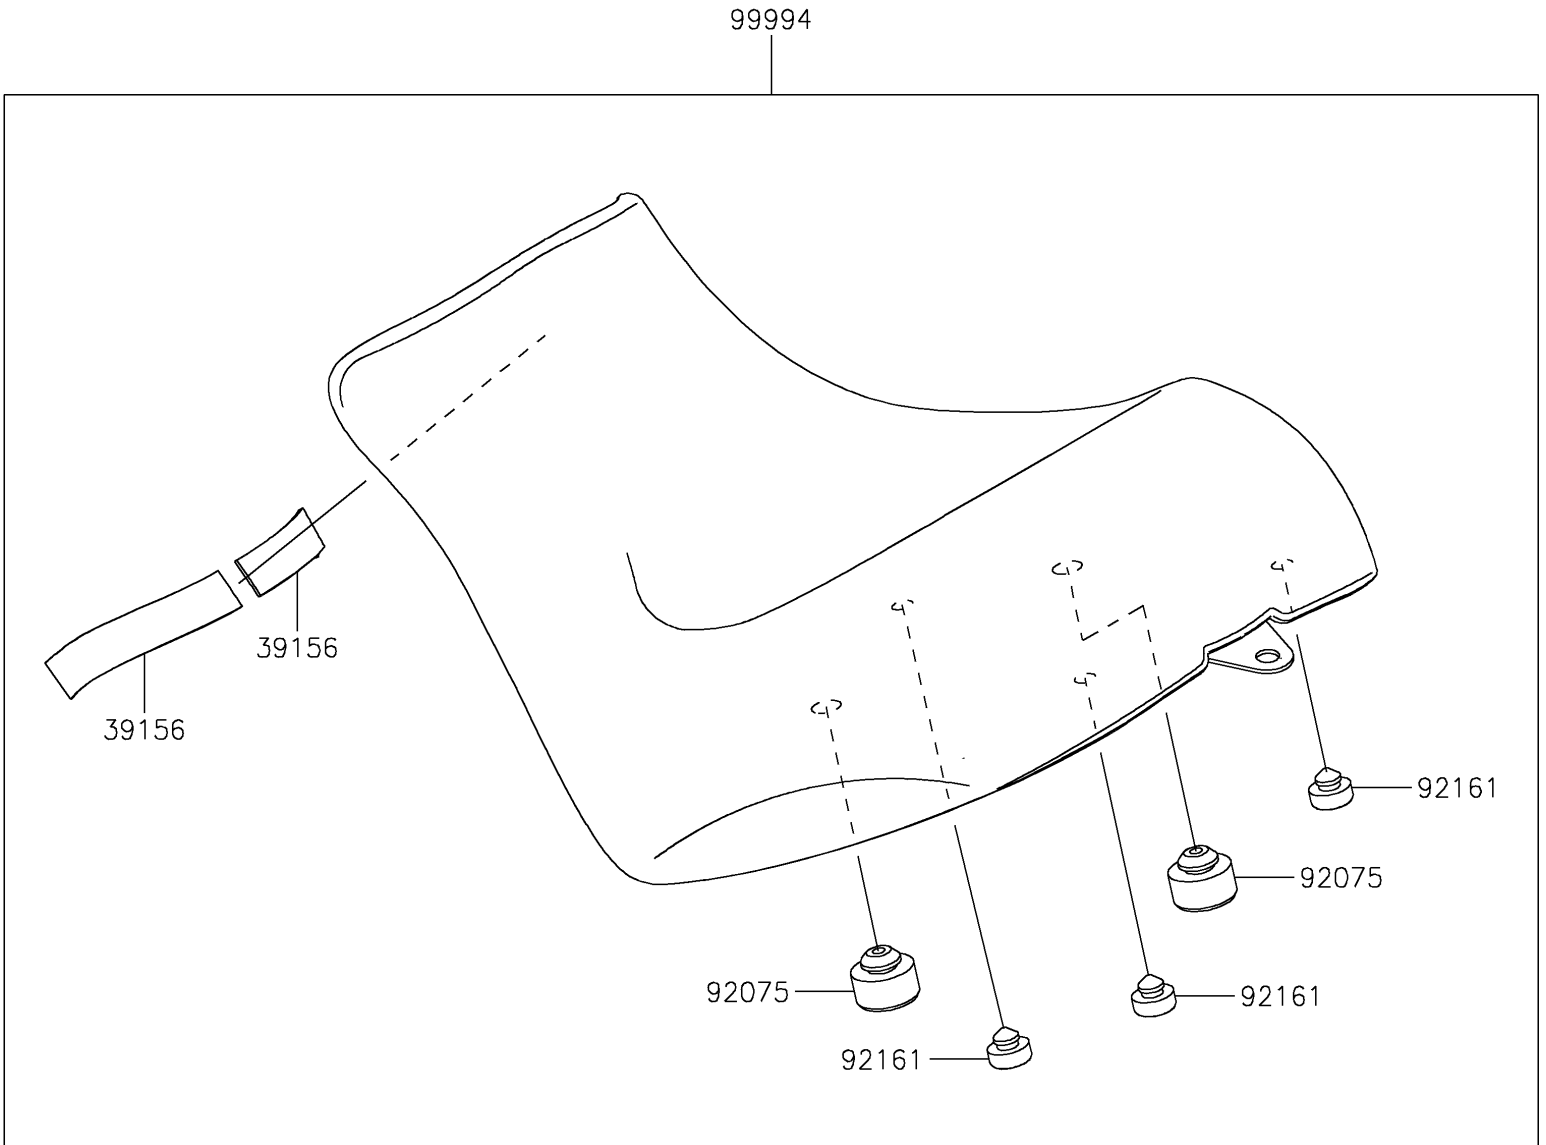

2020 VULCAN® S ABS SE PARTS DIAGRAM

Accessory(Reduced Reach Seat)

F2910E

2020 VULCAN® S ABS SE PARTS LIST

Accessory(Reduced Reach Seat)

ITEM NAME	PART NUMBER	QUANTITY
PAD,20X100X2 (Ref # 39156)	39156-1934	2
DAMPER (Ref # 92075)	92075-015	2
DAMPER,10X20X8 (Ref # 92161)	92161-0855	3
KIT-ACC,REDUCED REACH SEAT,FR (Ref # 99994)	99994-0876	1