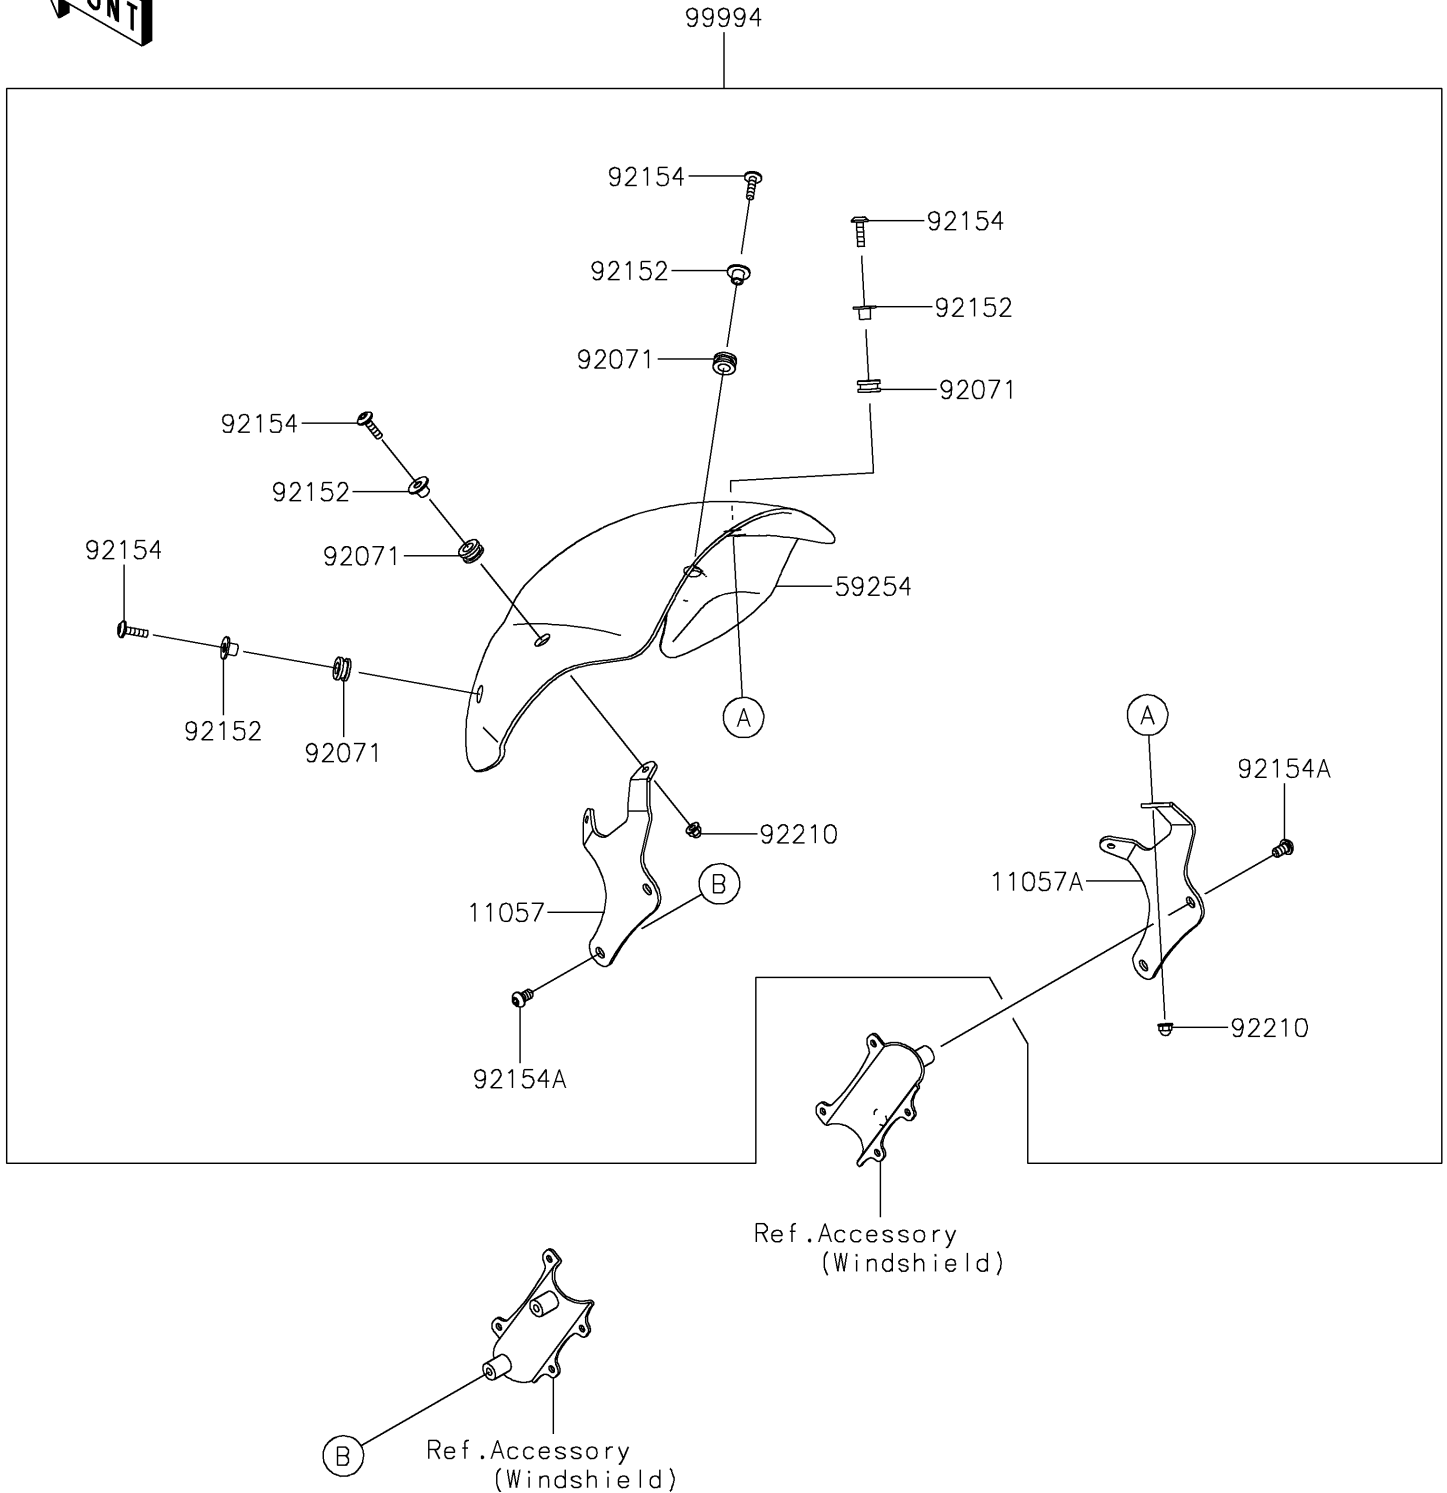

2020 VULCAN® S ABS SE PARTS DIAGRAM

Accessory(Cafe Deflector)

F2910M

2020 VULCAN® S ABS SE PARTS LIST

Accessory(Cafe Deflector)

ITEM NAME	PART NUMBER	QUANTITY
BRACKET,LH (Ref # 11057)	11057-0220	1
BRACKET,RH (Ref # 11057A)	11057-0221	1
DEFLECTOR (Ref # 59254)	59254-0005	1
GROMMET,10X20X10 (Ref # 92071)	92071-0759	4
COLLAR,6.8X10X11.1 (Ref # 92152)	92152-2251	4
BOLT,SOCKET,6X22 (Ref # 92154)	92154-0787	4
BOLT,SOCKET,8X14 (Ref # 92154A)	92154-1032	4
NUT,CAP,6MM (Ref # 92210)	92210-0322	4
KIT-ACC,CAFE DEFLECTOR W/O KQR (Ref # 99994)	99994-0826	1