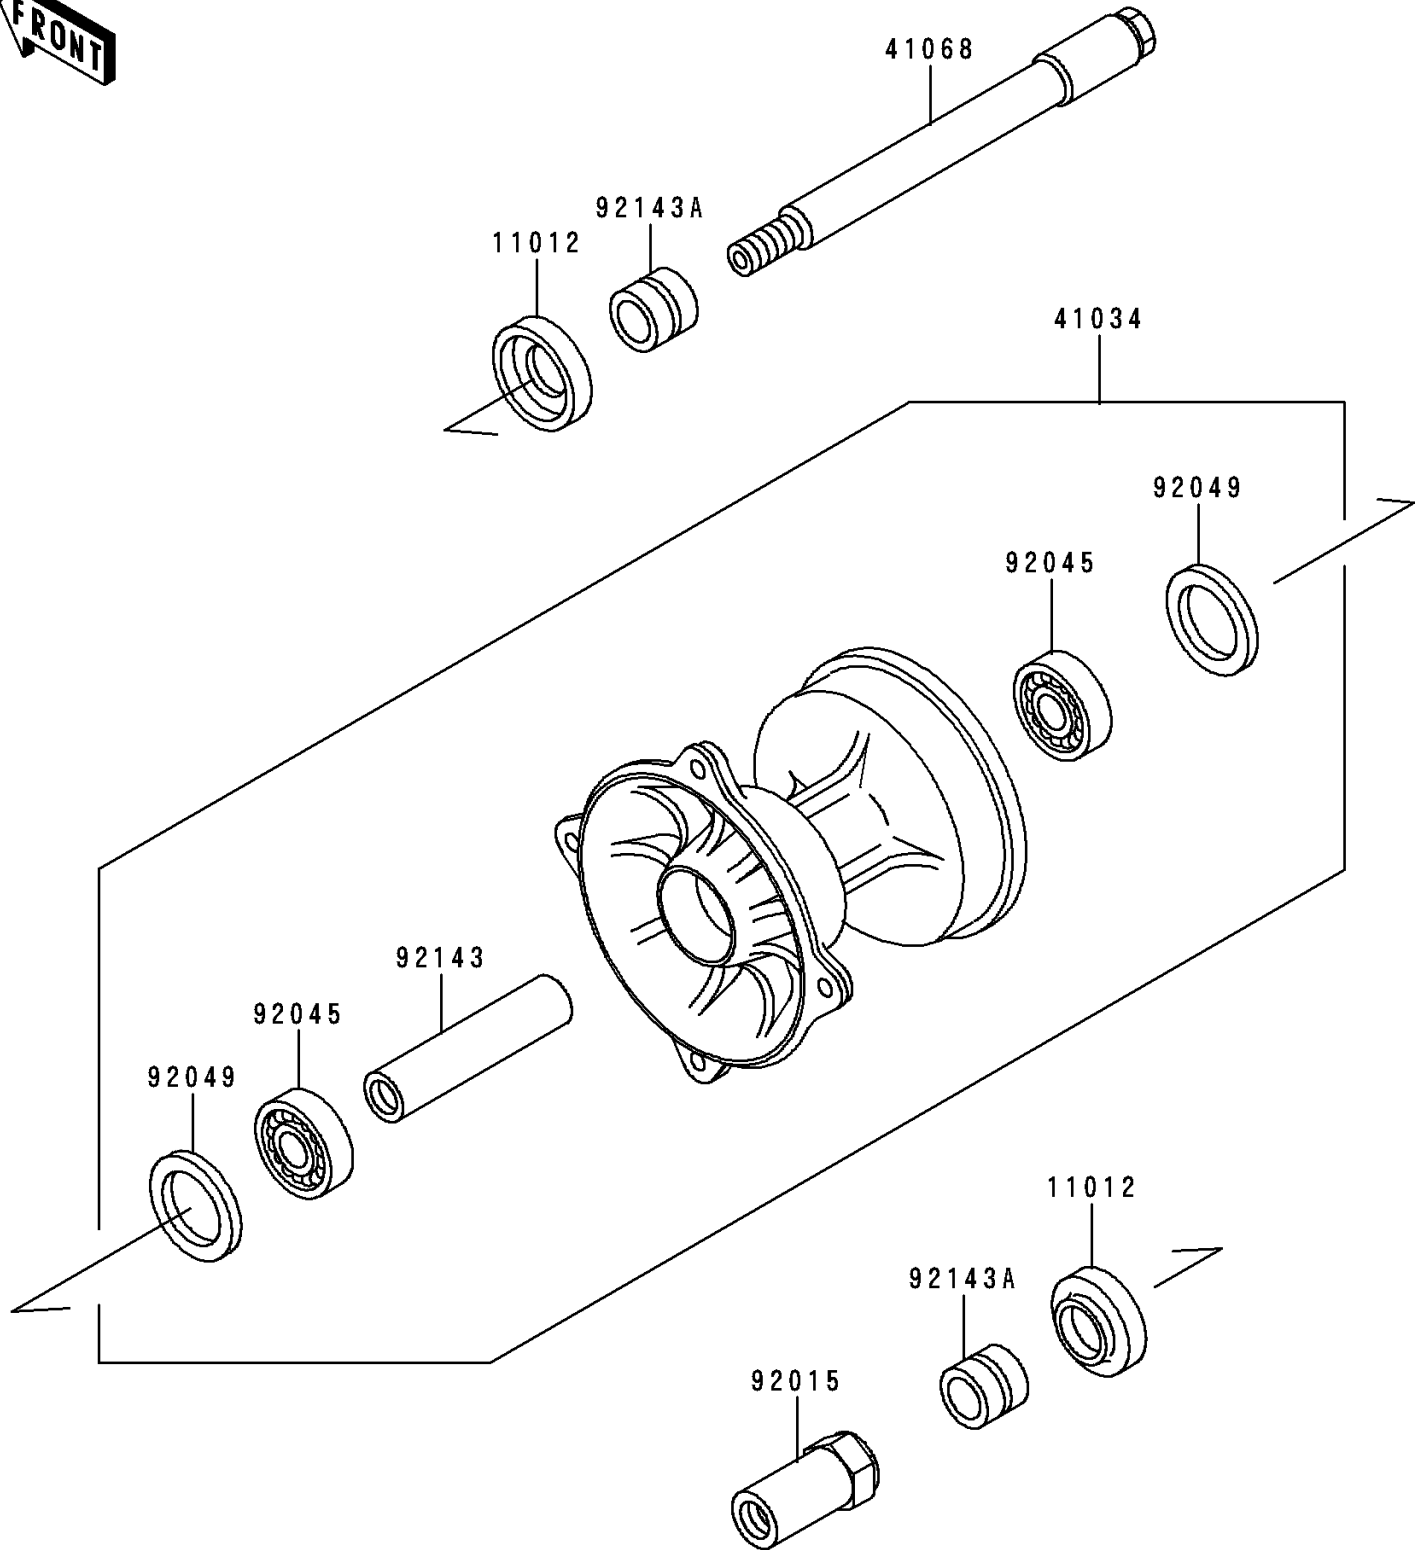

# 1995 KX250 PARTS DIAGRAM

Front Hub

F2230

# 1995 KX250 PARTS LIST

## Front Hub

ITEM NAME	PART NUMBER	QUANTITY
CAP,AXLE (Ref # 11012)	11012-1581	2
DRUM-ASSY,FRONT BRAKE (Ref # 41034)	41034-1226	1
AXLE,FR (Ref # 41068)	41068-1342	1
NUT,AXLE,18MM (Ref # 92015)	92015-1884	1
BEARING-BALL,69042RS (Ref # 92045)	92045-1284	2
SEAL-OIL,BJNC-2 25X37X5 (Ref # 92049)	92049-1403	2
COLLAR,FR BRAKE DRUM,L=72 (Ref # 92143)	92143-1580	1
COLLAR,FR AXLE,L=20 (Ref # 92143A)	92143-1581	2