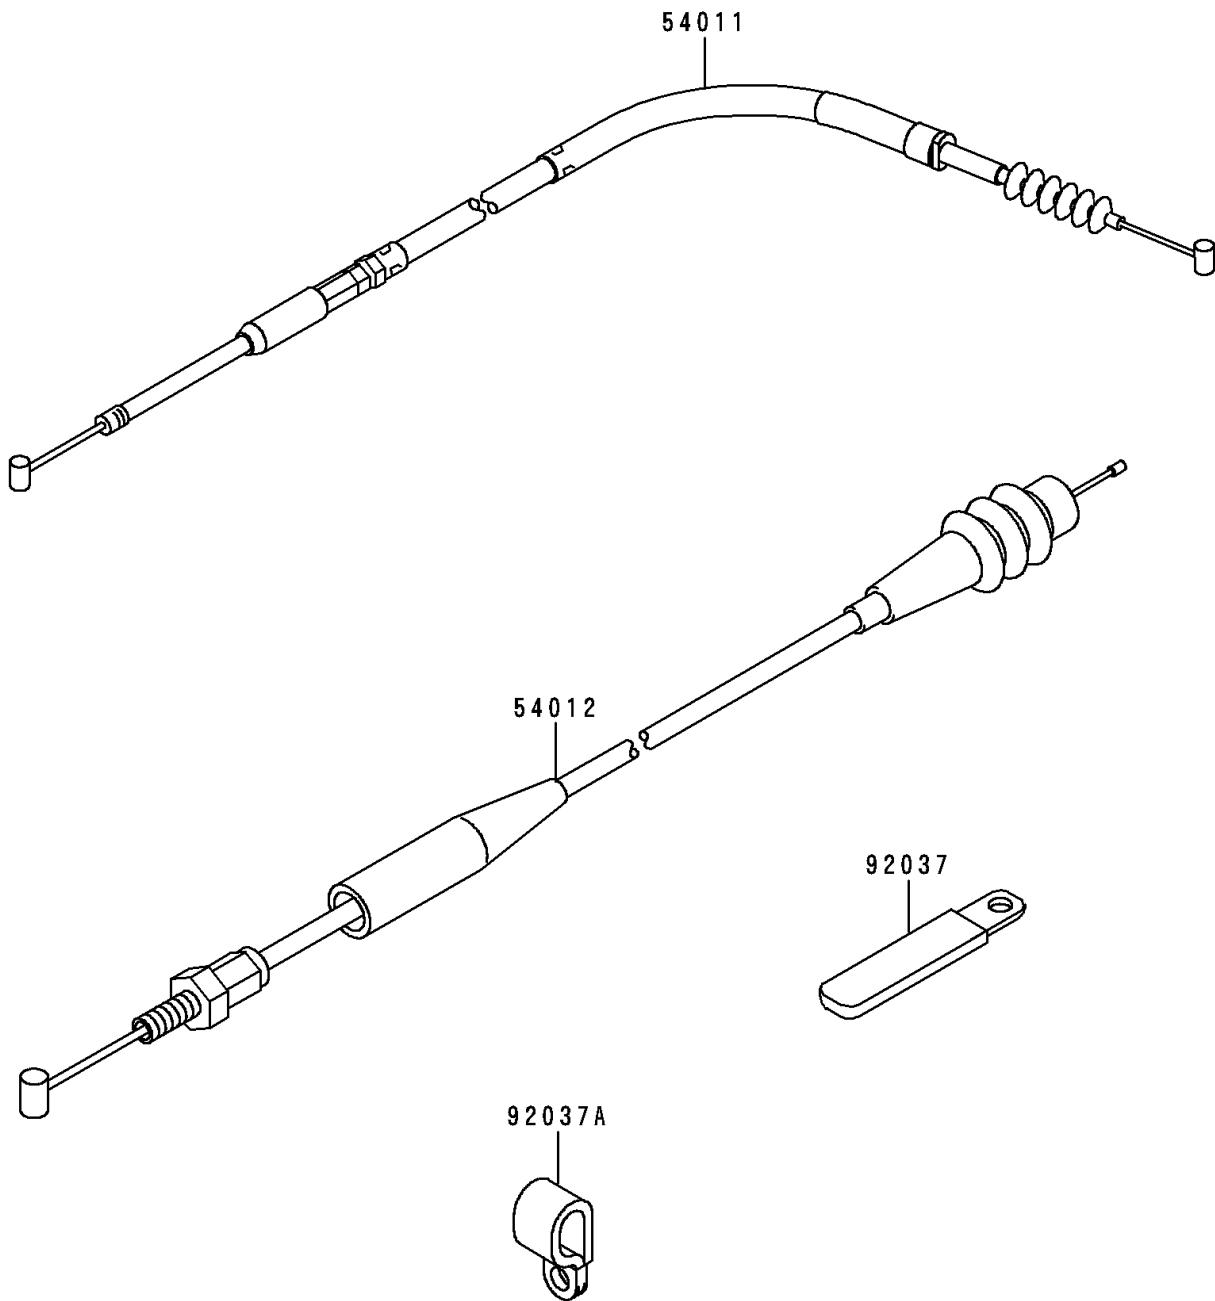

# 1995 KX250 PARTS DIAGRAM

Cables

F 2 5 4 0

# 1995 KX250 PARTS LIST

## Cables

ITEM NAME	PART NUMBER	QUANTITY
CABLE-CLUTCH (Ref # 54011)	54011-1327	1
CABLE-THROTTLE (Ref # 54012)	54012-1432	1
CLAMP,WIRING HARNESS (Ref # 92037)	92037-1539	1
CLAMP (Ref # 92037A)	92037-1608	1