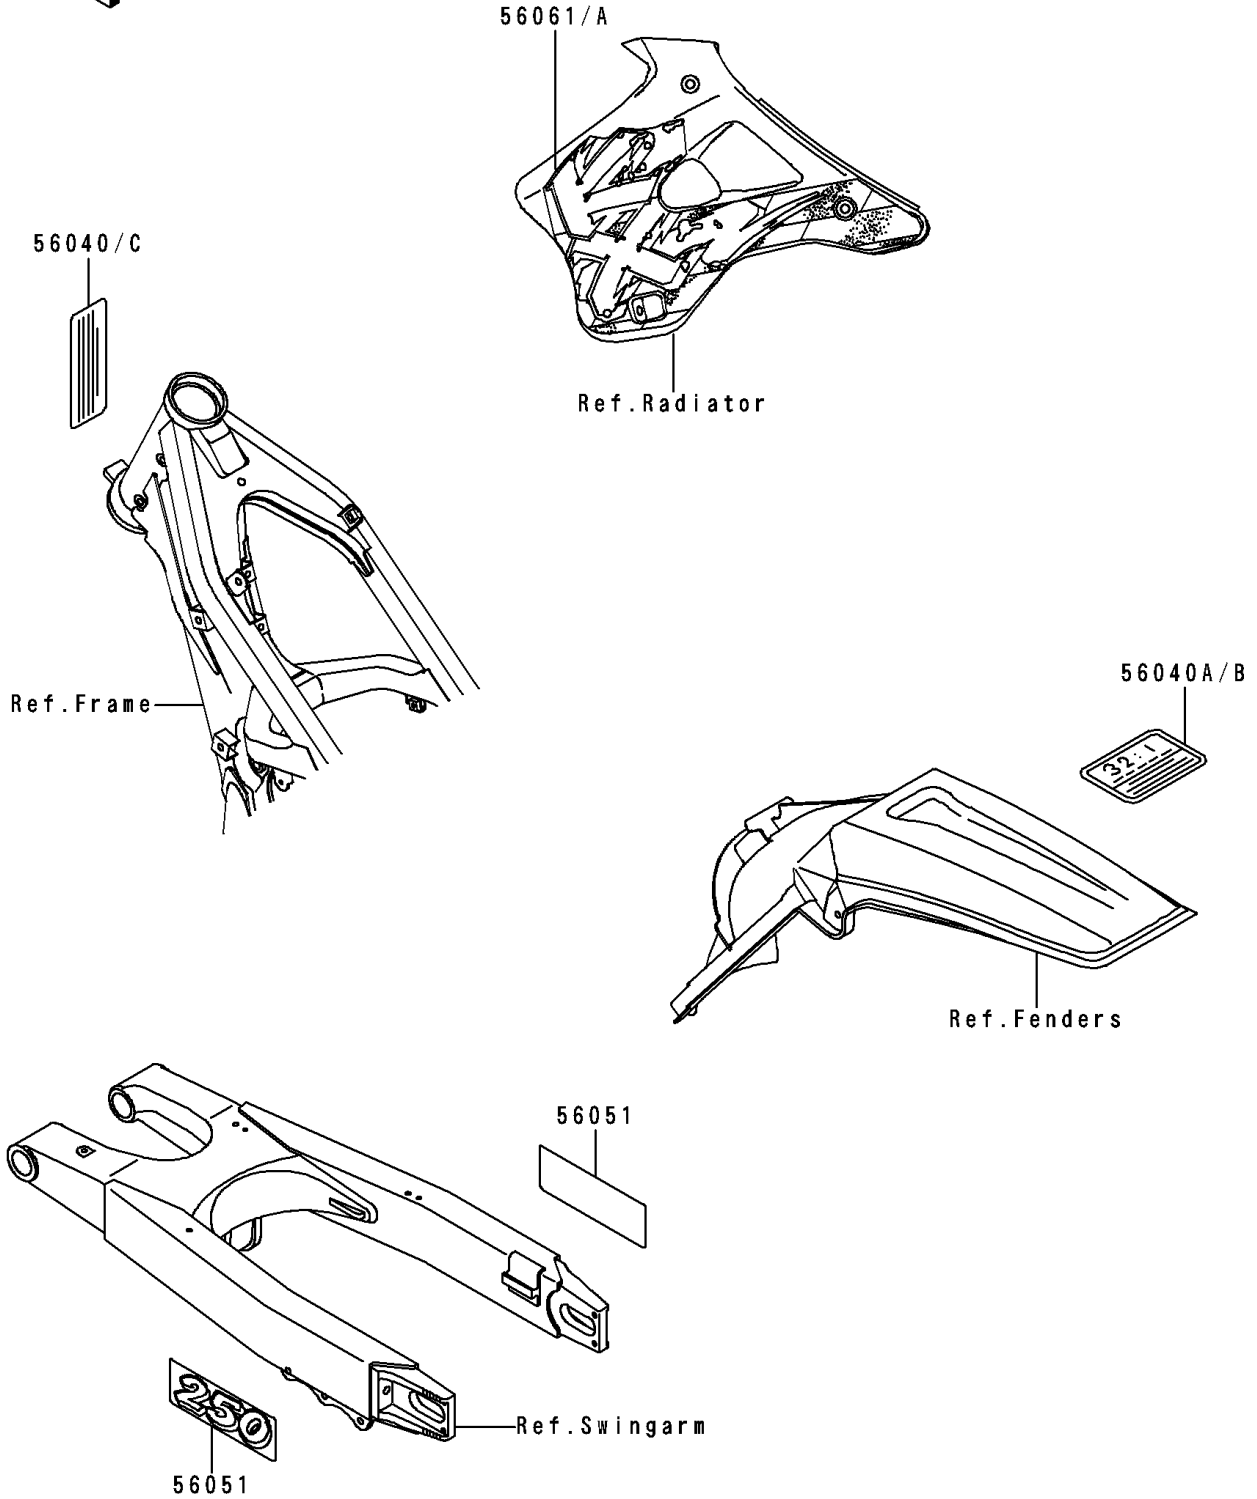

1995 KX250 PARTS DIAGRAM

Labels

F 2860

1995 KX250 PARTS LIST

Labels

ITEM NAME	PART NUMBER	QUANTITY
LABEL-WARNING,NOISE (Ref # 56040)	56040-1101	1
LABEL-WARNING,GASOLINE/OIL (Ref # 56040A)	56040-1129	1
LABEL-WARNING,GASOLINE/OIL (Ref # 56040B)	56040-1306	1
LABEL-WARNING,WARRANTY (Ref # 56040C)	56040-1335	1
MARK,SWING ARM,250 (Ref # 56051)	56051-1177	2
PATTERN,SHROUD,LH (Ref # 56061)	56061-1098	1
PATTERN,SHROUD,RH (Ref # 56061A)	56061-1099	1