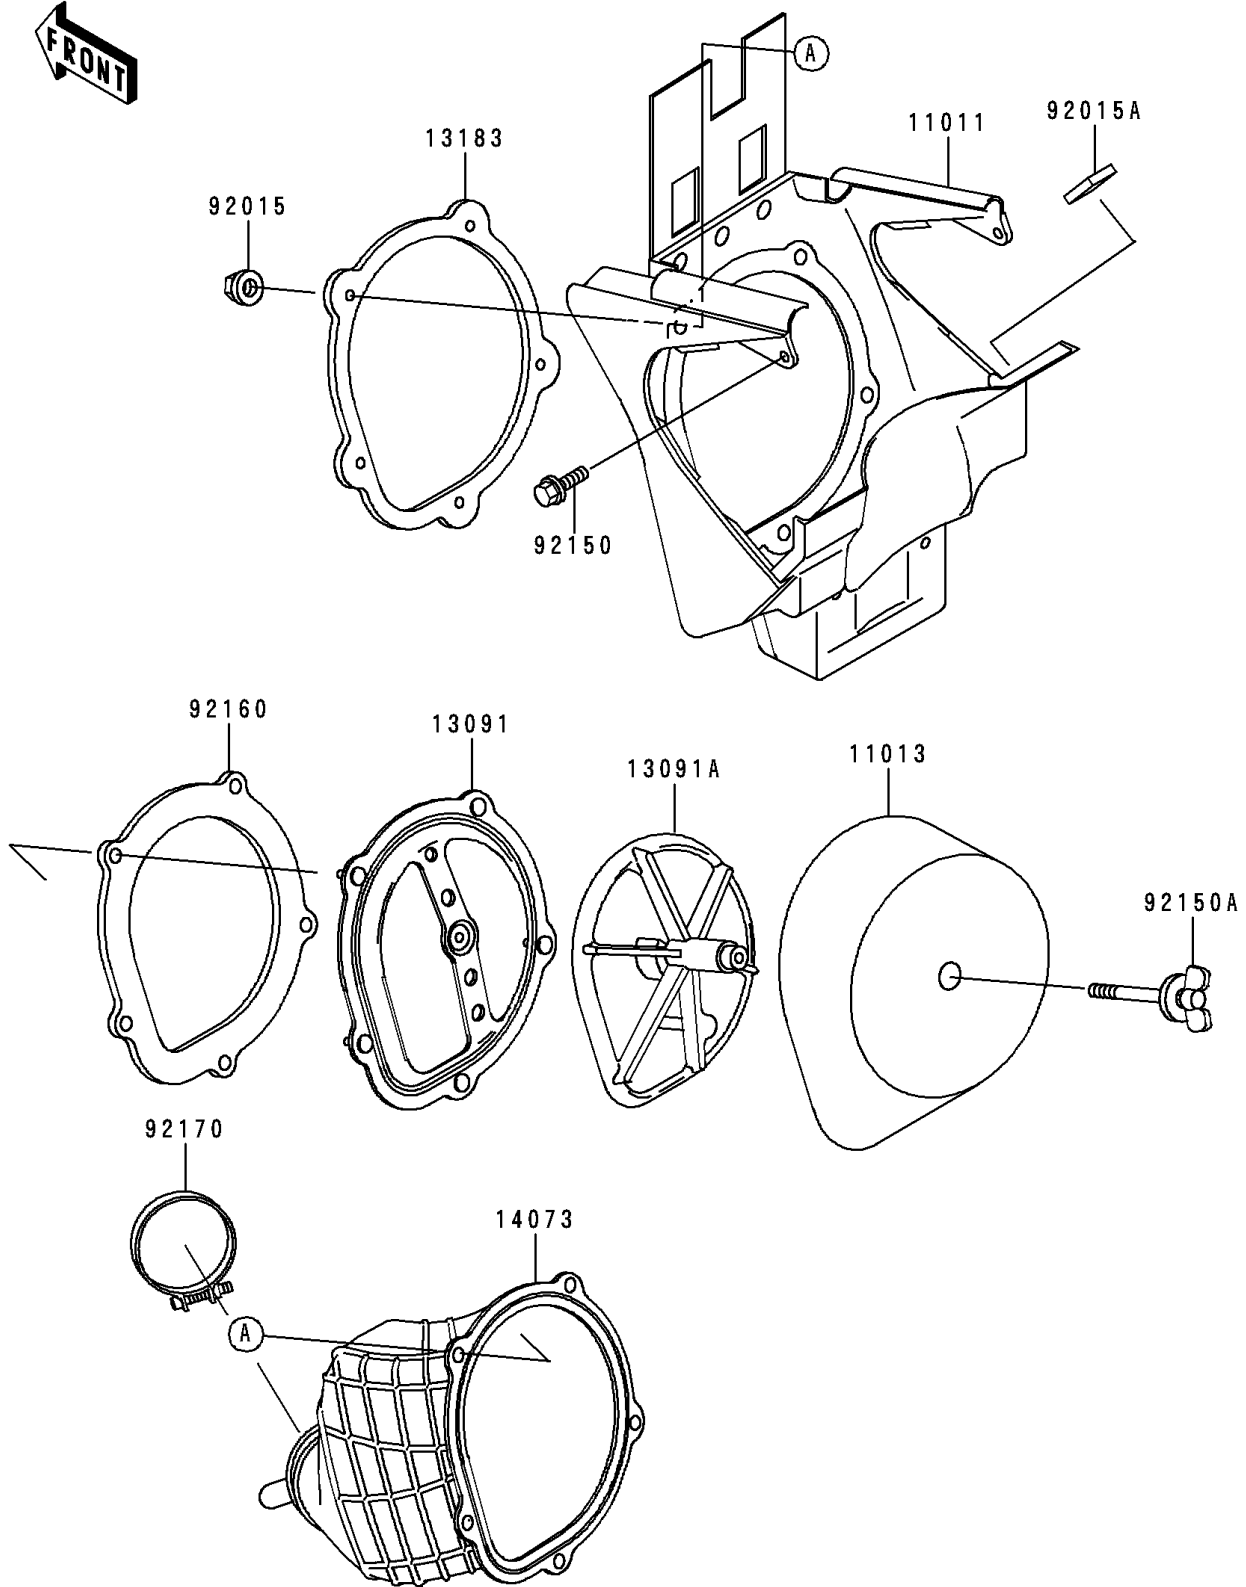

1996 KX250 PARTS DIAGRAM

Air Cleaner

E1130

1996 KX250 PARTS LIST

Air Cleaner

ITEM NAME	PART NUMBER	QUANTITY
CASE-AIR FILTER,S.GRAY (Ref # 11011)	11011-1472-RG	1
ELEMENT-AIR FILTER (Ref # 11013)	11013-1203	1
HOLDER (Ref # 13091)	13091-1664	1
HOLDER,ELEMENT (Ref # 13091A)	13091-1708	1
PLATE,DUCT FITTING (Ref # 13183)	13183-1530	1
DUCT (Ref # 14073)	14073-1649	1
NUT,FLANGED,5MM (Ref # 92015)	92015-1259	5
NUT (Ref # 92015A)	92015-1918	2
BOLT,FLANGED,6X16 (Ref # 92150)	92150-1506	2
BOLT,WING (Ref # 92150A)	92150-1565	1
DAMPER,DUCT SEAL (Ref # 92160)	92160-1196	1
CLAMP,AIR FILTER (Ref # 92170)	92170-1464	1