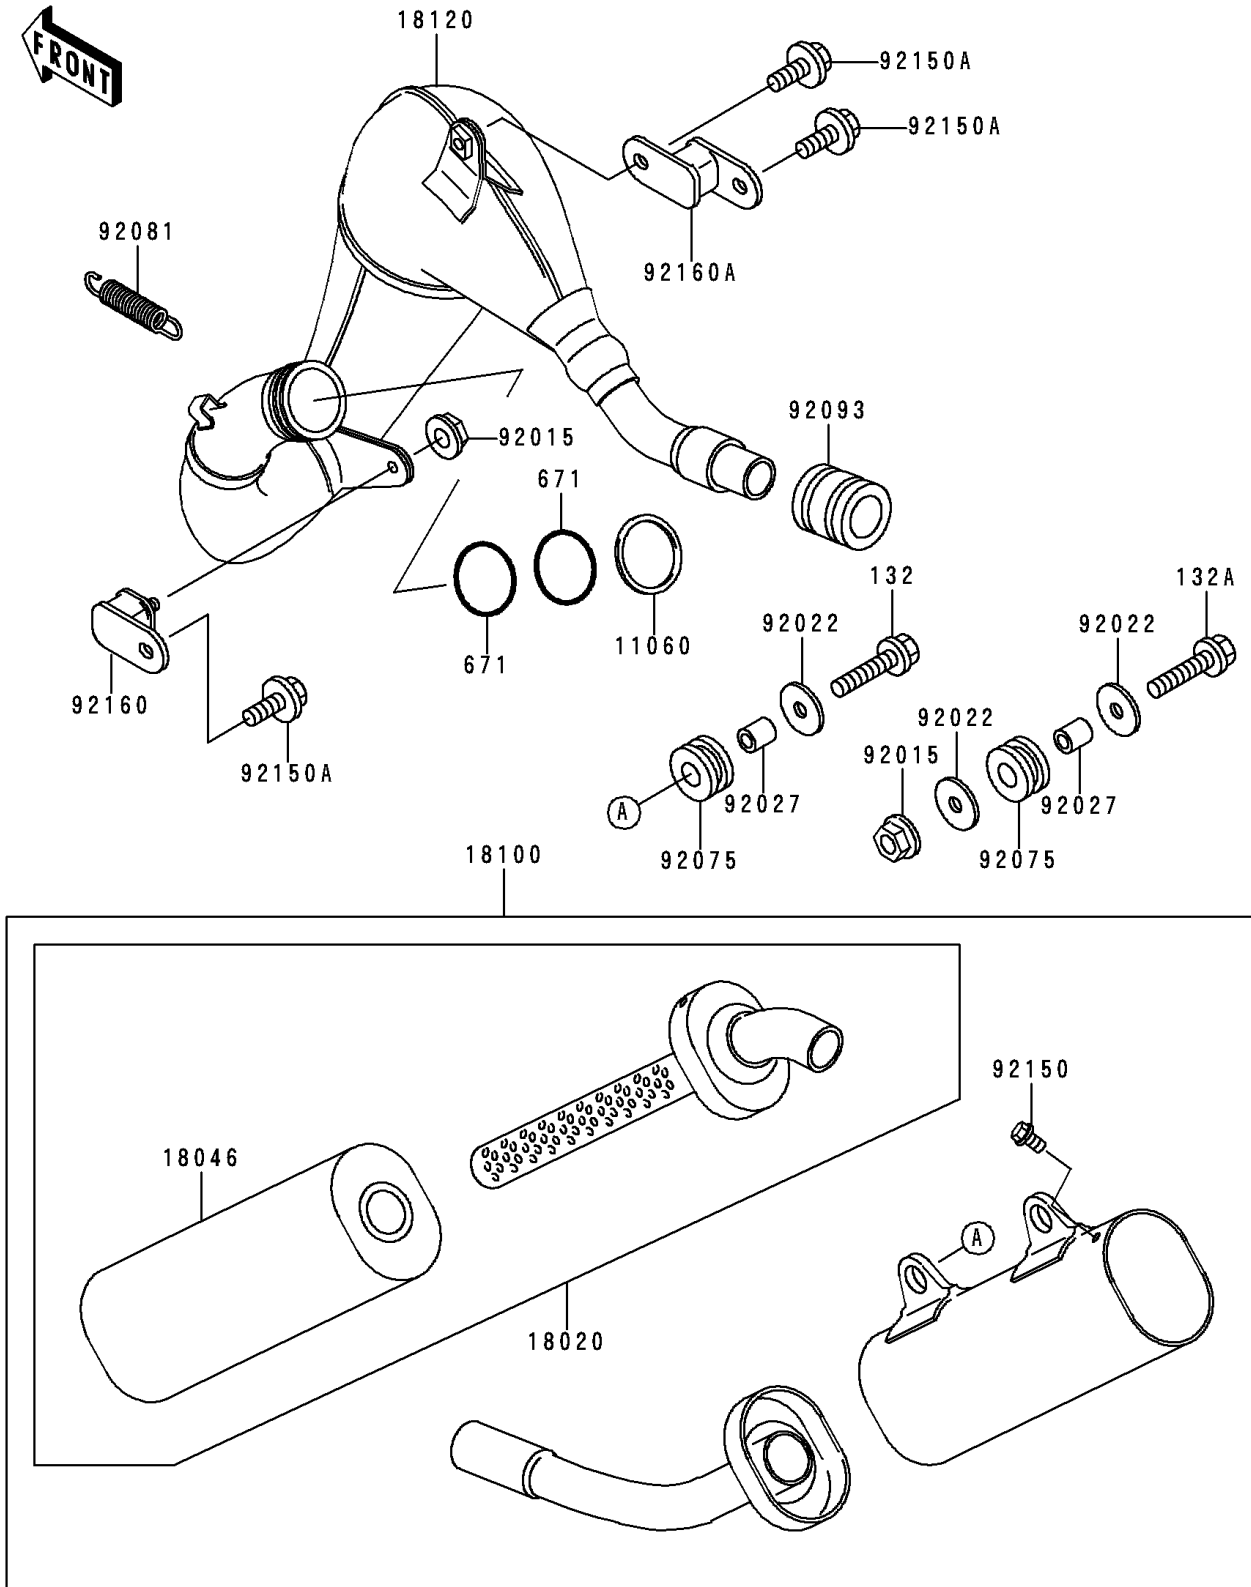

1996 KX250 PARTS DIAGRAM

Muffler(s)

E1140

1996 KX250 PARTS LIST

Muffler(s)

ITEM NAME	PART NUMBER	QUANTITY
BOLT-FLANGED-SMALL (Ref # 132)	132G0625	1
BOLT-FLANGED-SMALL (Ref # 132A)	132G0635	1
O RING,50MM (Ref # 671)	671E2550	2
GASKET,EXHAUST PIPE (Ref # 11060)	11060-1689	1
BAFFLE (Ref # 18020)	18020-1193	1
WOOL,BAFFLE PIPE (Ref # 18046)	18046-1168	1
BODY-ASSY-MUFFLER (Ref # 18100)	18100-1068	1
CHAMBER-EXHAUST (Ref # 18120)	18120-1067	1
NUT,FLANGED,6MM (Ref # 92015)	92015-1078	2
WASHER,6.5X22X1.6 (Ref # 92022)	92022-237	3
COLLAR,6.8X10X11.5 (Ref # 92027)	92027-1210	2
DAMPER,MUFFLER FITTING (Ref # 92075)	92075-1857	2
SPRING (Ref # 92081)	92081-1526	2
SEAL,MUFFLER CONNECTING (Ref # 92093)	92093-1328	1
BOLT,5X8 (Ref # 92150)	92150-1406	4
BOLT,6X12 (Ref # 92150A)	92150-1435	3
DAMPER,MUFFLER,FR (Ref # 92160)	92160-1176	1
DAMPER,MUFFLER,RR (Ref # 92160A)	92160-1201	1