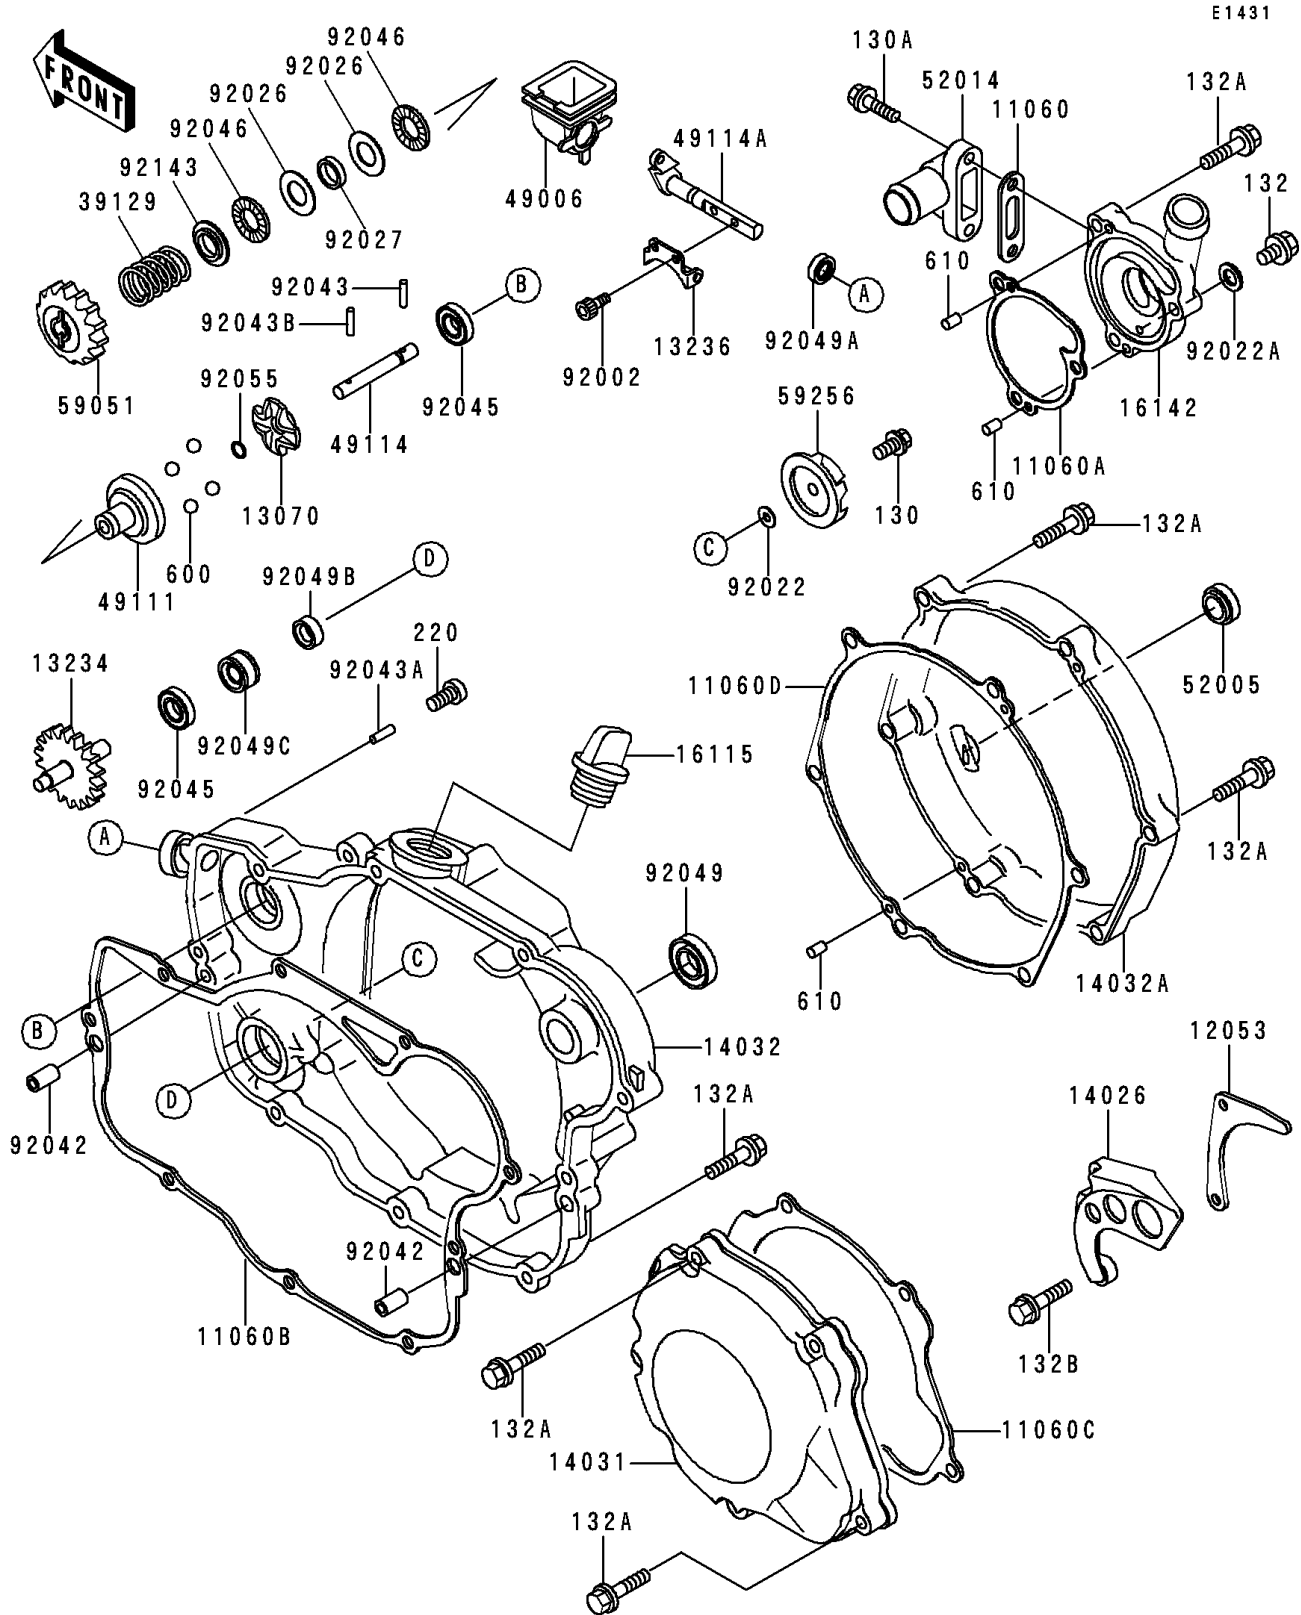

1996 KX250 PARTS DIAGRAM

Engine Cover(s)

1996 KX250 PARTS LIST

Engine Cover(s)

ITEM NAME	PART NUMBER	QUANTITY
GASKET (Ref # 11060)	11060-1183	1
GASKET,PUMP COVER (Ref # 11060A)	11060-1184	1
GASKET,CLUTCH COVER,IN (Ref # 11060B)	11060-1185	1
GASKET,GENERATOR COVER (Ref # 11060C)	11060-1352	1
GASKET,CLUTCH COVER,OUT (Ref # 11060D)	11060-1494	1
GUIDE-CHAIN (Ref # 12053)	12053-1233	1
GUIDE (Ref # 13070)	13070-1206	1
SHAFT-COMP (Ref # 13234)	13234-1096	1
LEVER-COMP,GOVERNOR (Ref # 13236)	13236-1266	1
COVER-CHAIN (Ref # 14026)	14026-1174	1
COVER-GENERATOR (Ref # 14031)	14031-1283	1
COVER-CLUTCH,IN (Ref # 14032)	14032-1327	1
COVER-CLUTCH,OUT (Ref # 14032A)	14032-1391	1
CAP-OIL FILLER (Ref # 16115)	16115-018	1
COVER-PUMP (Ref # 16142)	16142-1117	1
SPRING-GOVERNOR (Ref # 39129)	39129-1018	1
BOOT (Ref # 49006)	49006-1277	1
HOLDER-GOVERNOR WEIGHT (Ref # 49111)	49111-1056	1
SHAFT-GOVERNOR (Ref # 49114)	49114-1074	1
SHAFT-GOVERNOR (Ref # 49114A)	49114-1089	1
GAUGE,OIL LEVEL (Ref # 52005)	52005-1055	1
ELBOW (Ref # 52014)	52014-1082	1
GEAR-SPUR (Ref # 59051)	59051-1277	1
IMPELLER (Ref # 59256)	59256-1065	1
BOLT,SOCKET,4X8 (Ref # 92002)	92002-1403	2
WASHER,5.2X13X1 (Ref # 92022)	92022-1380	1
WASHER,6.2X11X1 (Ref # 92022A)	92022-304	1
SPACER,15X28X1 (Ref # 92026)	92026-1238	2
COLLAR,15.2X17X4 (Ref # 92027)	92027-1839	1