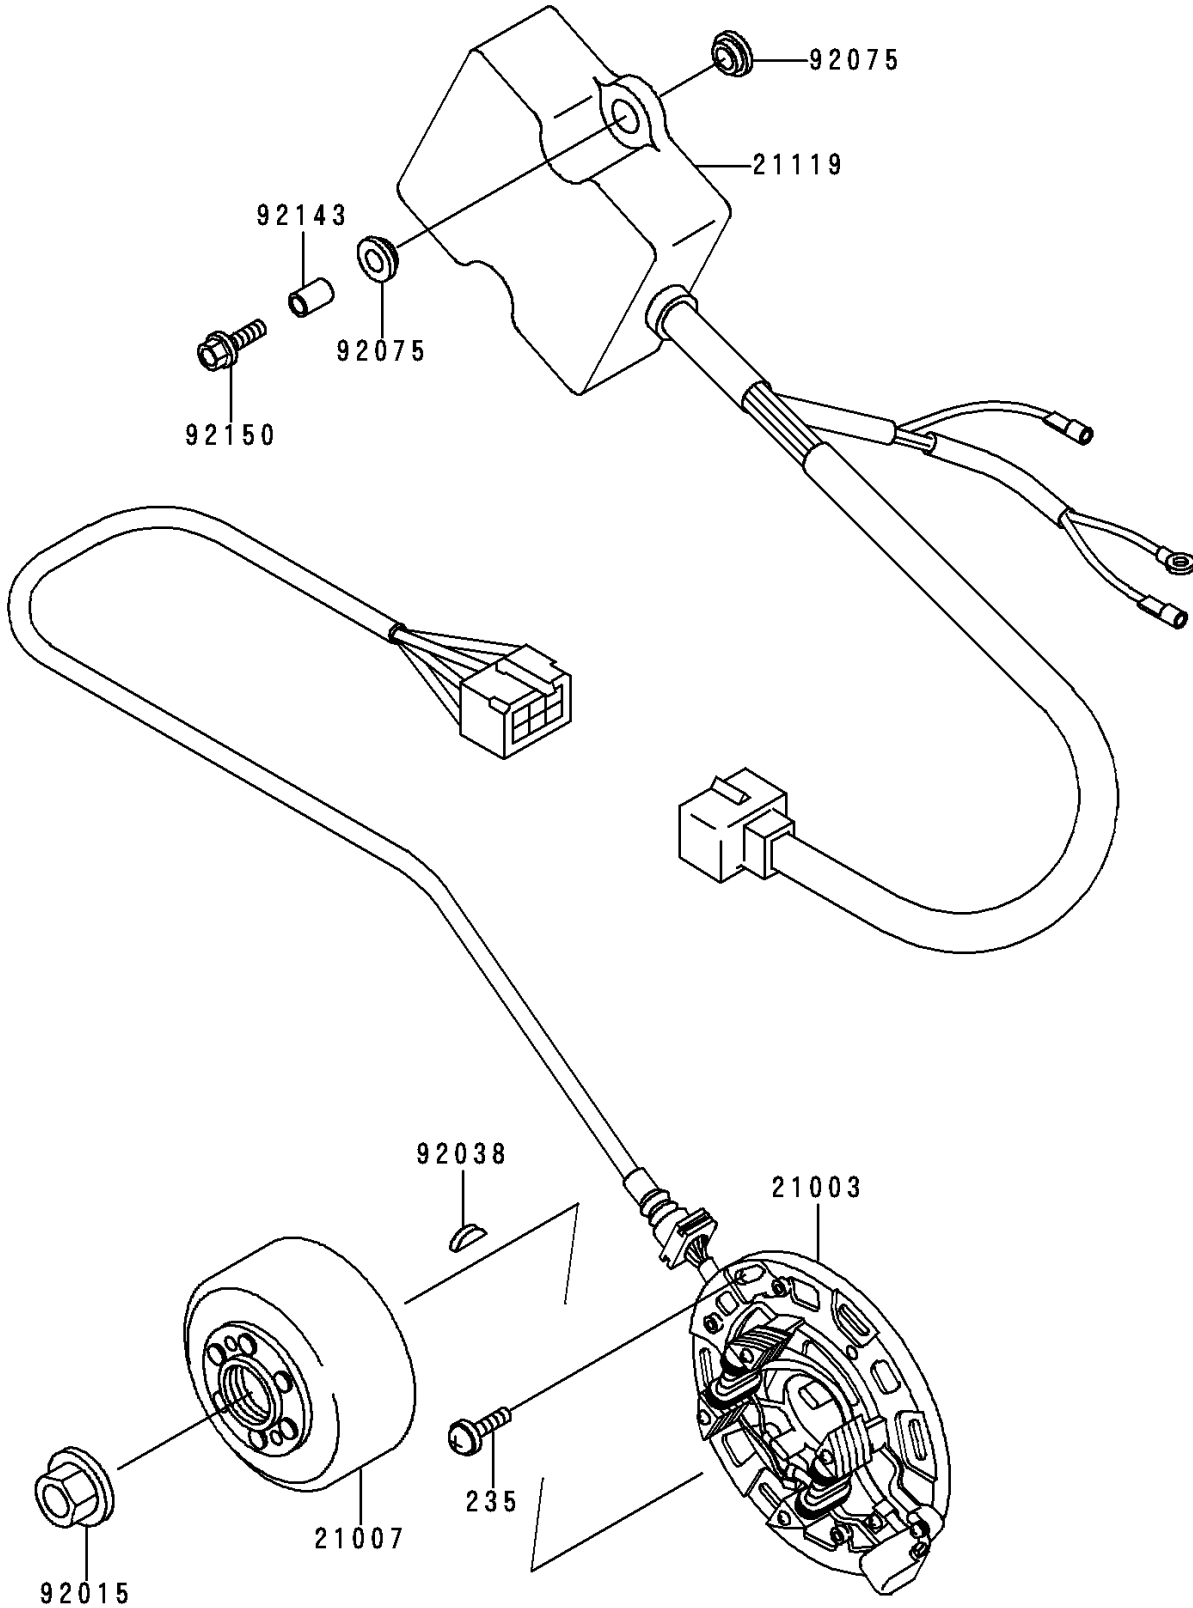

# 1996 KX250 PARTS DIAGRAM

Generator

E1810

# 1996 KX250 PARTS LIST

## Generator

ITEM NAME	PART NUMBER	QUANTITY
SCREW-PAN-WP-CROS (Ref # 235)	235B0616	3
STATOR (Ref # 21003)	21003-1293	1
ROTOR,MAGNETO (Ref # 21007)	21007-1234	1
IGNITER (Ref # 21119)	21119-1452	1
NUT,FLANGED,12MM (Ref # 92015)	92015-1156	1
KEY,WOODRUFF (Ref # 92038)	92038-001	1
DAMPER,8MM (Ref # 92075)	92075-1138	4
COLLAR,6X8.5X13 (Ref # 92143)	92143-3715	2
BOLT,FLANGED,6X25 (Ref # 92150)	92150-1507	2