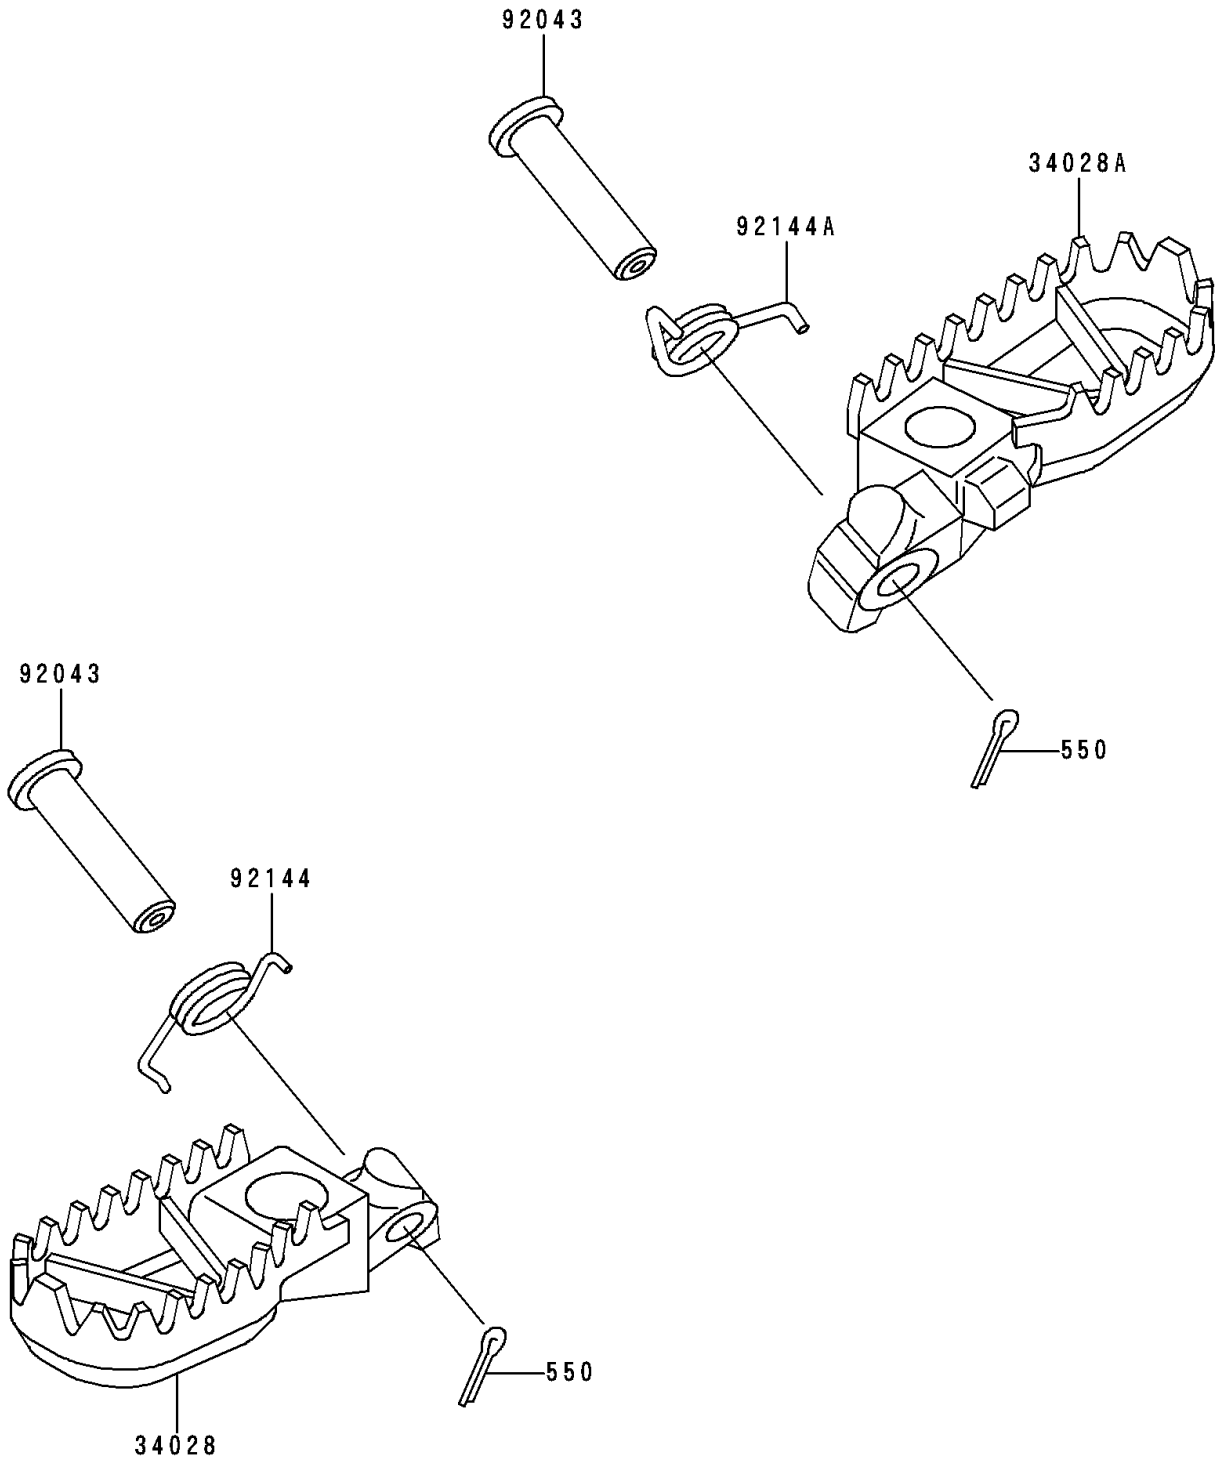

1996 KX250 PARTS DIAGRAM

Footrests

F2160

1996 KX250 PARTS LIST

Footrests

ITEM NAME	PART NUMBER	QUANTITY
PIN-COTTER,3.0X20 (Ref # 550)	550S3020	2
STEP,LH,SILVER NO.25 (Ref # 34028)	34028-1332-CE	1
STEP,RH,SILVER NO.25 (Ref # 34028A)	34028-1365-CE	1
PIN,10X45.5 (Ref # 92043)	92043-1372	2
SPRING,STEP,LH (Ref # 92144)	92144-1828	1
SPRING,STEP,RH (Ref # 92144A)	92144-1829	1