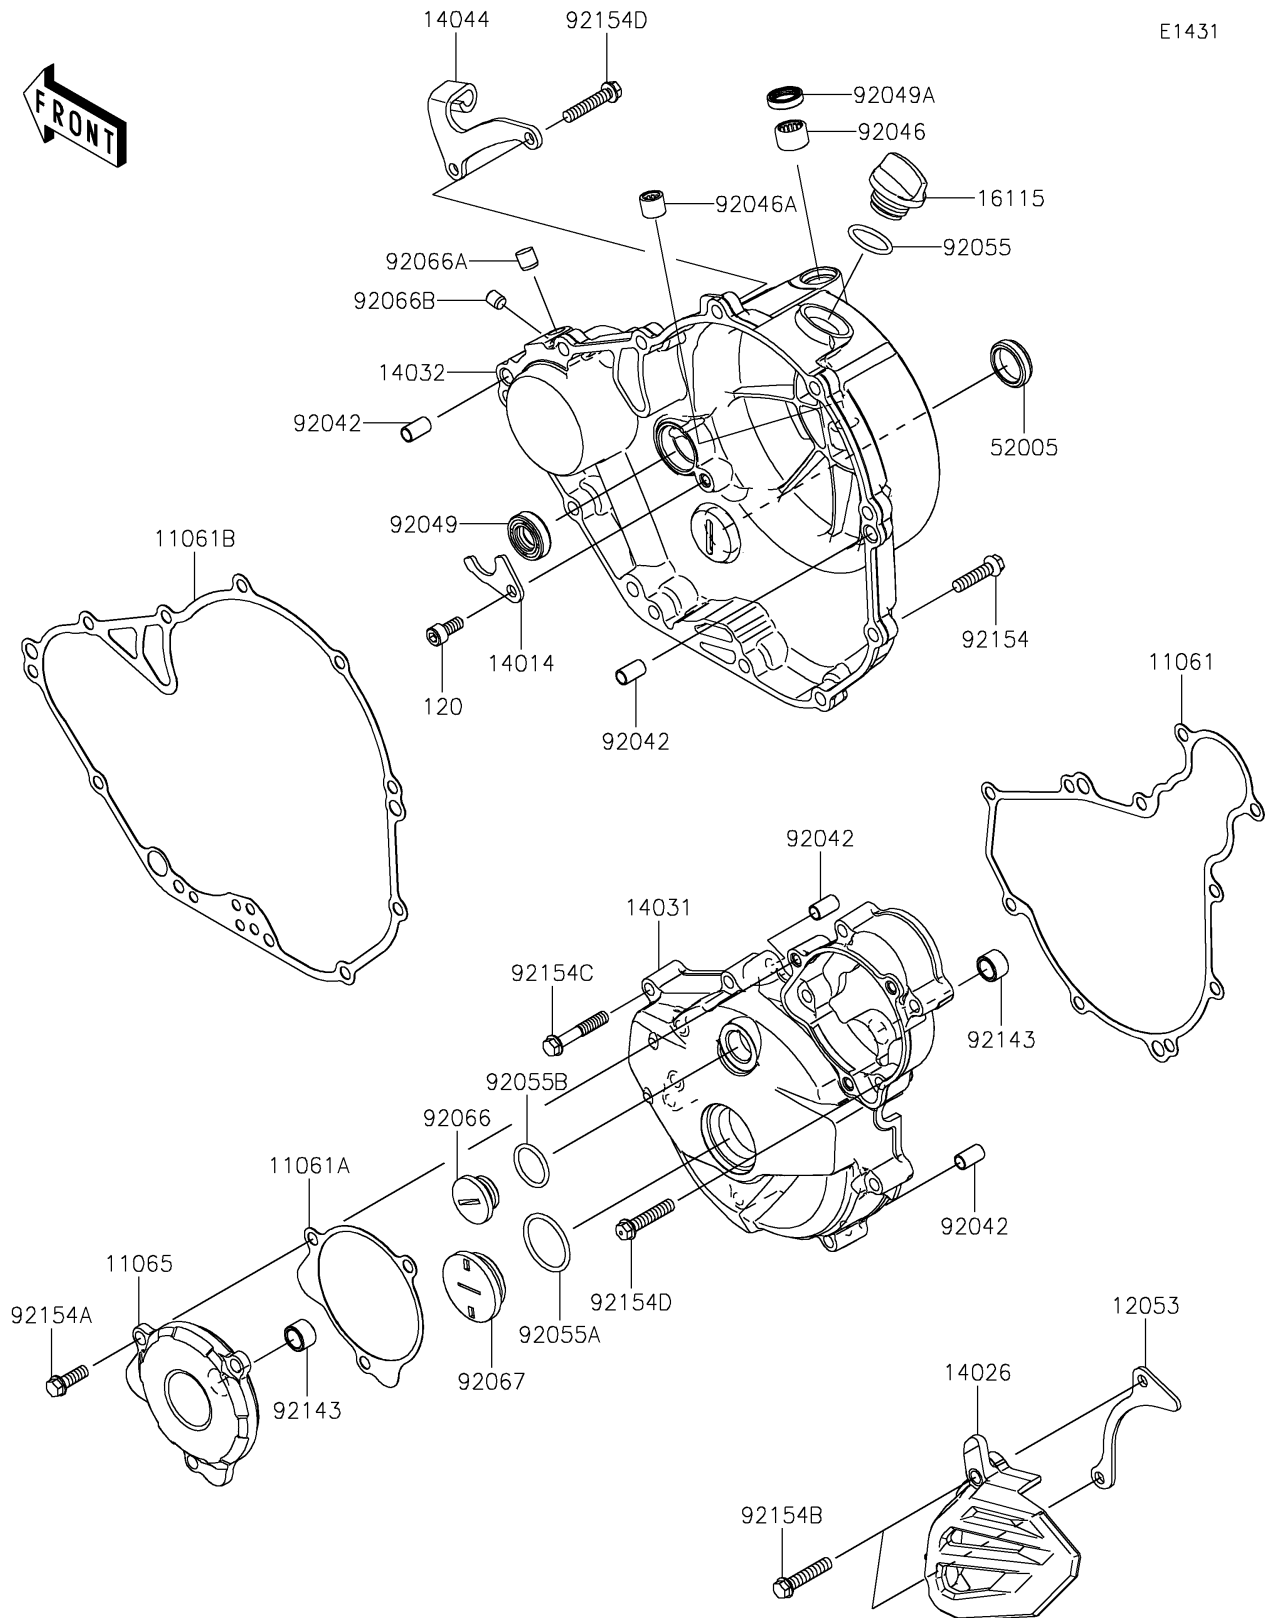

2020 KLX® 230 ABS PARTS DIAGRAM

Engine Cover(s)

E1431

2020 KLX® 230 ABS PARTS LIST

Engine Cover(s)

ITEM NAME	PART NUMBER	QUANTITY
GASKET,GENERATOR COVER (Ref # 11061)	11061-1299	1
GASKET,GENERATOR COVER CAP (Ref # 11061A)	11061-1300	1
GASKET,CLUTCH COVER (Ref # 11061B)	11061-1301	1
CAP,GENERATOR COVER (Ref # 11065)	11065-1300	1
BOLT-SOCKET,6X14 (Ref # 120)	120CA0614	1
GUIDE-CHAIN (Ref # 12053)	12053-0272	1
PLATE-POSITION (Ref # 14014)	14014-0567	1
COVER-CHAIN (Ref # 14026)	14026-0146	1
COVER-GENERATOR (Ref # 14031)	14031-0633	1
COVER-CLUTCH (Ref # 14032)	14032-0657	1
HOLDER-CABLE (Ref # 14044)	14044-0573	1
CAP-OIL FILLER (Ref # 16115)	16115-1053	1
GAUGE,OIL LEVEL (Ref # 52005)	52005-1009	1
PIN,DOWEL,6.3X8X14 (Ref # 92042)	92042-007	4
BEARING-NEEDLE,HK1210FM (Ref # 92046)	92046-0034	1
BEARING-NEEDLE (Ref # 92046A)	92046-0042	1
SEAL-OIL (Ref # 92049)	92049-1191	1
SEAL-OIL,AG0353-F0 (Ref # 92049A)	92049-1262	1
RING-O,19.8MM (Ref # 92055)	92055-0844	1
RING-O,27.7X2.4 (Ref # 92055A)	92055-091	1
RING-O,20X2 (Ref # 92055B)	92055-1146	1
PLUG,COVER (Ref # 92066)	92066-0011	1
PLUG (Ref # 92066A)	92066-0796	1
PLUG,OIL LINE,7.2X8 (Ref # 92066B)	92066-1012	1
PLUG,30X8 (Ref # 92067)	92067-024	1
COLLAR (Ref # 92143)	92143-1263	2
BOLT,FLANGED,6X25 (Ref # 92154)	92154-0520	9
BOLT,FLANGED,6X18 (Ref # 92154A)	92154-1775	3
BOLT,FLANGED,6X30 (Ref # 92154B)	92154-1830	2

2020 KLX® 230 ABS PARTS LIST

Engine Cover(s)

ITEM NAME	PART NUMBER	QUANTITY
BOLT,FLANGED,6X35 (Ref # 92154C)	92154-2100	8
BOLT,FLANGED,6X30 (Ref # 92154D)	92154-4061	4