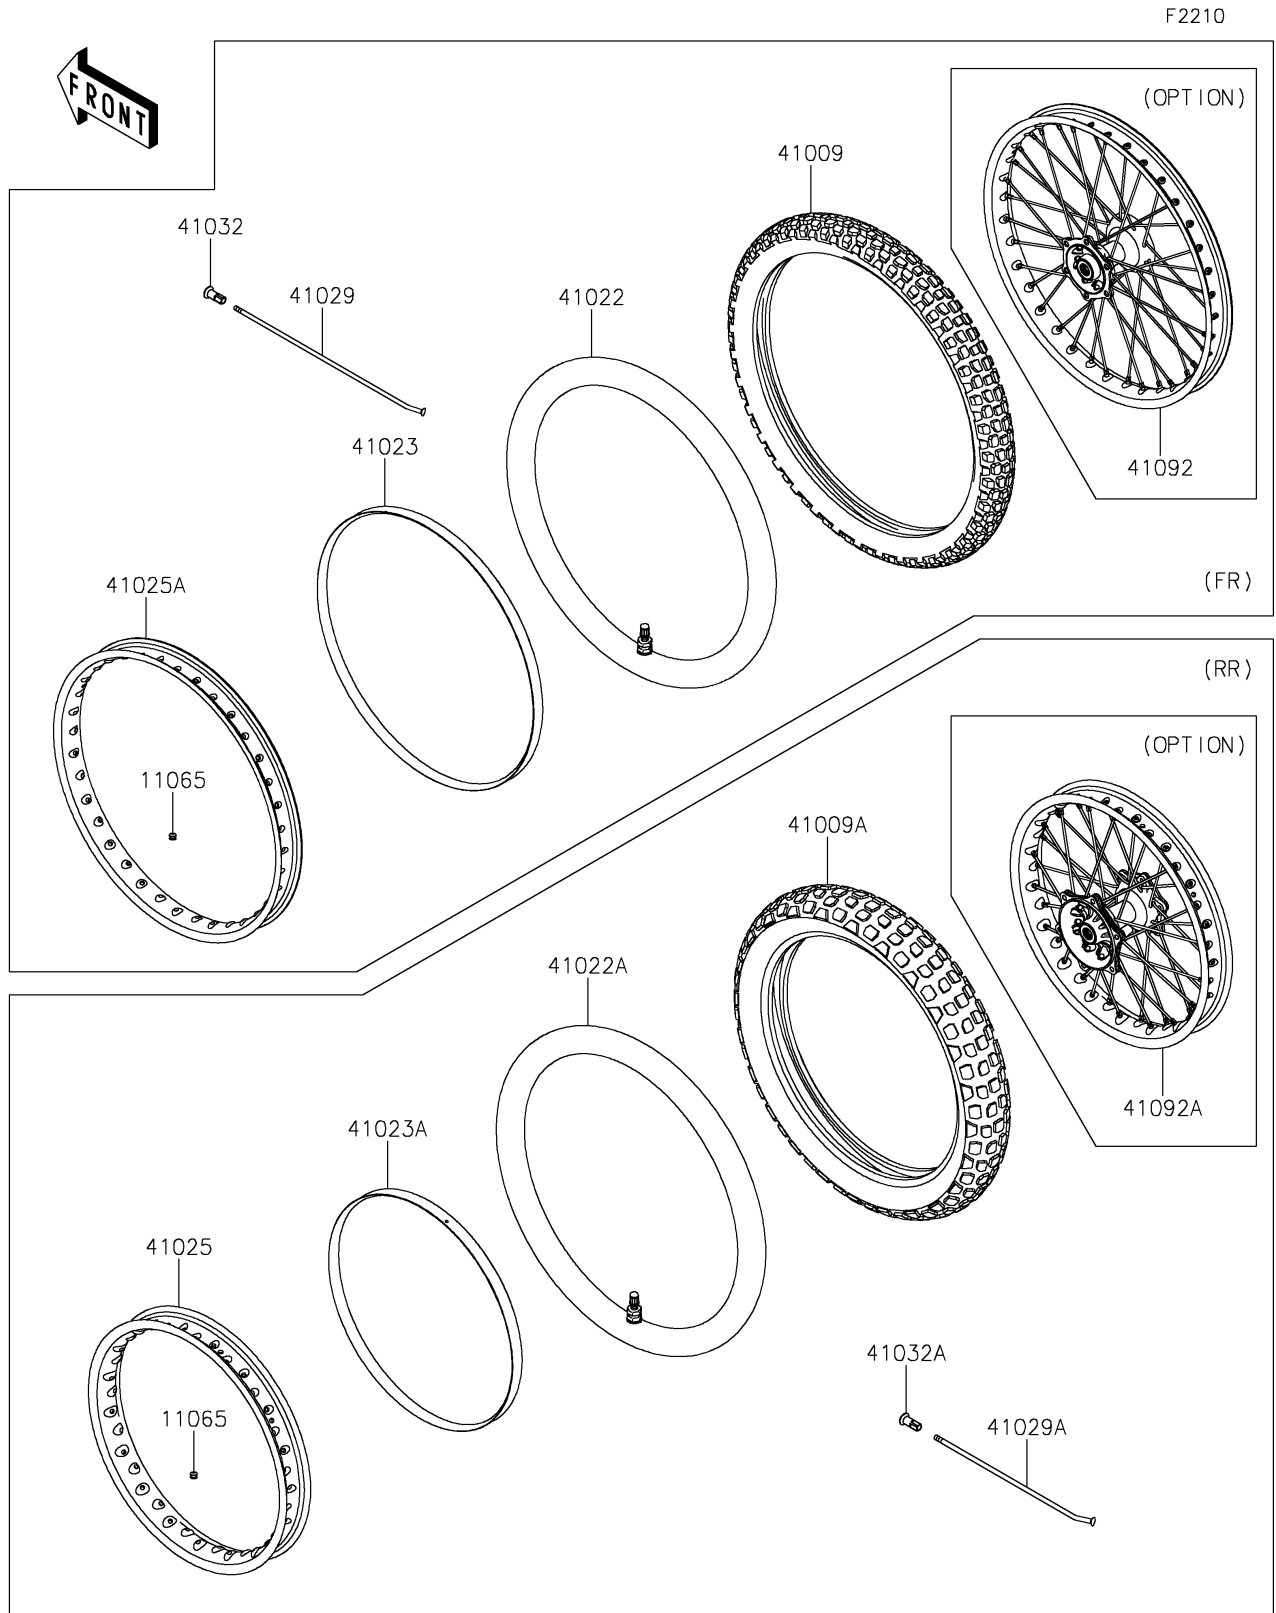

2020 KLX® 230 ABS PARTS DIAGRAM

Wheels/Tires

2020 KLX® 230 ABS PARTS LIST

Wheels/Tires

ITEM NAME	PART NUMBER	QUANTITY
CAP,BEAD STOPPER (Ref # 11065)	11065-0384	2
TIRE,FR,2.75-21 45P,GP-21F (Ref # 41009)	41009-0559	1
TIRE,RR,4.10-18 59P,GP-22R (Ref # 41009A)	41009-0560	1
TUBE-TIRE,FR (Ref # 41022)	41022-0112	1
TUBE-TIRE,RR (Ref # 41022A)	41022-0113	1
BAND-RIM,FR,2.75-21 (Ref # 41023)	41023-0028	1
BAND-RIM,RR,4.10-18 (Ref # 41023A)	41023-0029	1
RIM,RR,18X1.85,SILVER (Ref # 41025)	41025-0399-WA	1
RIM,FR,21X1.60,SILVER (Ref # 41025A)	41025-0400-WA	1
SPOKE-INNER,225.5MMX162D (Ref # 41029)	41029-0105	36
SPOKE-INNER,186.5MMX162D (Ref # 41029A)	41029-0106	36
NIPPLE-SPOKE (Ref # 41032)	41032-0010	36
NIPPLE-SPOKE (Ref # 41032A)	41032-0013	36
WHEEL-SUB ASSY,FR,SILVER (Ref # 41092)	41092-0041-WA	1
WHEEL-SUB ASSY,RR,SILVER (Ref # 41092A)	41092-0042-WA	1