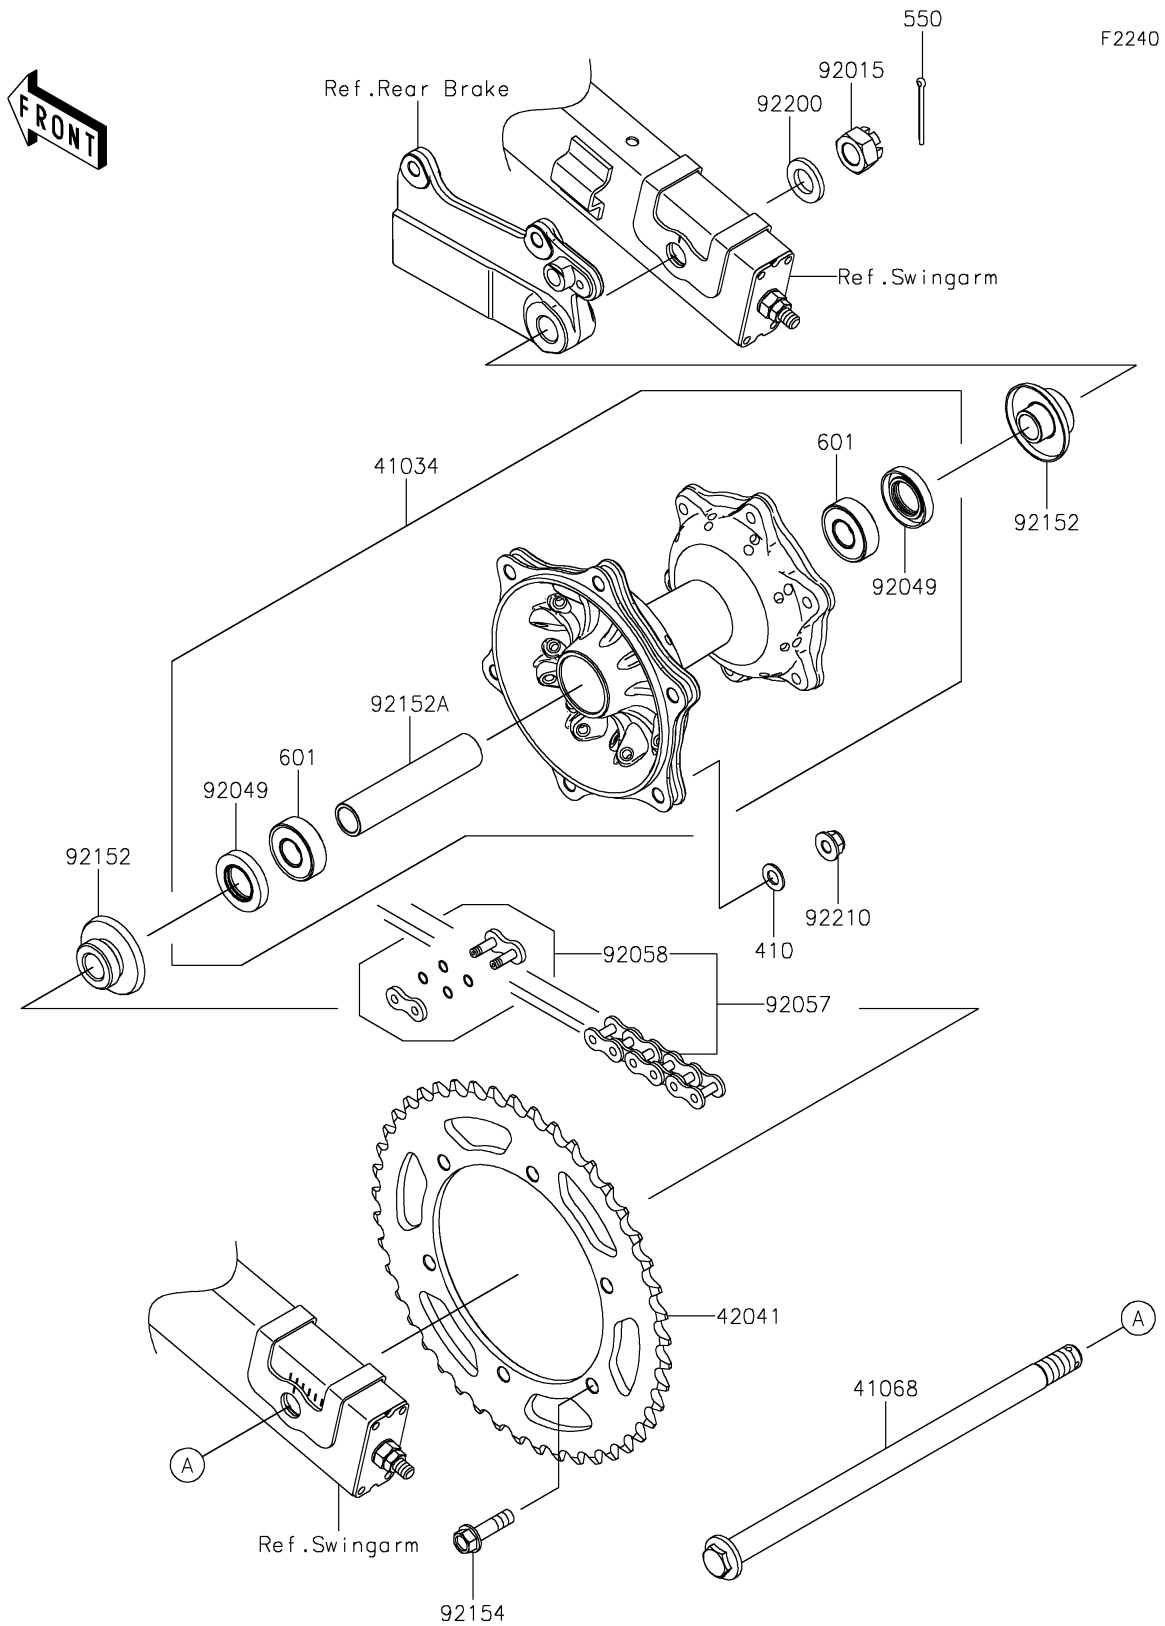

2020 KLX® 230 ABS PARTS DIAGRAM

Rear Hub

2020 KLX® 230 ABS PARTS LIST

Rear Hub

ITEM NAME	PART NUMBER	QUANTITY
WASHER-PLAIN-SMALL,8MM (Ref # 410)	410AA0800	6
DRUM-ASSY,RR (Ref # 41034)	41034-0601	1
AXLE,RR,15X275 (Ref # 41068)	41068-0648	1
SPROCKET-HUB,45T (Ref # 42041)	42041-0174	1
PIN-COTTER,3.0X35 (Ref # 550)	550AA3035	1
BEARING-BALL (Ref # 601)	601B6202UU	2
NUT,CASTLE,14MM (Ref # 92015)	92015-1765	1
SEAL-OIL (Ref # 92049)	92049-0114	2
CHAIN,DRIVE,520VF2X108L (Ref # 92057)	92057-0802	1
JOINT-CHAIN (Ref # 92058)	92058-0069	1
COLLAR (Ref # 92152)	92152-2544	2
COLLAR,15.2X20X96.2 (Ref # 92152A)	92152-2546	1
BOLT,FLANGED,8X30 (Ref # 92154)	92154-3918	6
WASHER,14.2X26X3.2 (Ref # 92200)	92200-1428	1
NUT,8MM (Ref # 92210)	92210-0570	6